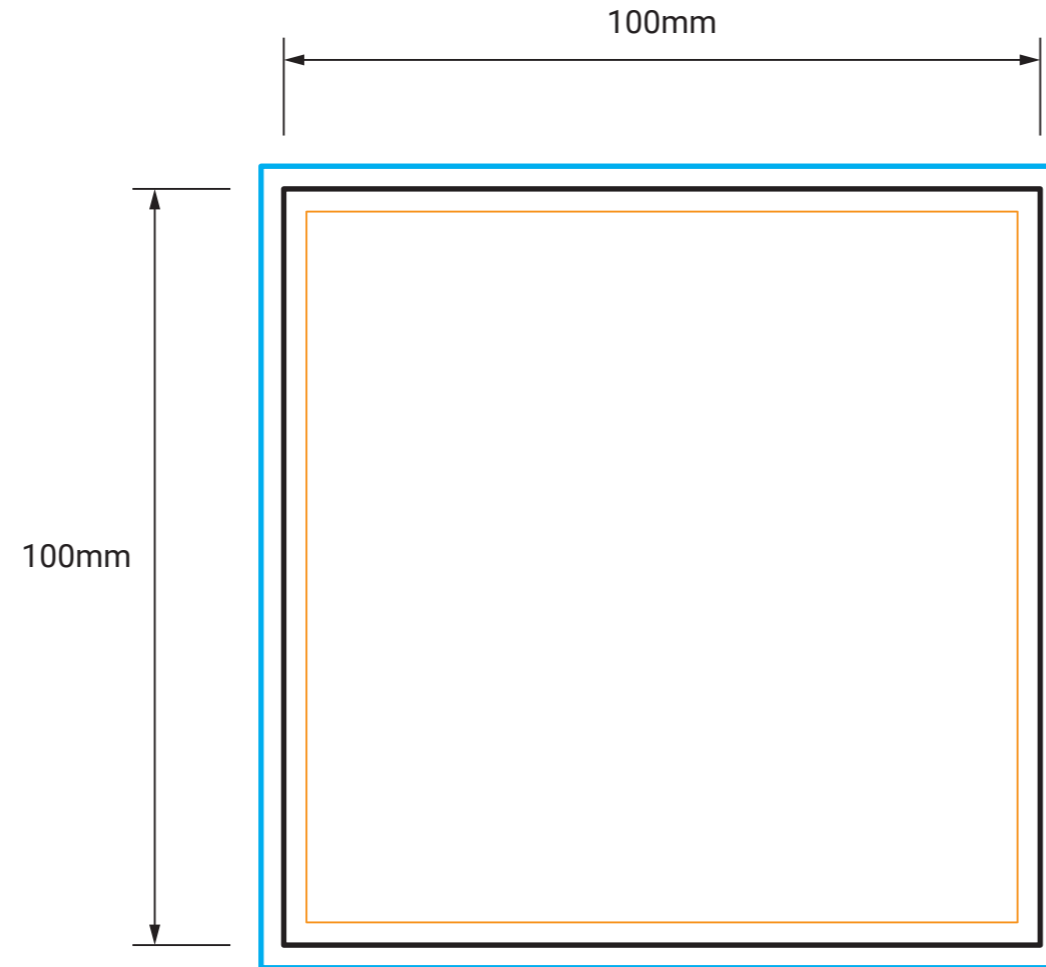

LARGE SQUARE 100mm

BLEED 106mm	CUT 100mm	SAFETY MARGIN 94mm
-----------------------	---------------------	------------------------------

THIS TEMPLATE IS 1:1 SCALE

EMAIL: print@istick.com.au
PH: 1300 986 455

IMPORTANT

- IMPORTANT INFO SHOULD MUST BE INSIDE **SAFETY MARGINS**
- FINAL ART MUST HAVE **3MM BLEED** ON EACH CUT EDGE
- FINAL ART MUST BE CMYK AND 300 DPI
- PLEASE OUTLINE ALL FONTS
- SAVE ART AS PRINT READY PDF (Acrobat 6.0 (PDF 1.5) or higher)