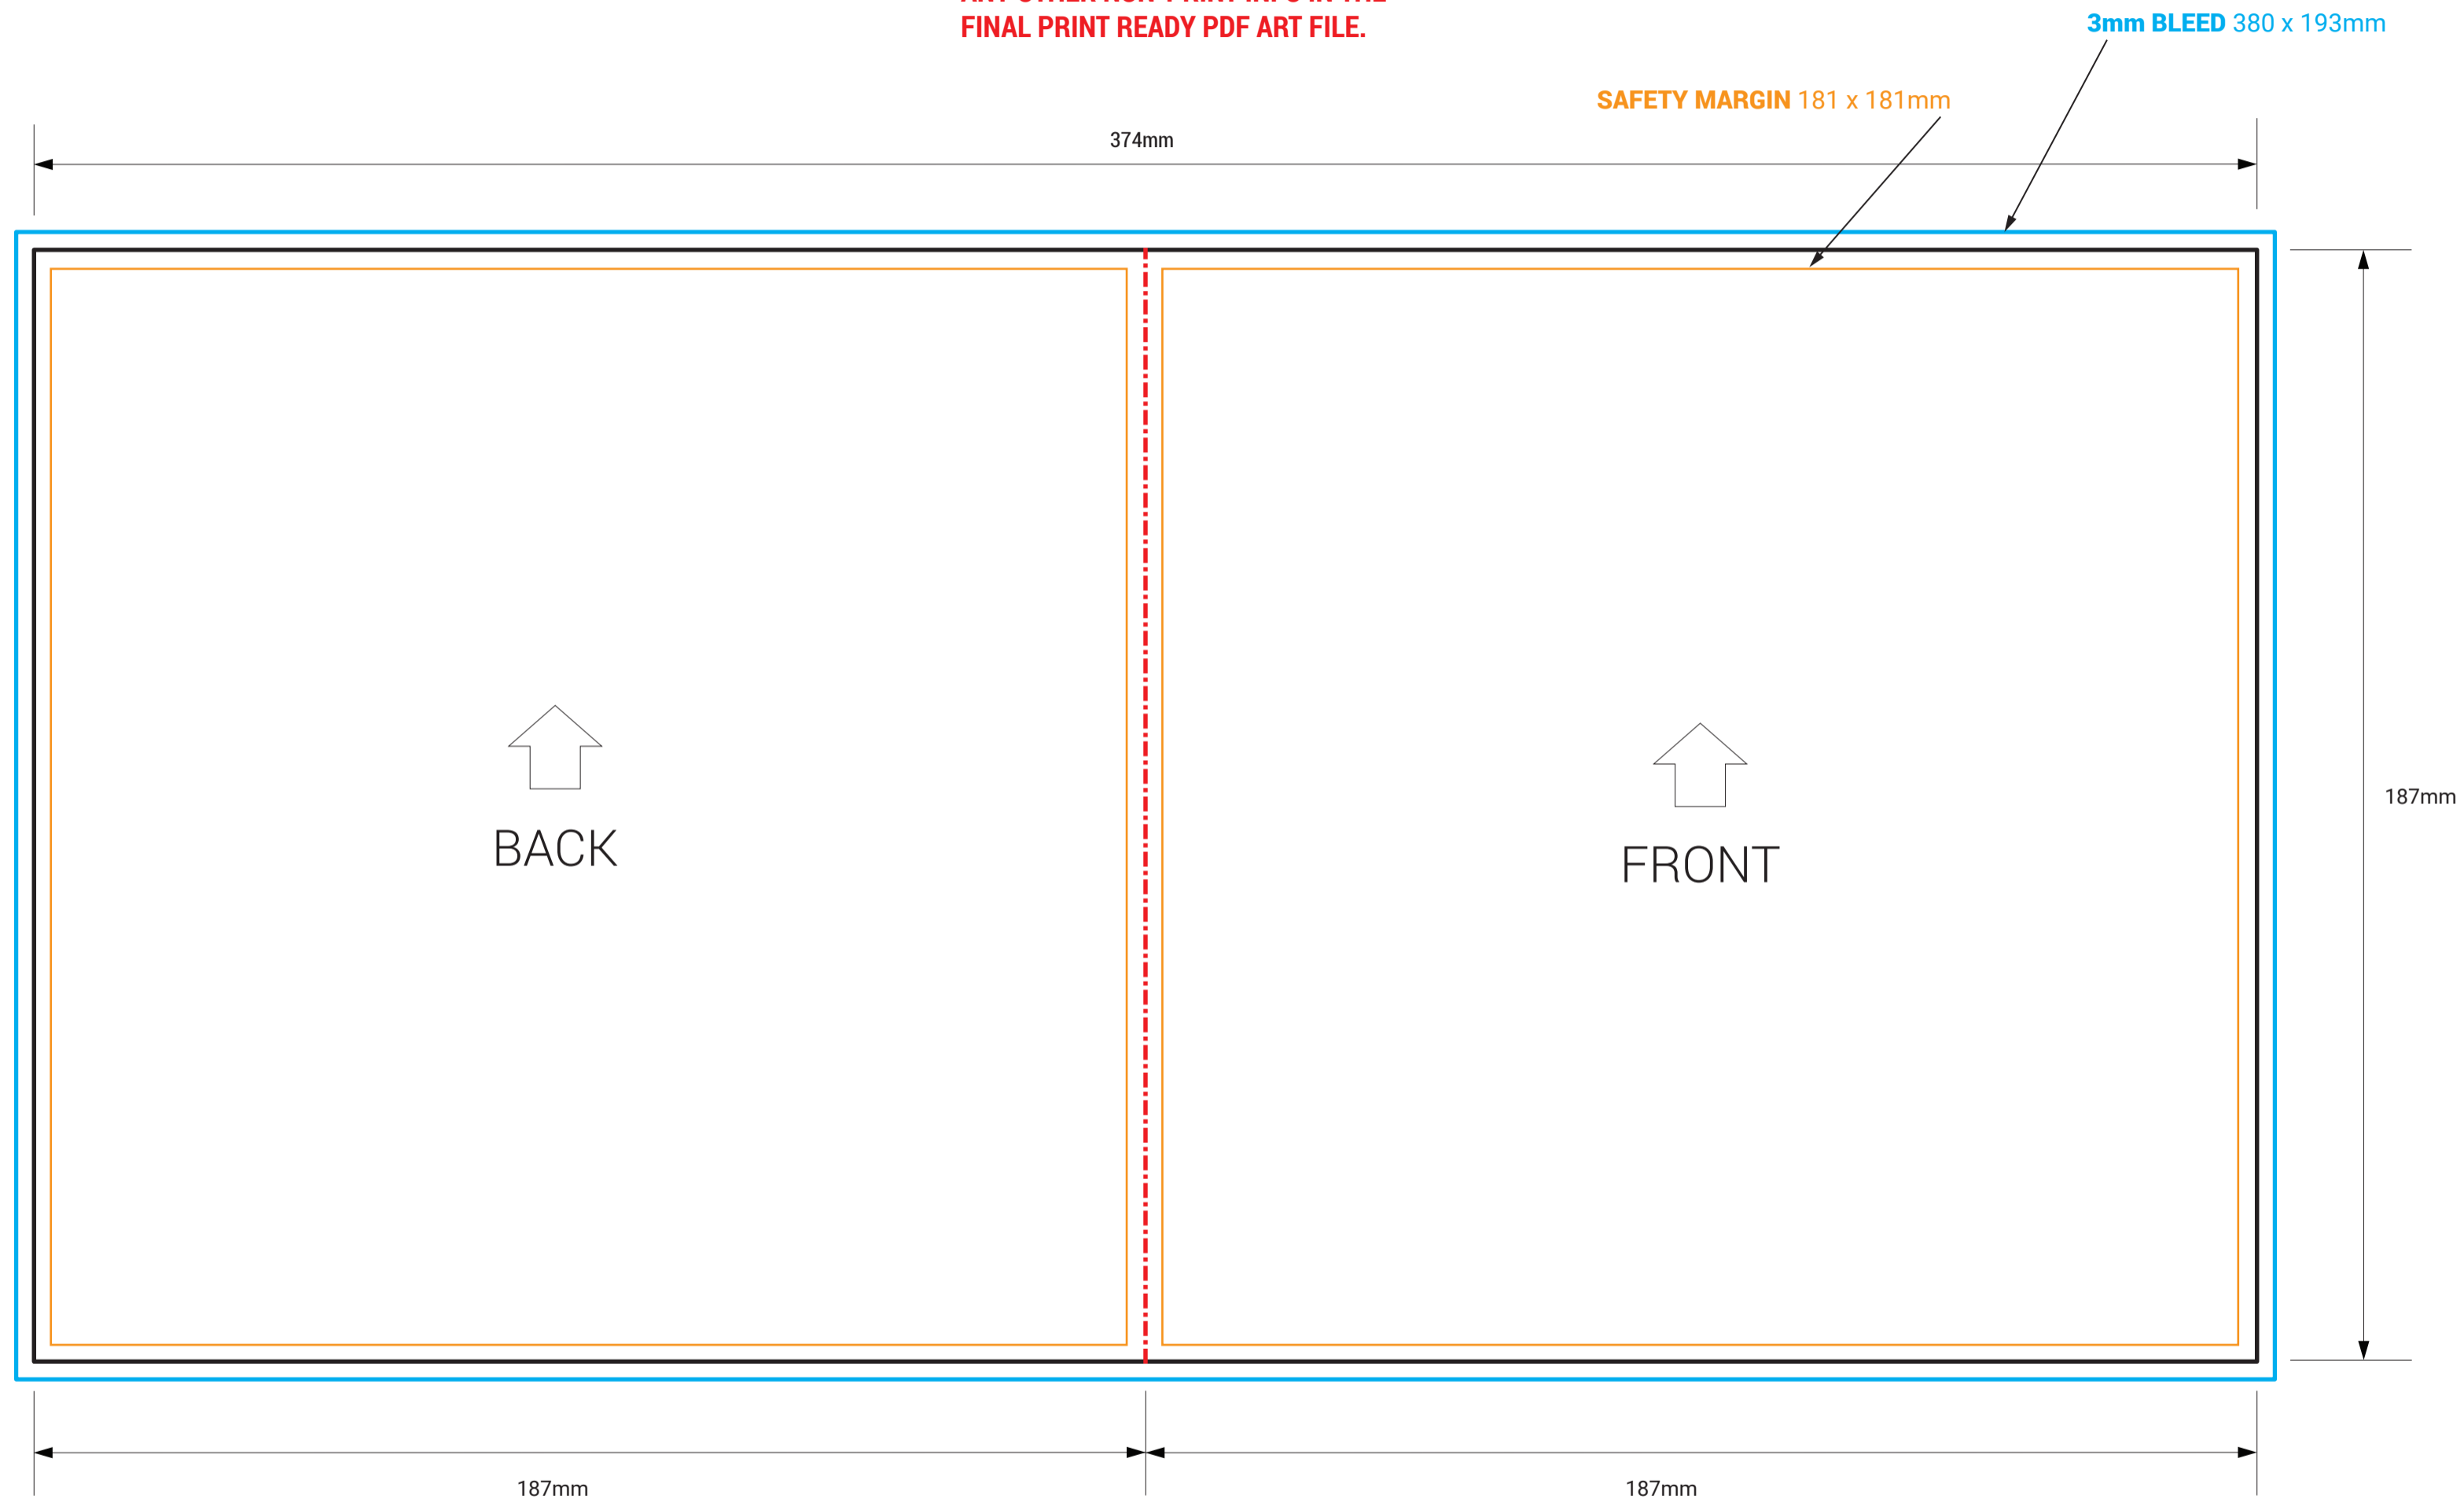

VINYL 7" - SLEEVE

! DO NOT INCLUDE THE TEMPLATE OR ANY OTHER NON-PRINT INFO IN THE FINAL PRINT READY PDF ART FILE.

IMPORTANT

- IMPORTANT INFO SHOULD MUST BE INSIDE SAFETY MARGINS
- FINAL ART MUST HAVE 3MM BLEED ON EACH CUT EDGE
- FINAL ART MUST BE CMYK AND 300 DPI
- PLEASE OUTLINE ALL FONTS
- SAVE ART AS PRINT READY PDF (Acrobat 6.0 (PDF 1.5) or higher)