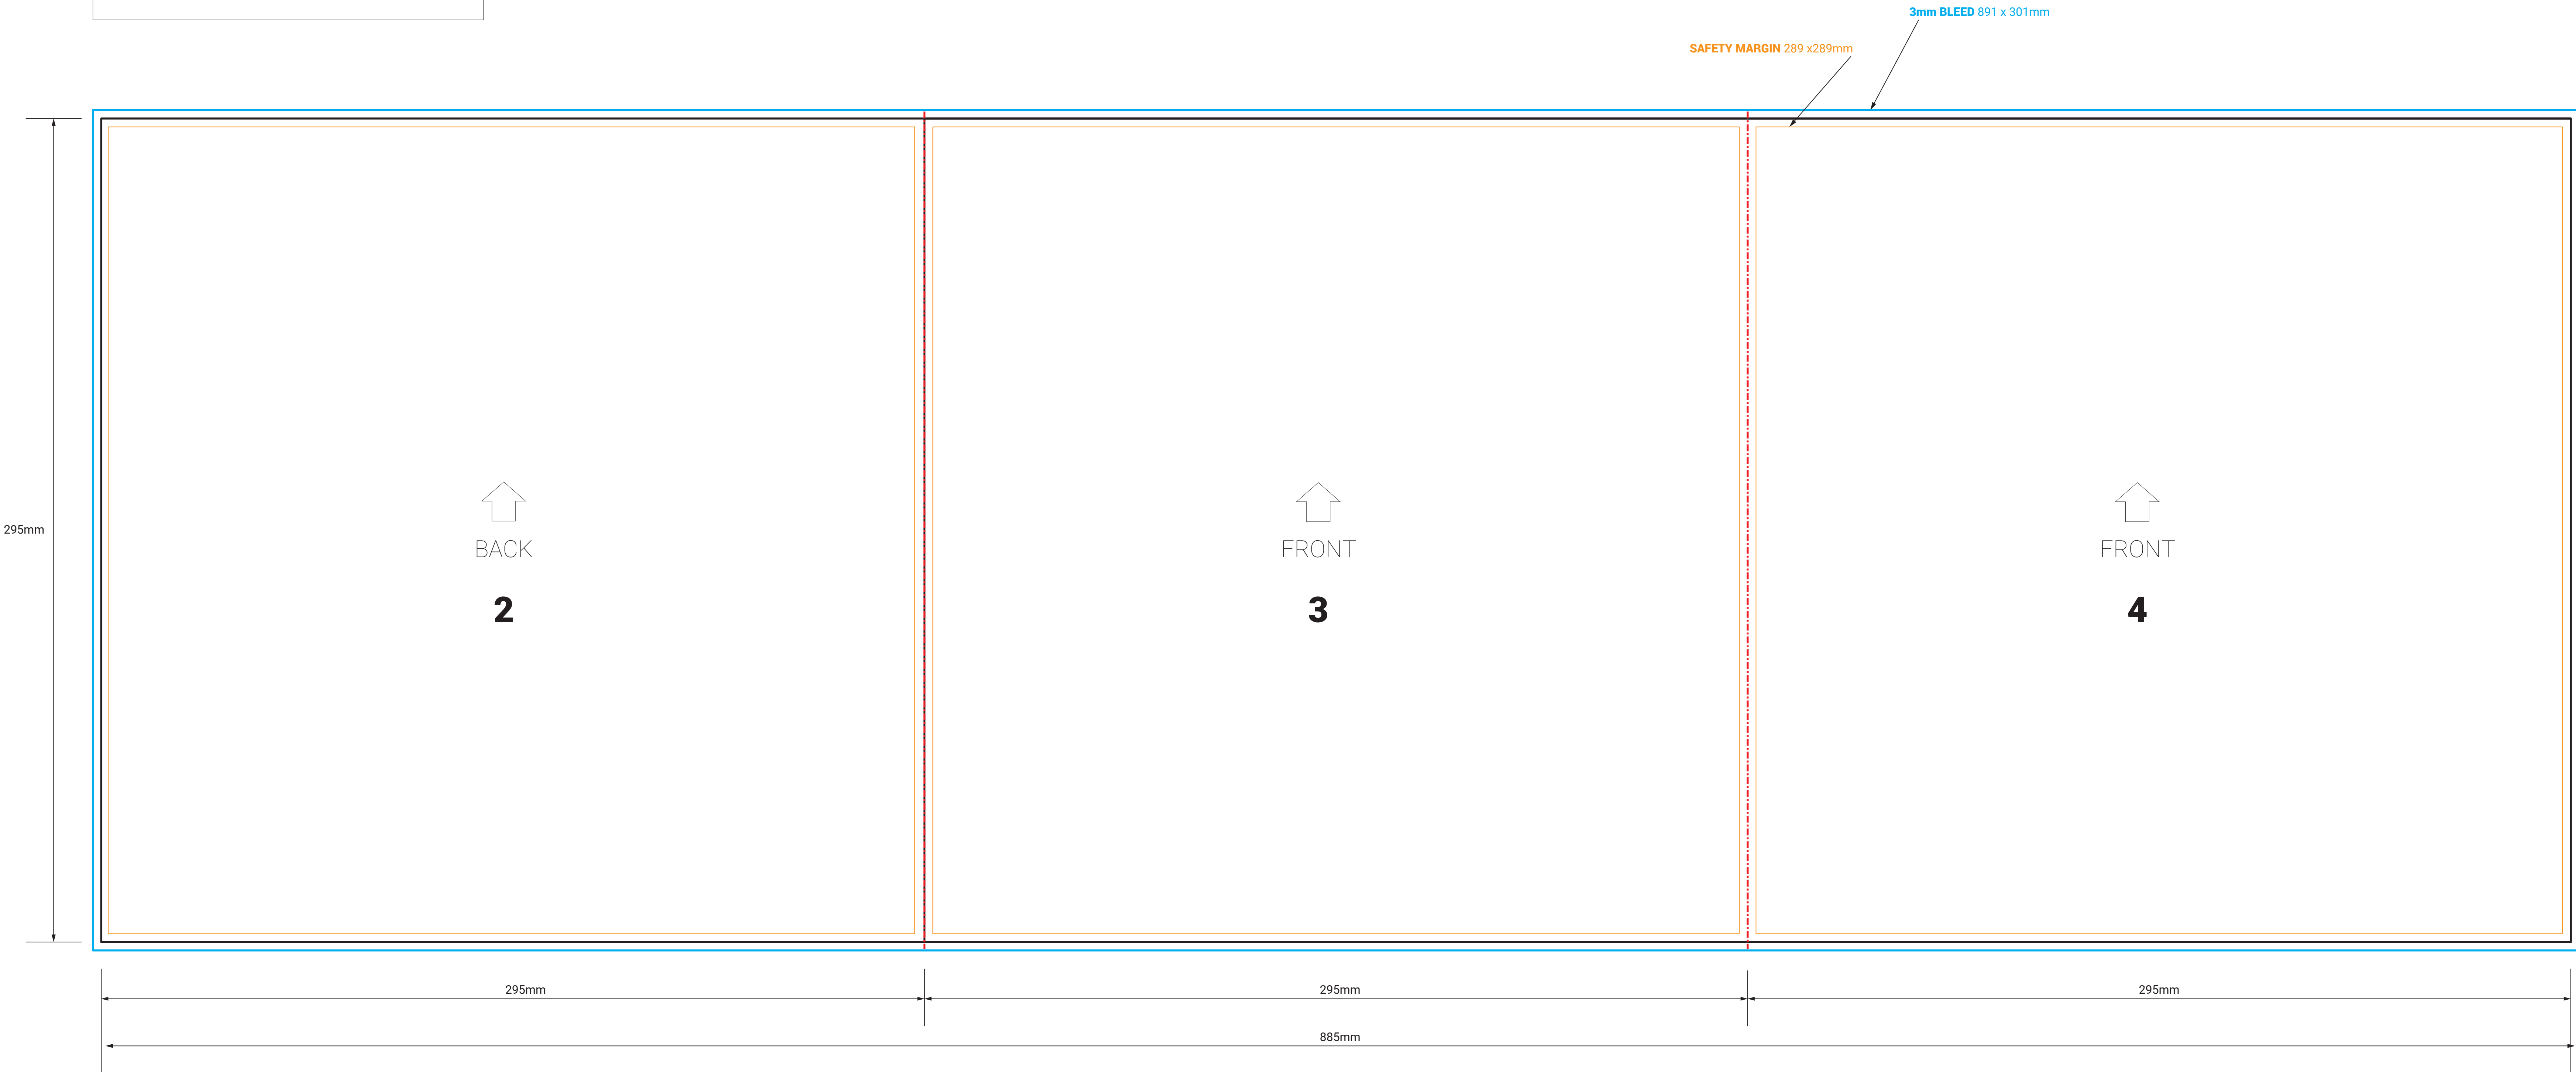

# VINYL 12" SLEEVE INSERT - 6 PAGE CONCERTINA - OUTSIDE

**DO NOT INCLUDE THE TEMPLATE OR ANY OTHER NON-PRINT INFO IN THE FINAL PRINT READY PDF ART FILE.**

# VINYL 12" SLEEVE INSERT - 6 PAGE CONCERTINA - INSIDE

**DO NOT INCLUDE THE TEMPLATE OR ANY OTHER NON-PRINT INFO IN THE FINAL PRINT READY PDF ART FILE.**