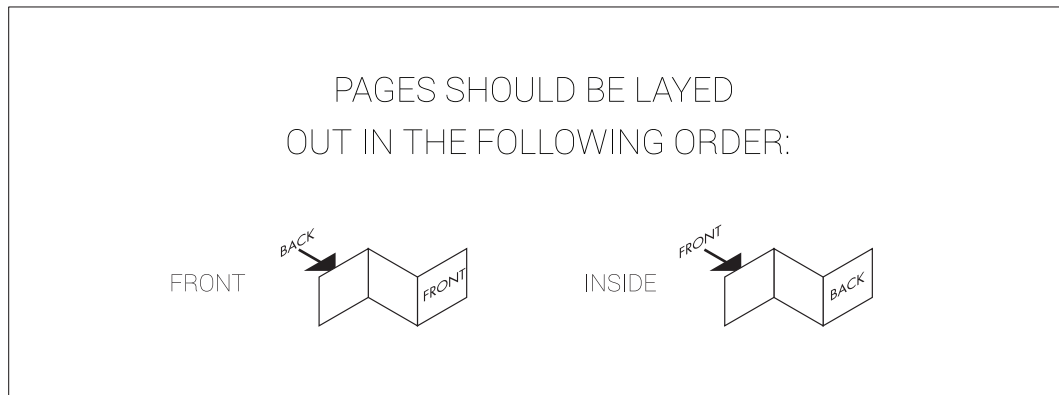

# VINYL 12" SLEEVE INSERT - 6 PAGE CONCERTINA - OUTSIDE

**DO NOT INCLUDE THE TEMPLATE OR ANY OTHER NON-PRINT INFO IN THE FINAL PRINT READY PDF ART FILE.**

# VINYL 12" SLEEVE INSERT - 6 PAGE CONCERTINA - INSIDE

**DO NOT INCLUDE THE TEMPLATE OR ANY OTHER NON-PRINT INFO IN THE FINAL PRINT READY PDF ART FILE.**