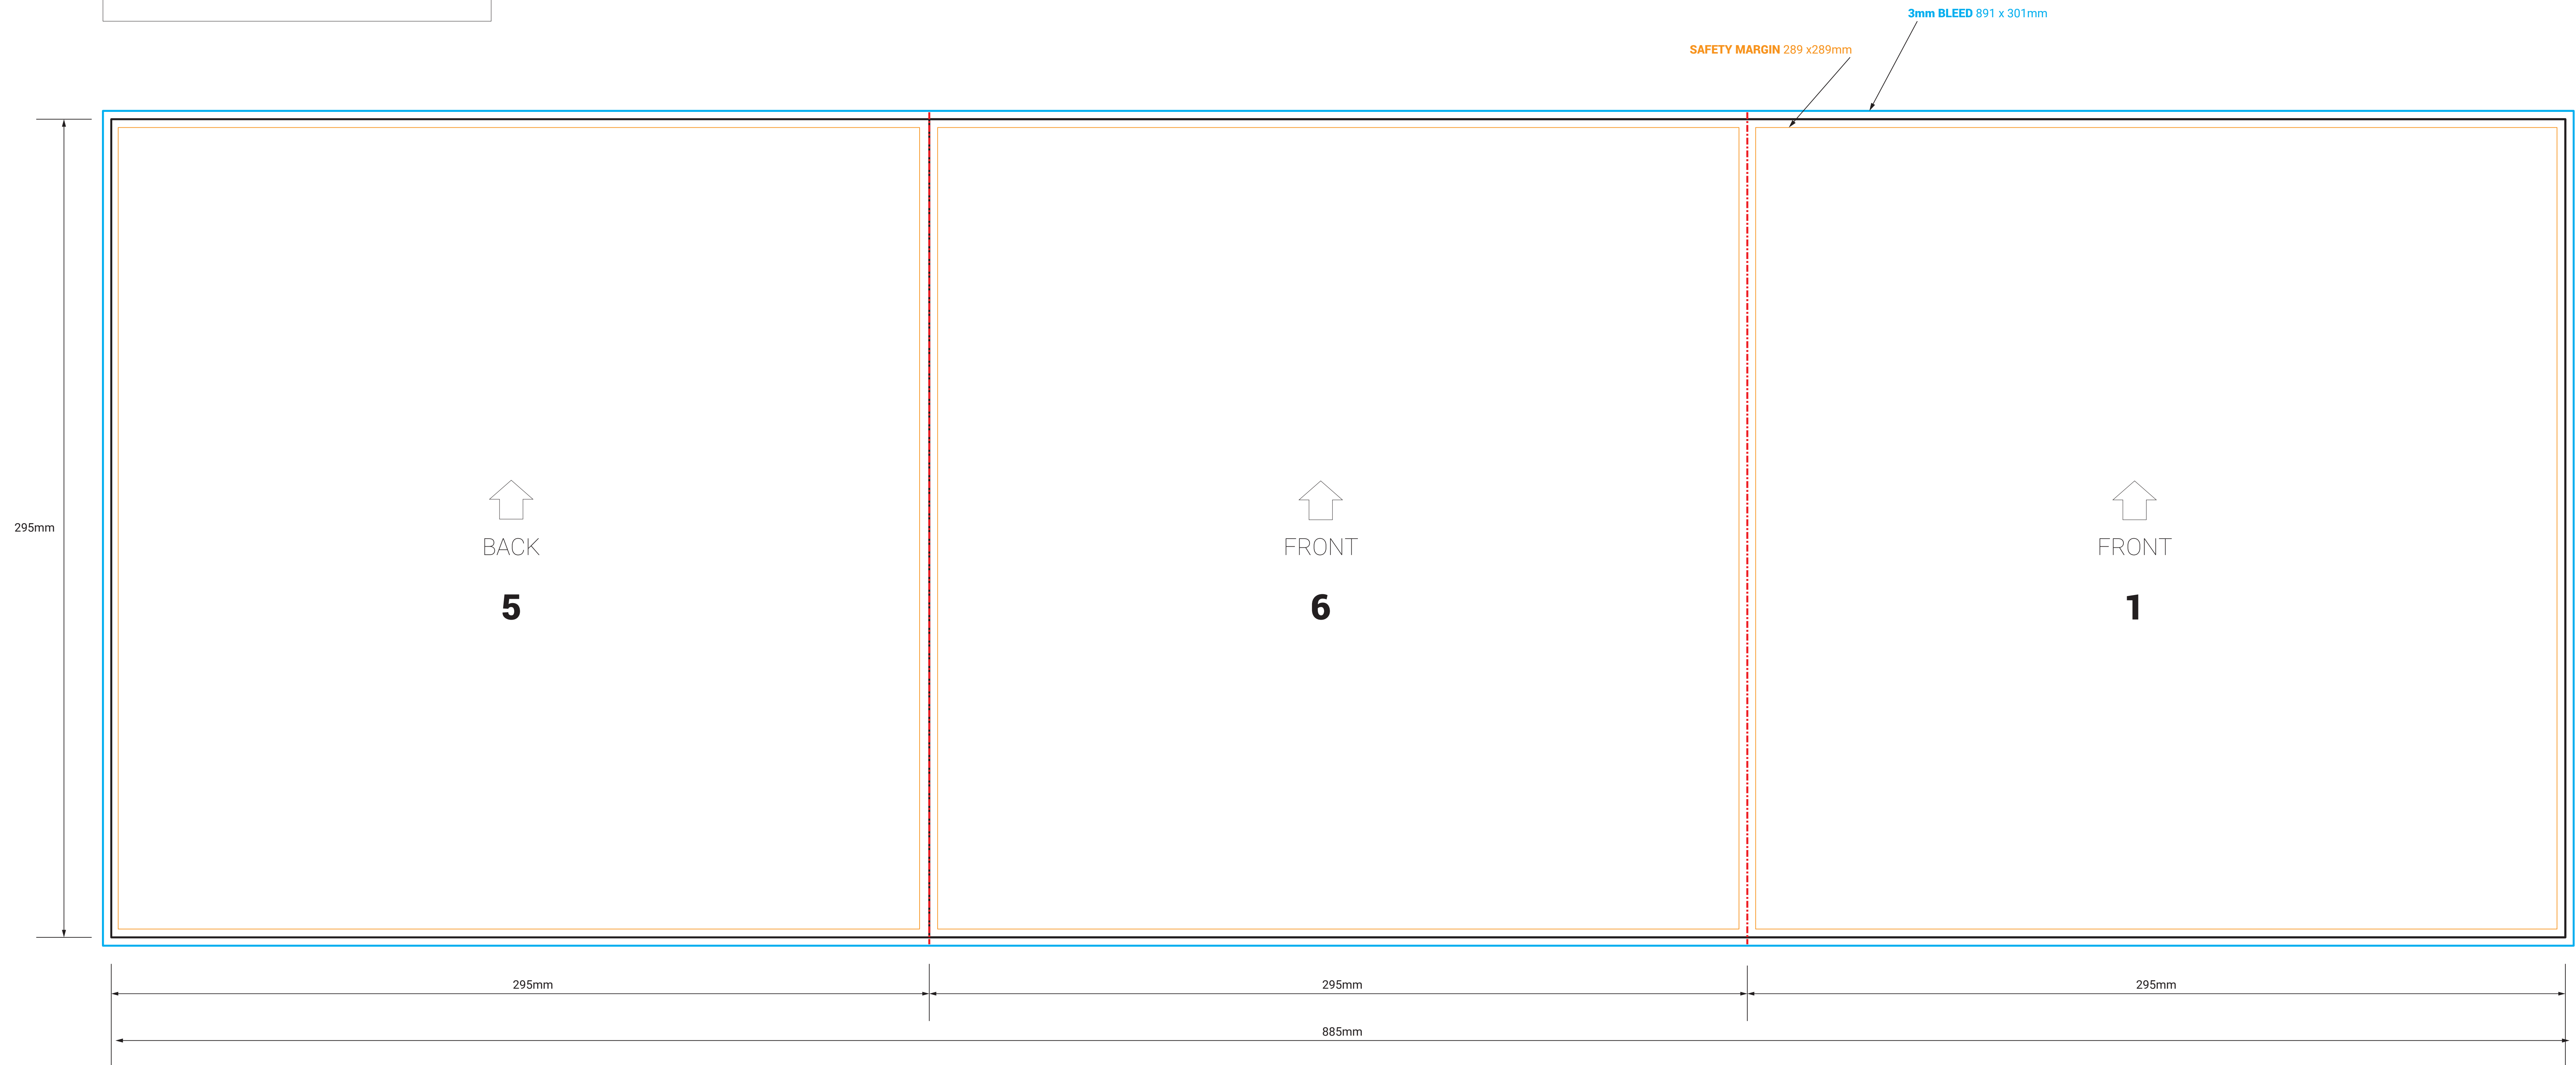

# VINYL 12" SLEEVE INSERT - 6 PAGE CONCERTINA - OUTSIDE

**DO NOT INCLUDE THE TEMPLATE OR ANY OTHER NON-PRINT INFO IN THE FINAL PRINT READY PDF ART FILE.**

# VINYL 12" SLEEVE INSERT - 6 PAGE CONCERTINA - INSIDE

**DO NOT INCLUDE THE TEMPLATE OR ANY OTHER NON-PRINT INFO IN THE FINAL PRINT READY PDF ART FILE.**