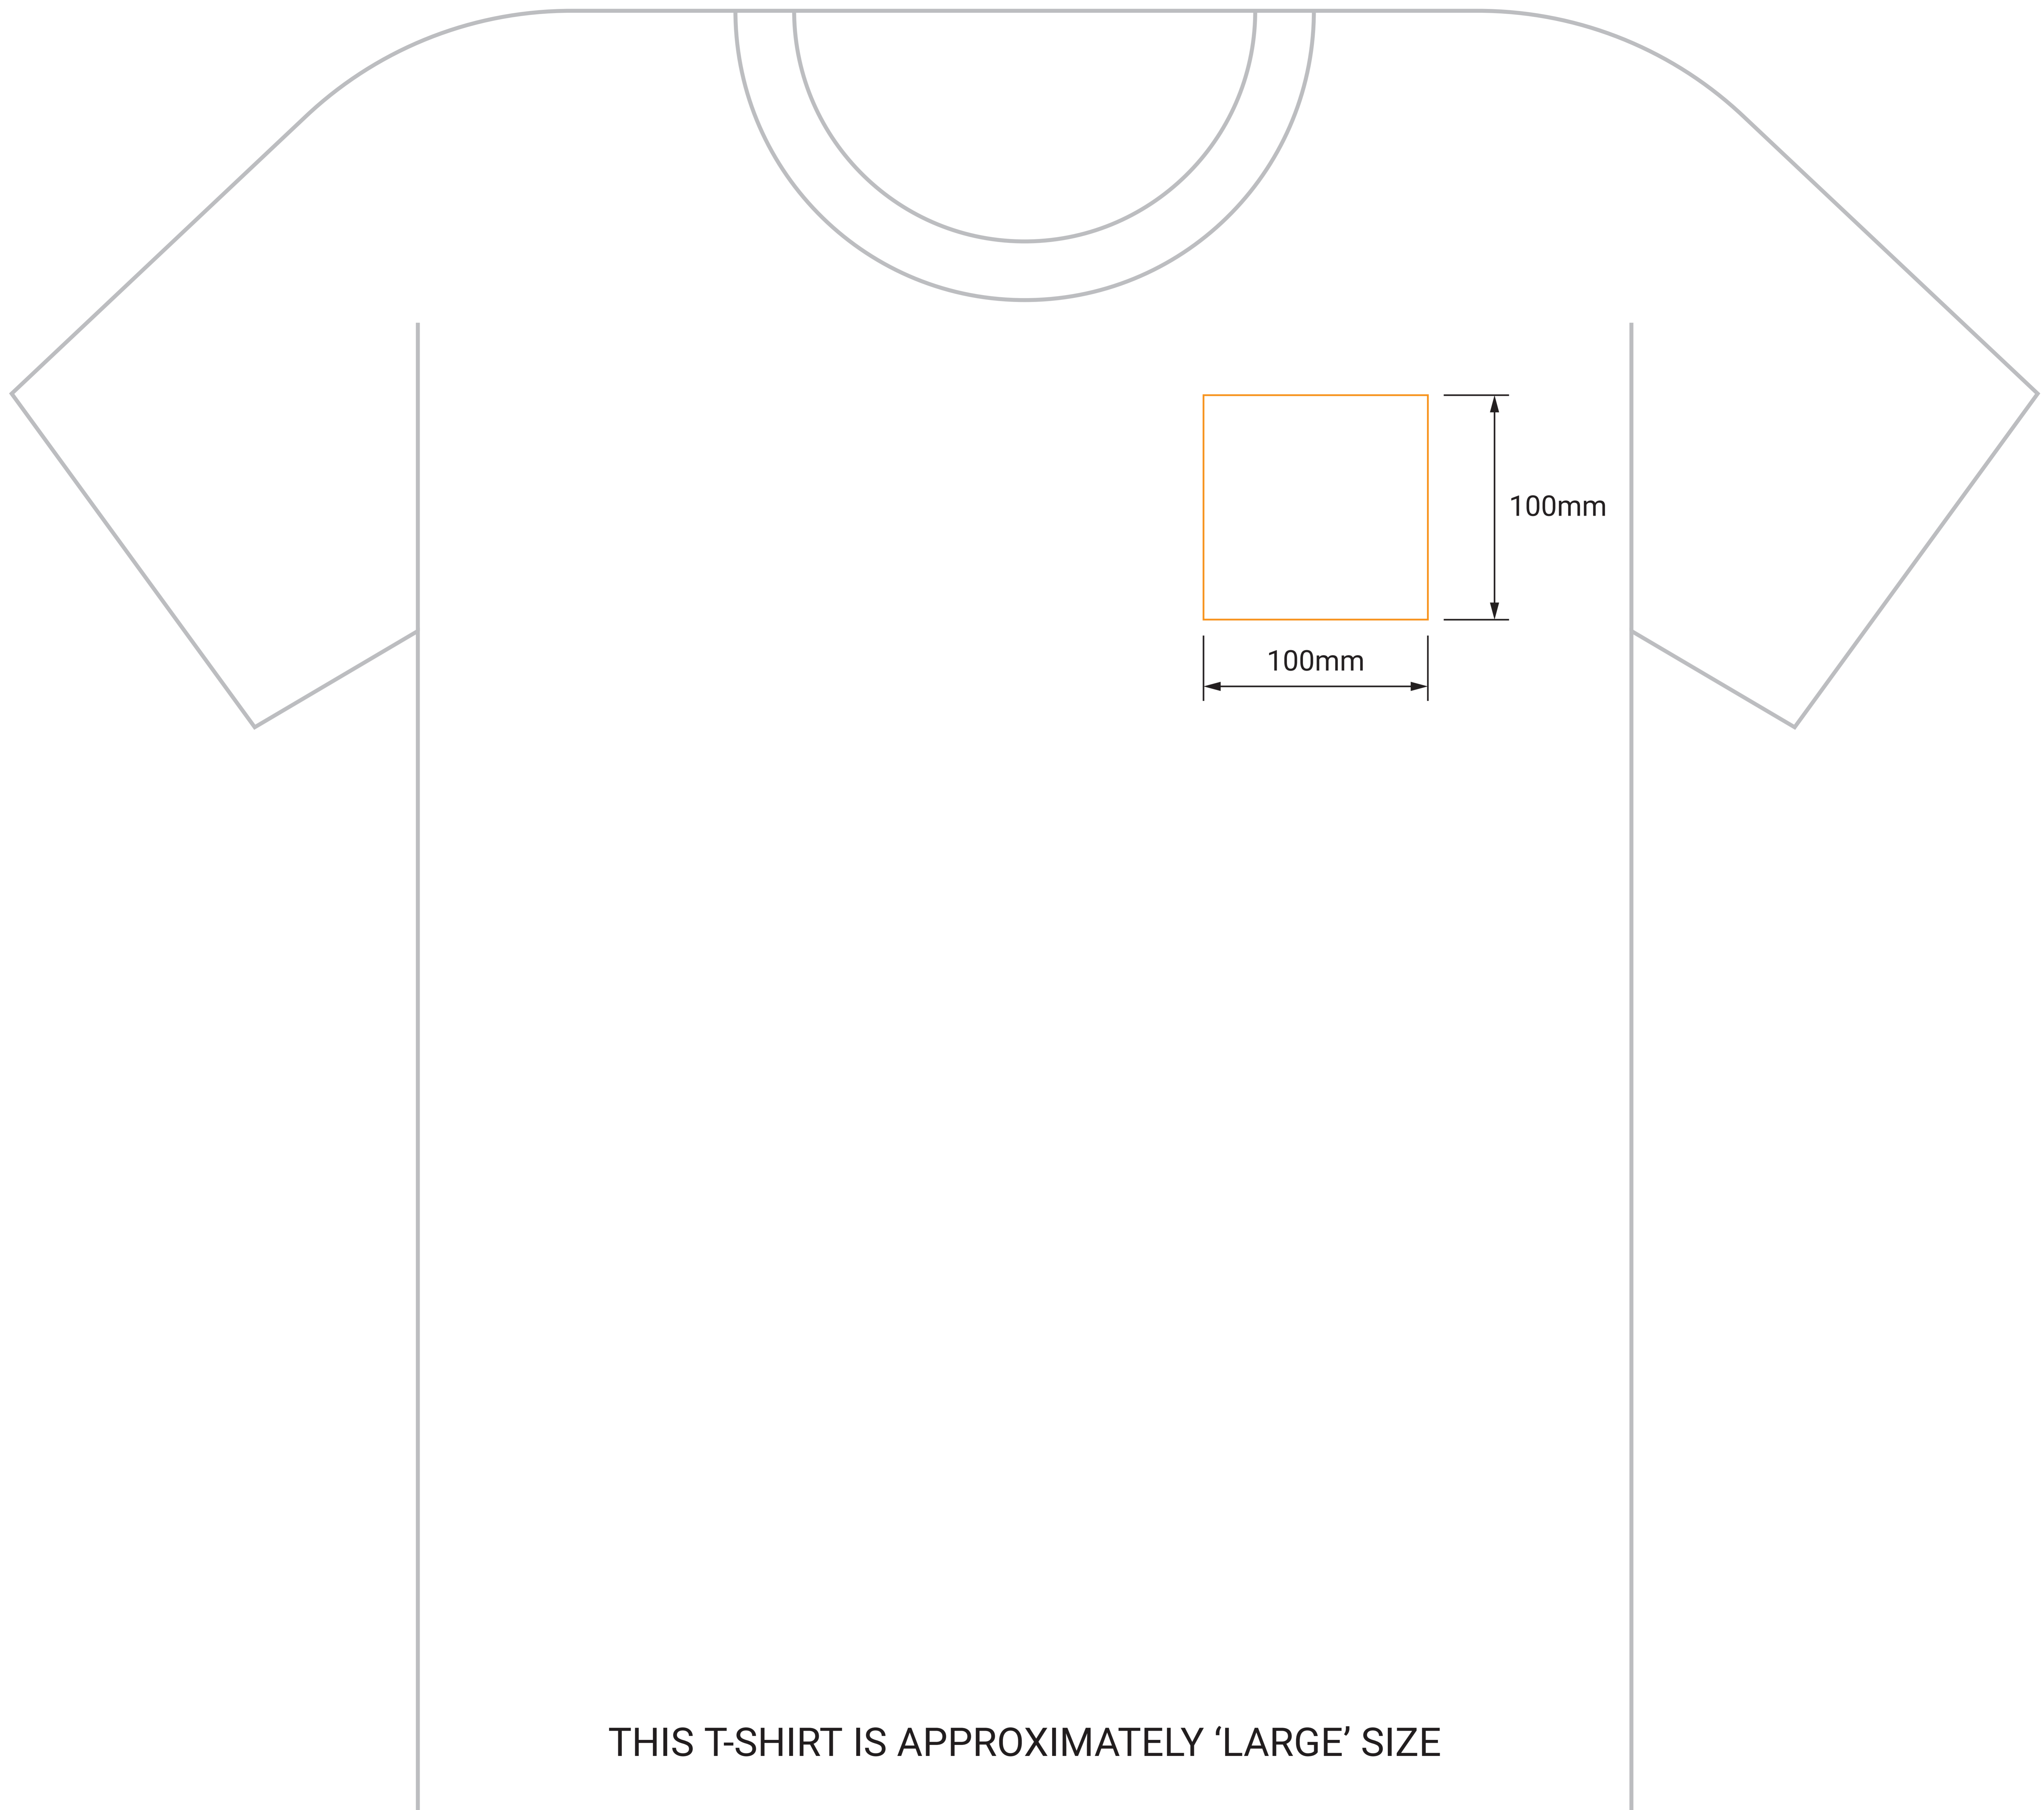

T-SHIRT - POCKET PRINT

THIS T-SHIRT IS APPROXIMATELY 'LARGE' SIZE

THIS TEMPLATE IS 1:1 SCALE

EMAIL: PRINT@IMPLANT.COM.AU

PH: 1300 79 78 78

IMPORTANT

- FINAL ART MUST BE 300 DPI FOR CMYK PRINTING OR VECTORS FOR SCREEN PRINTING
- PLEASE OUTLINE ALL FONTS
- SAVE ART AS PRINT READY PDF

 PRINTABLE AREA