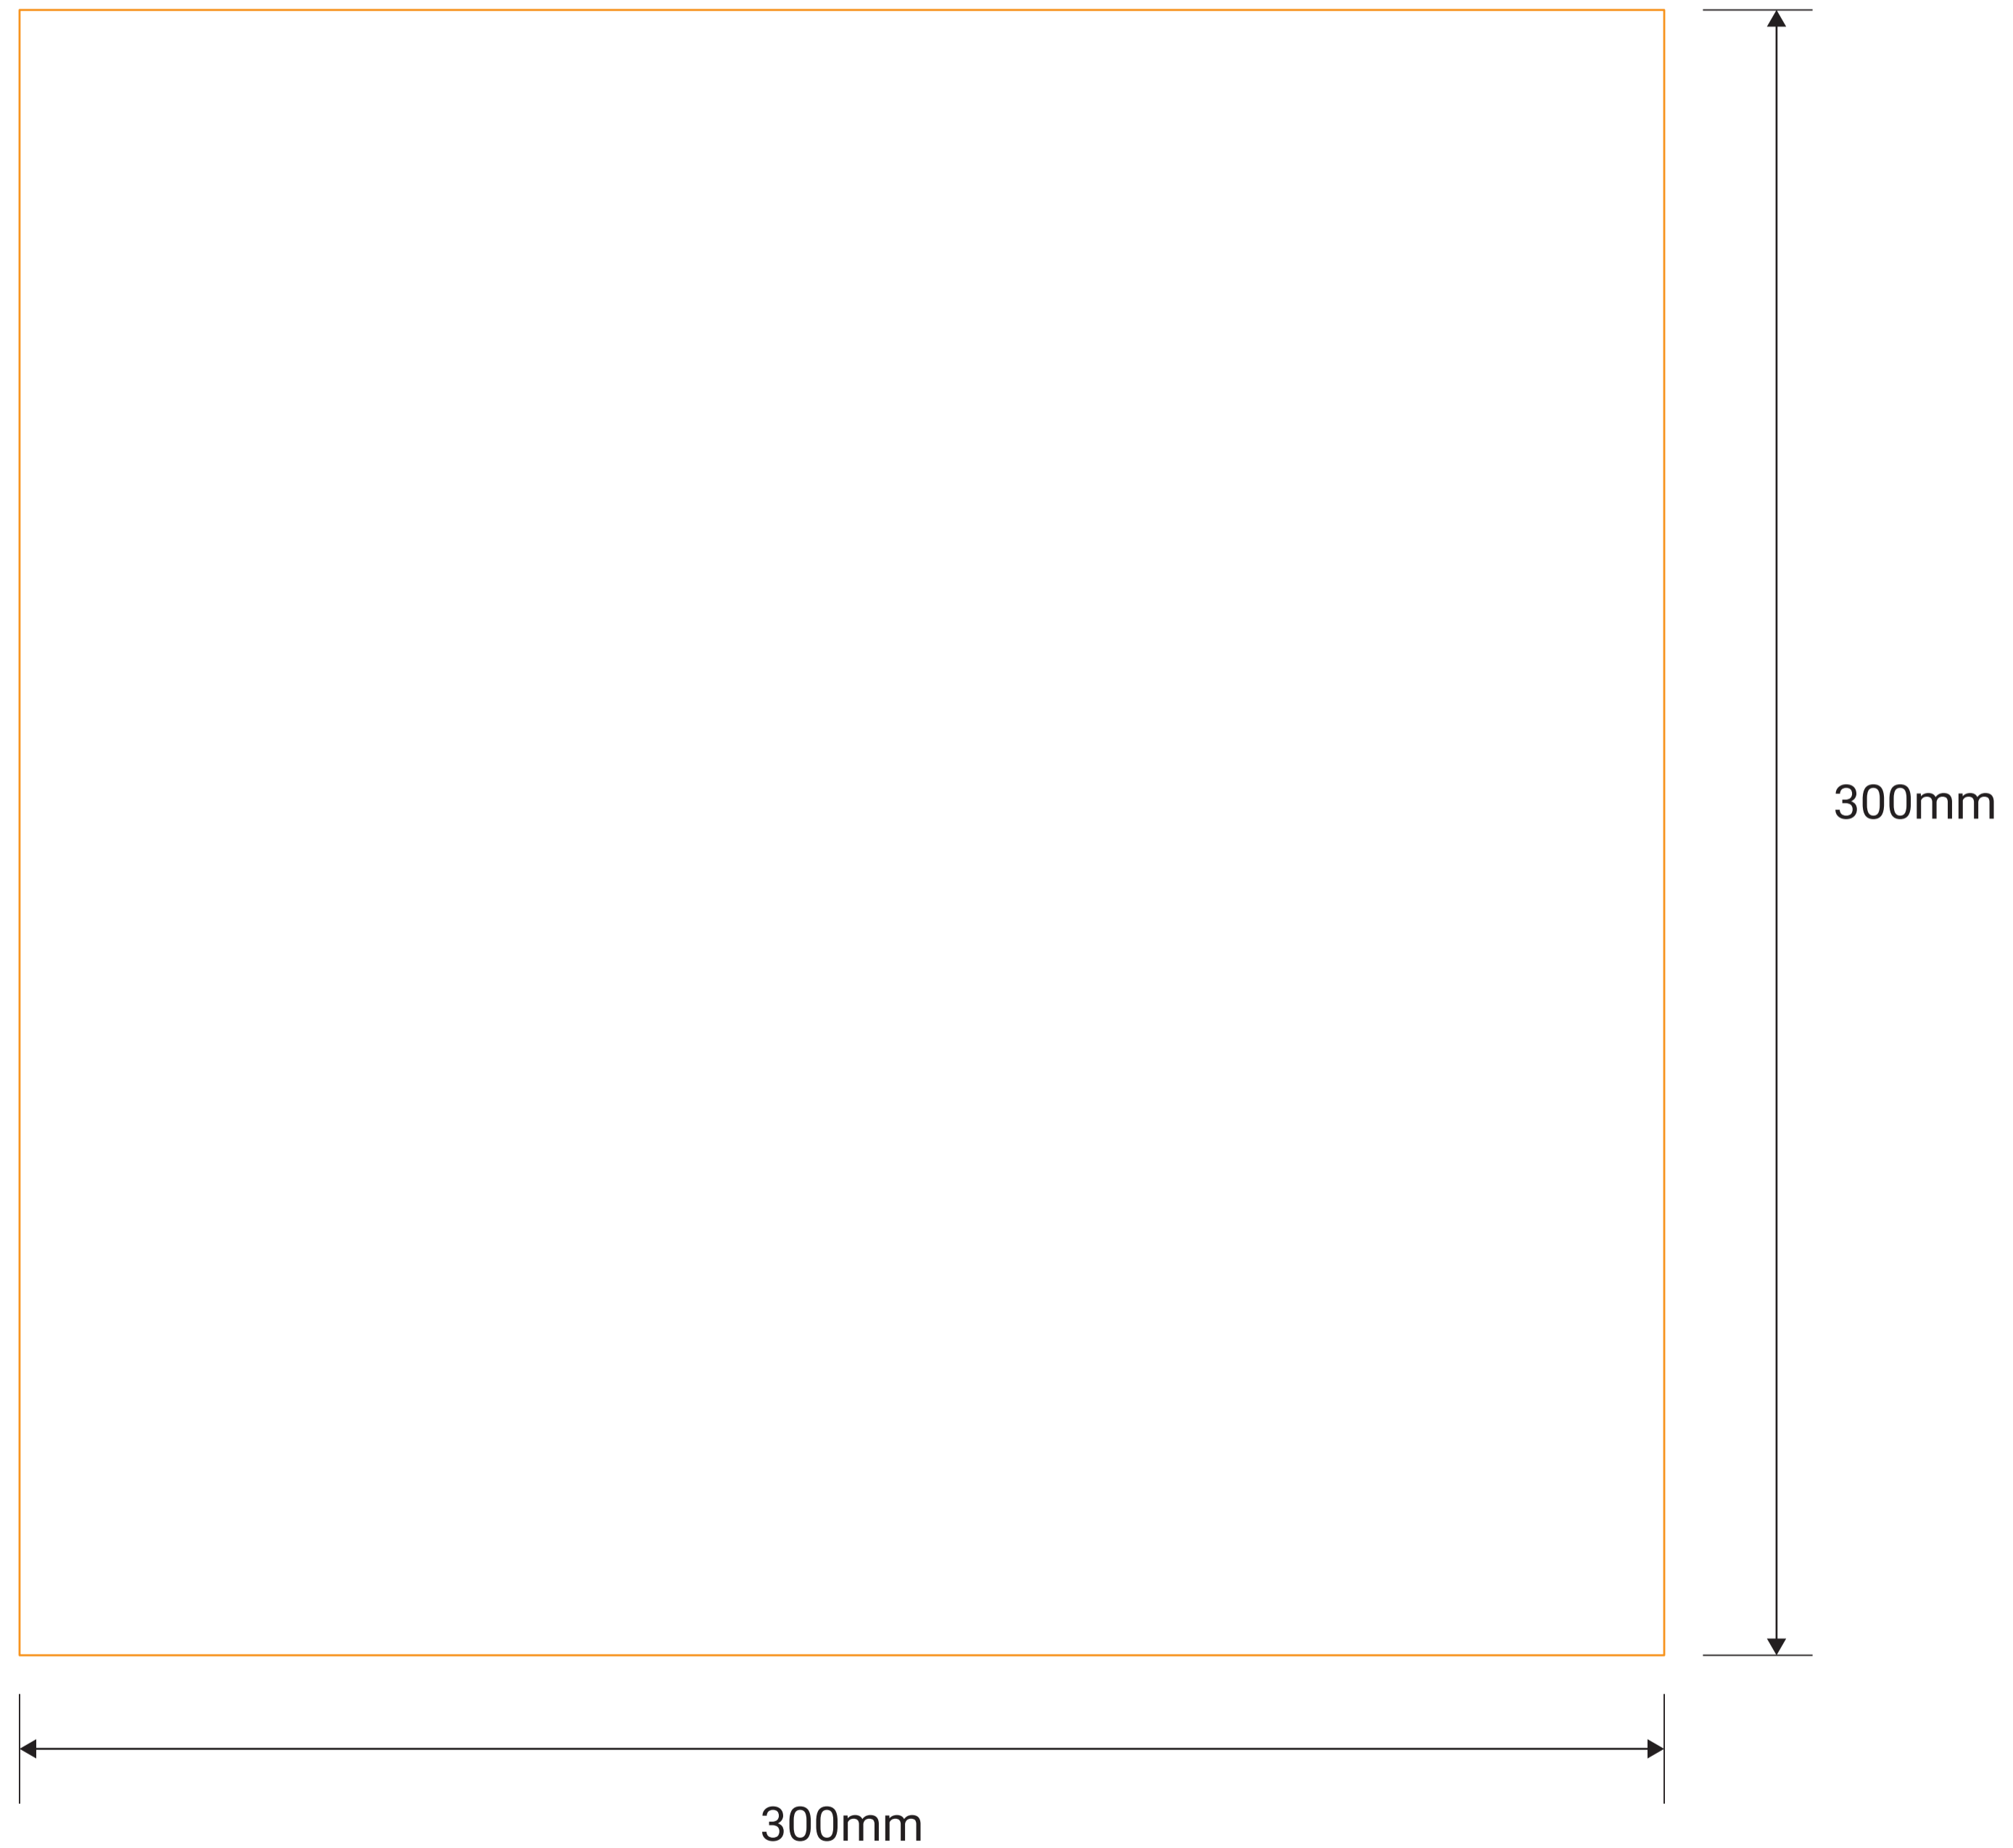

CALICO BAG - SHORT HANDLE

300mm x 300mm is the maximum printable area

- PRINTED ARTWORK MUST NOT EXCEED **PRINTABLE AREA**
- FINAL ART MUST BE 300 DPI FOR CMYK PRINTING OR VECTORS FOR SCREEN PRINTING
- PLEASE OUTLINE ALL FONTS
- SAVE ART AS PRINT READY PDF (Acrobat 6.0 (PDF 1.5) or higher)