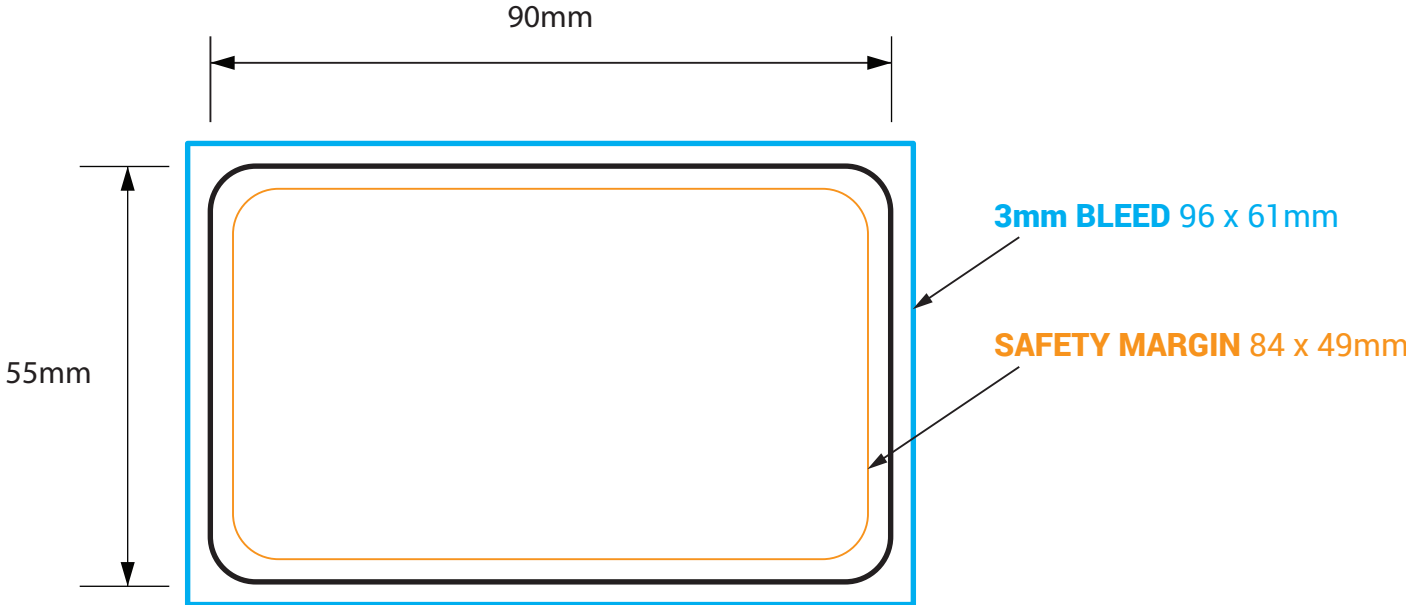

BUSINESS CARDS 90x55MM 6MM ROUNDED CORNERS

! DO NOT INCLUDE THE TEMPLATE OR ANY OTHER NON-PRINT INFO IN THE FINAL PRINT READY PDF ART FILE.

THIS TEMPLATE IS 1:1 SCALE

EMAIL: PRINT@IMPLANT.COM.AU
PH: 1300 79 78 78

IMPORTANT

- IMPORTANT INFO SHOULD MUST BE INSIDE SAFETY MARGINS
- FINAL ART MUST HAVE 3MM BLEED ON EACH CUT EDGE
- FINAL ART MUST BE CMYK AND 300 DPI
- PLEASE OUTLINE ALL FONTS
- SAVE ART AS PRINT READY PDF (Acrobat 6.0 (PDF 1.5) or higher)