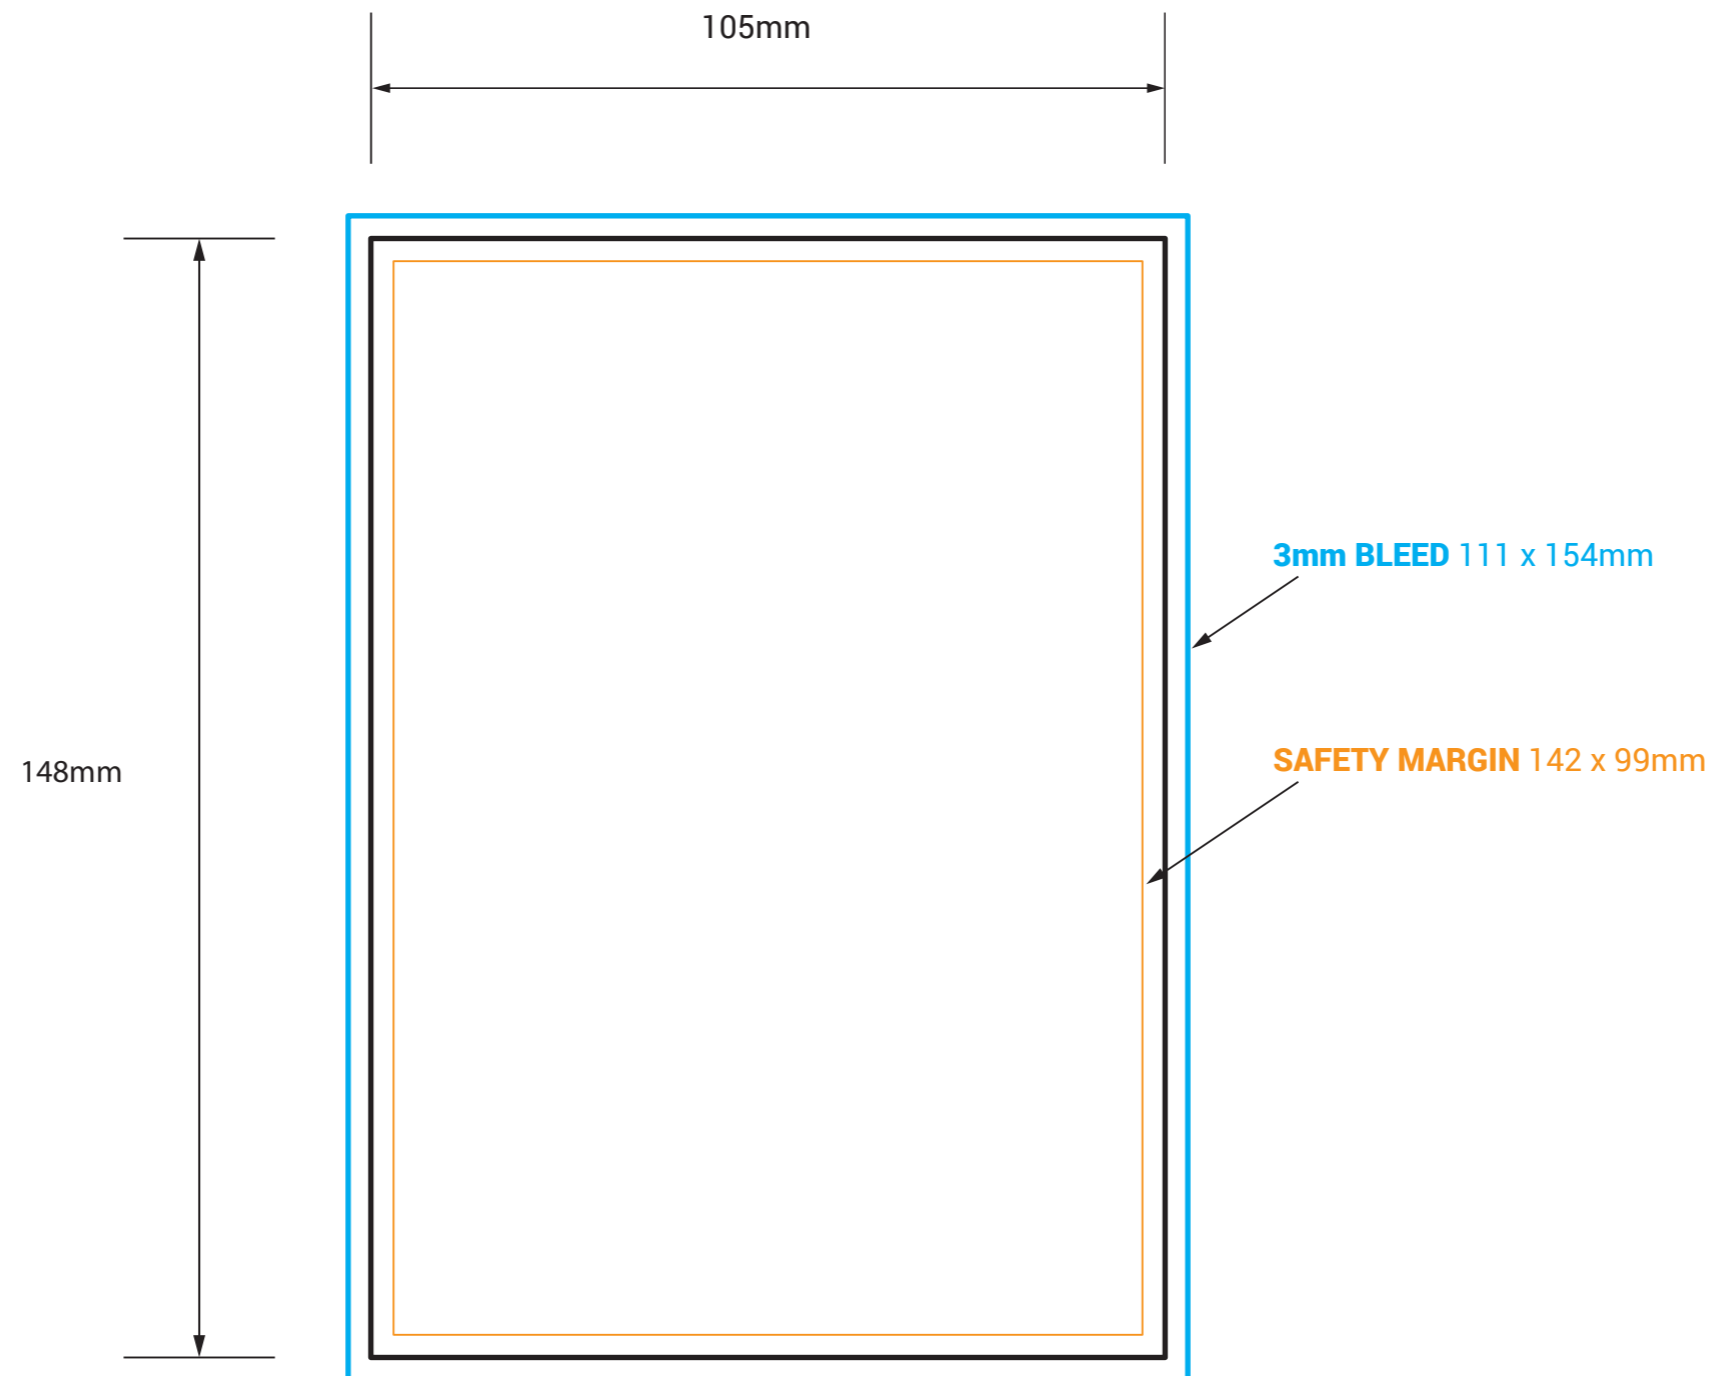

A6 - SINGLE OR DOUBLE SIDED

! DO NOT INCLUDE THE TEMPLATE OR ANY OTHER NON-PRINT INFO IN THE FINAL PRINT READY PDF ART FILE.

IMPORTANT

- IMPORTANT INFO SHOULD MUST BE INSIDE SAFETY MARGINS
- FINAL ART MUST HAVE 3MM BLEED ON EACH CUT EDGE
- FINAL ART MUST BE CMYK AND 300 DPI
- PLEASE OUTLINE ALL FONTS
- SAVE ART AS PRINT READY PDF (Acrobat 6.0 (PDF 1.5) or higher)