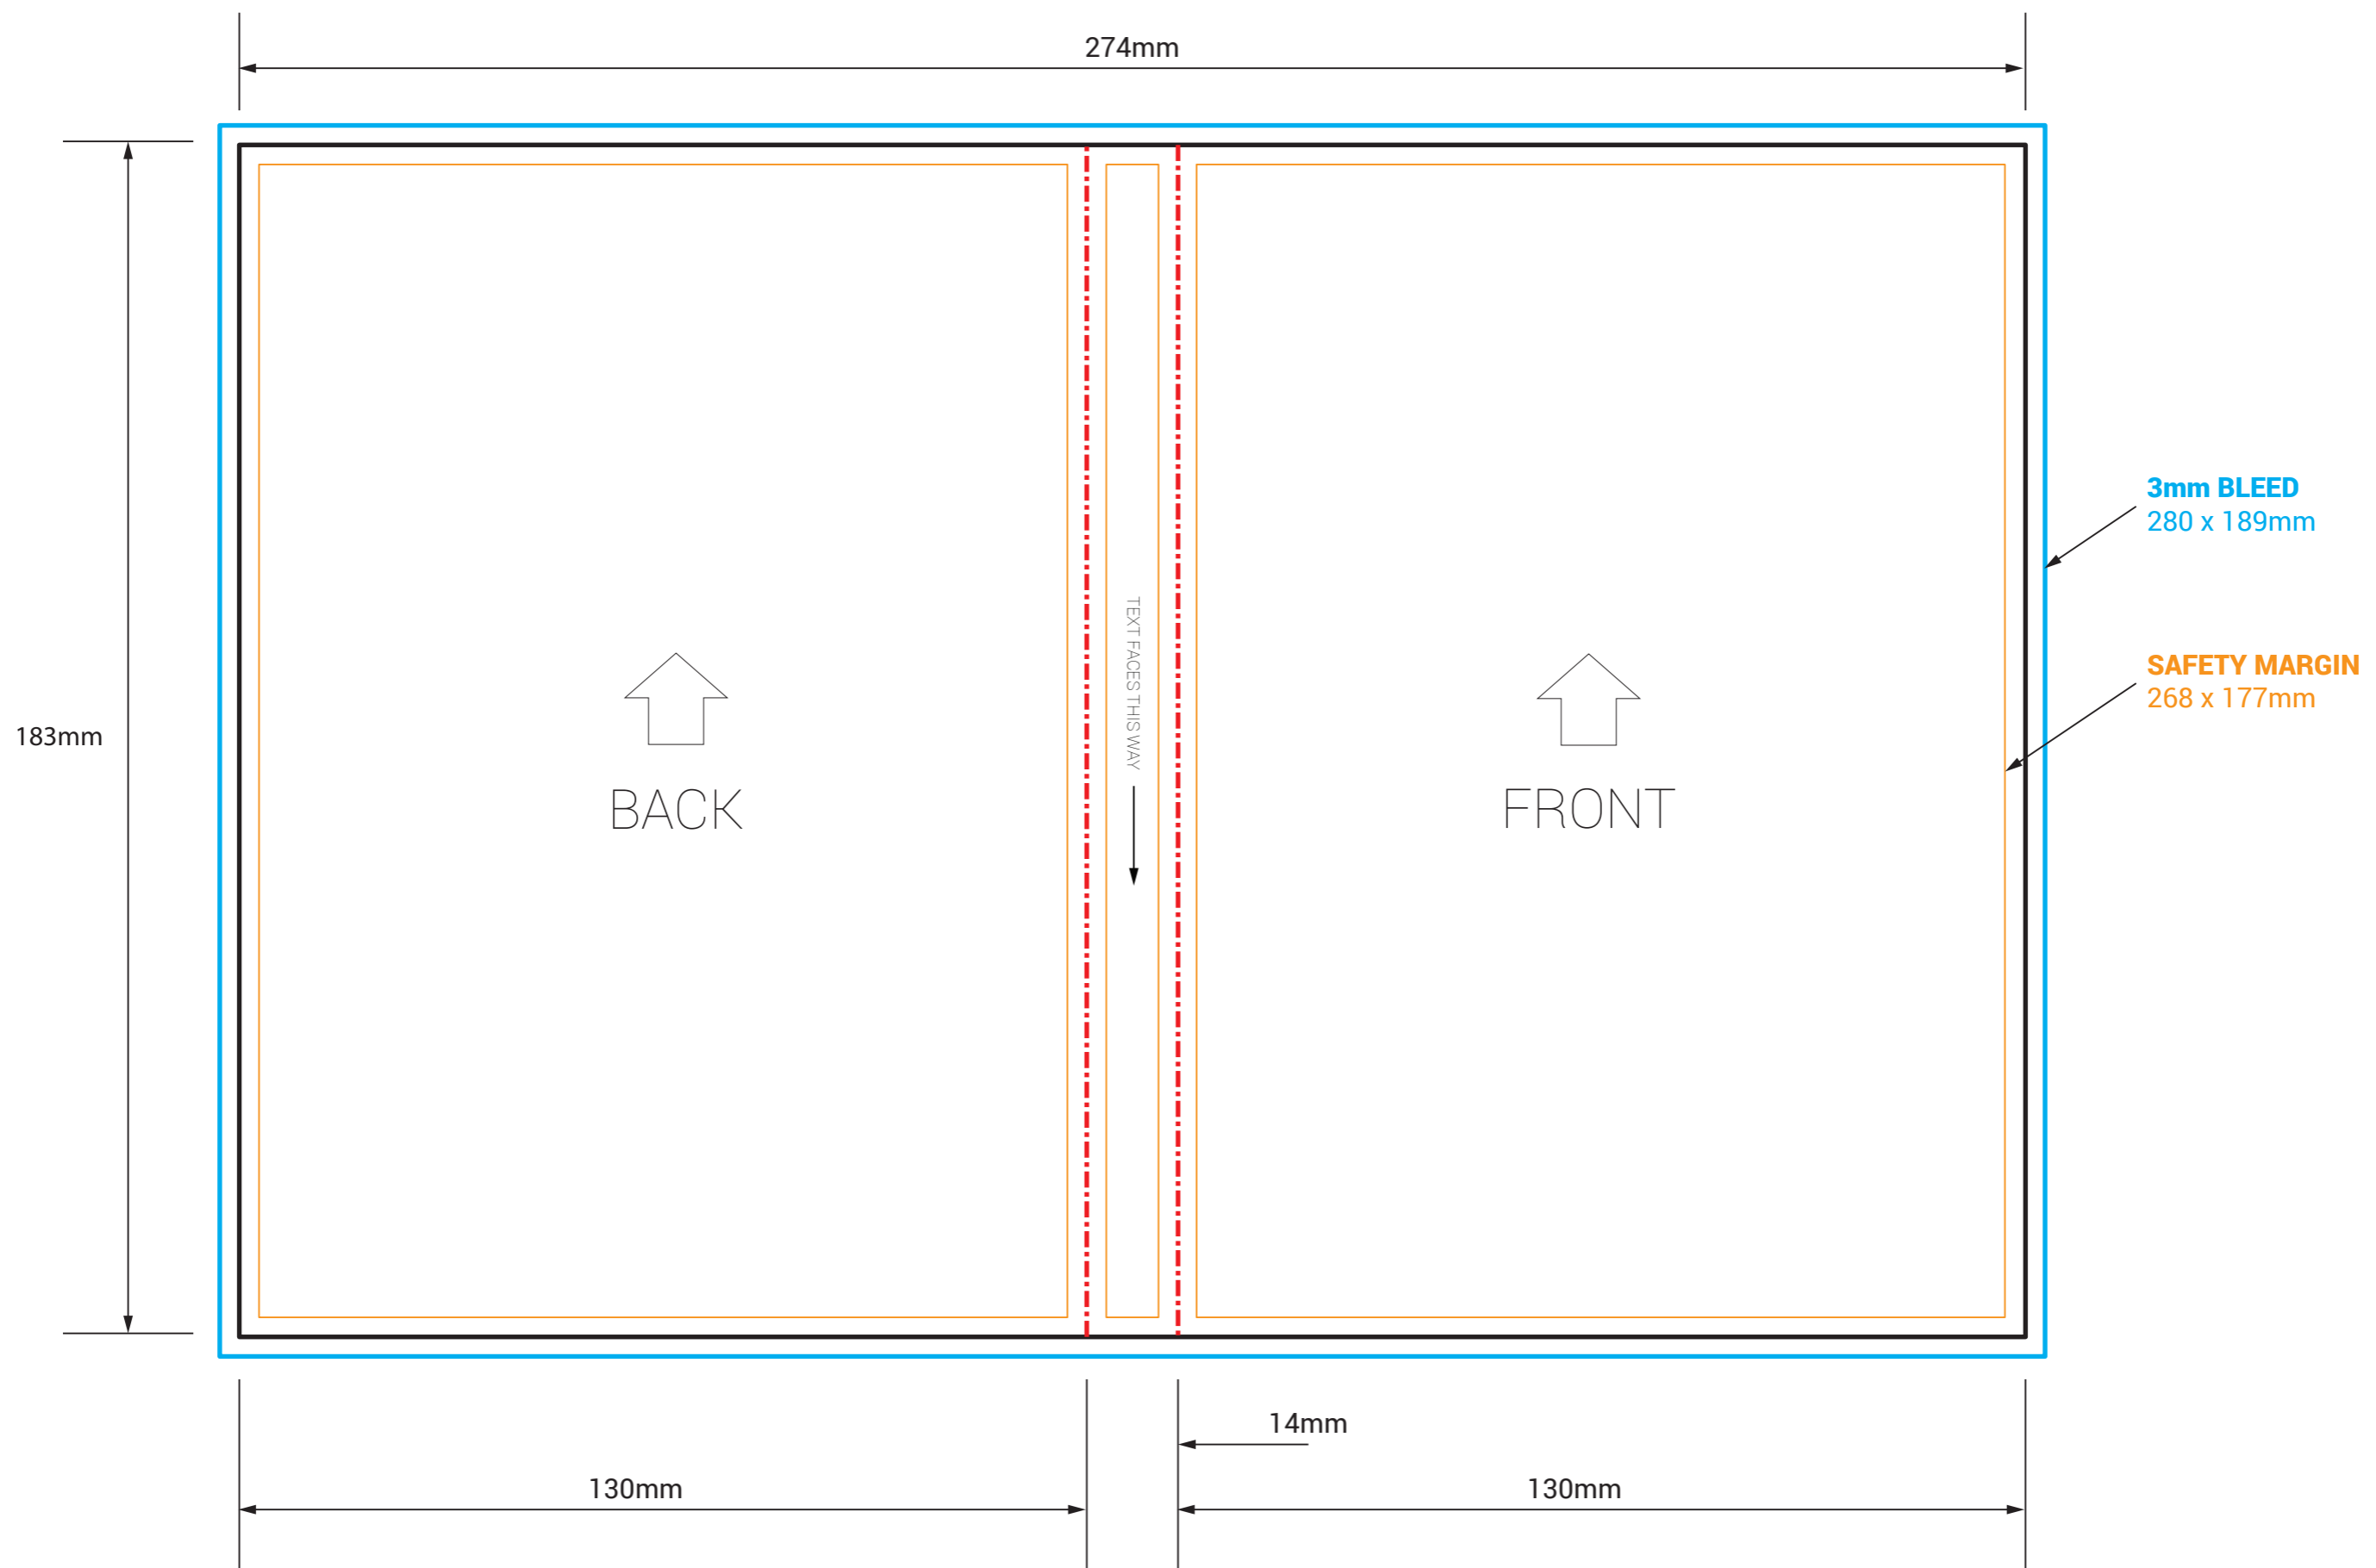

# DVD SLICK - 6 DISC - OUTSIDE (SINGLE SIDED)

**!** DO NOT INCLUDE THE TEMPLATE OR ANY OTHER NON-PRINT INFO IN THE FINAL PRINT READY PDF ART FILE.

#### IMPORTANT

- IMPORTANT INFO SHOULD MUST BE INSIDE SAFETY MARGINS
- FINAL ART MUST HAVE 3MM BLEED ON EACH CUT EDGE
- FINAL ART MUST BE CMYK AND 300 DPI
- PLEASE OUTLINE ALL FONTS
- SAVE ART AS PRINT READY PDF (Acrobat 6.0 (PDF 1.5) or higher)

# DVD SLICK - 6 DISC - INSIDE (DOUBLE SIDED)

**!** DO NOT INCLUDE THE TEMPLATE OR ANY OTHER NON-PRINT INFO IN THE FINAL PRINT READY PDF ART FILE.

	CUT
	FOLD
	BLEED
	SAFETY
	TRAY