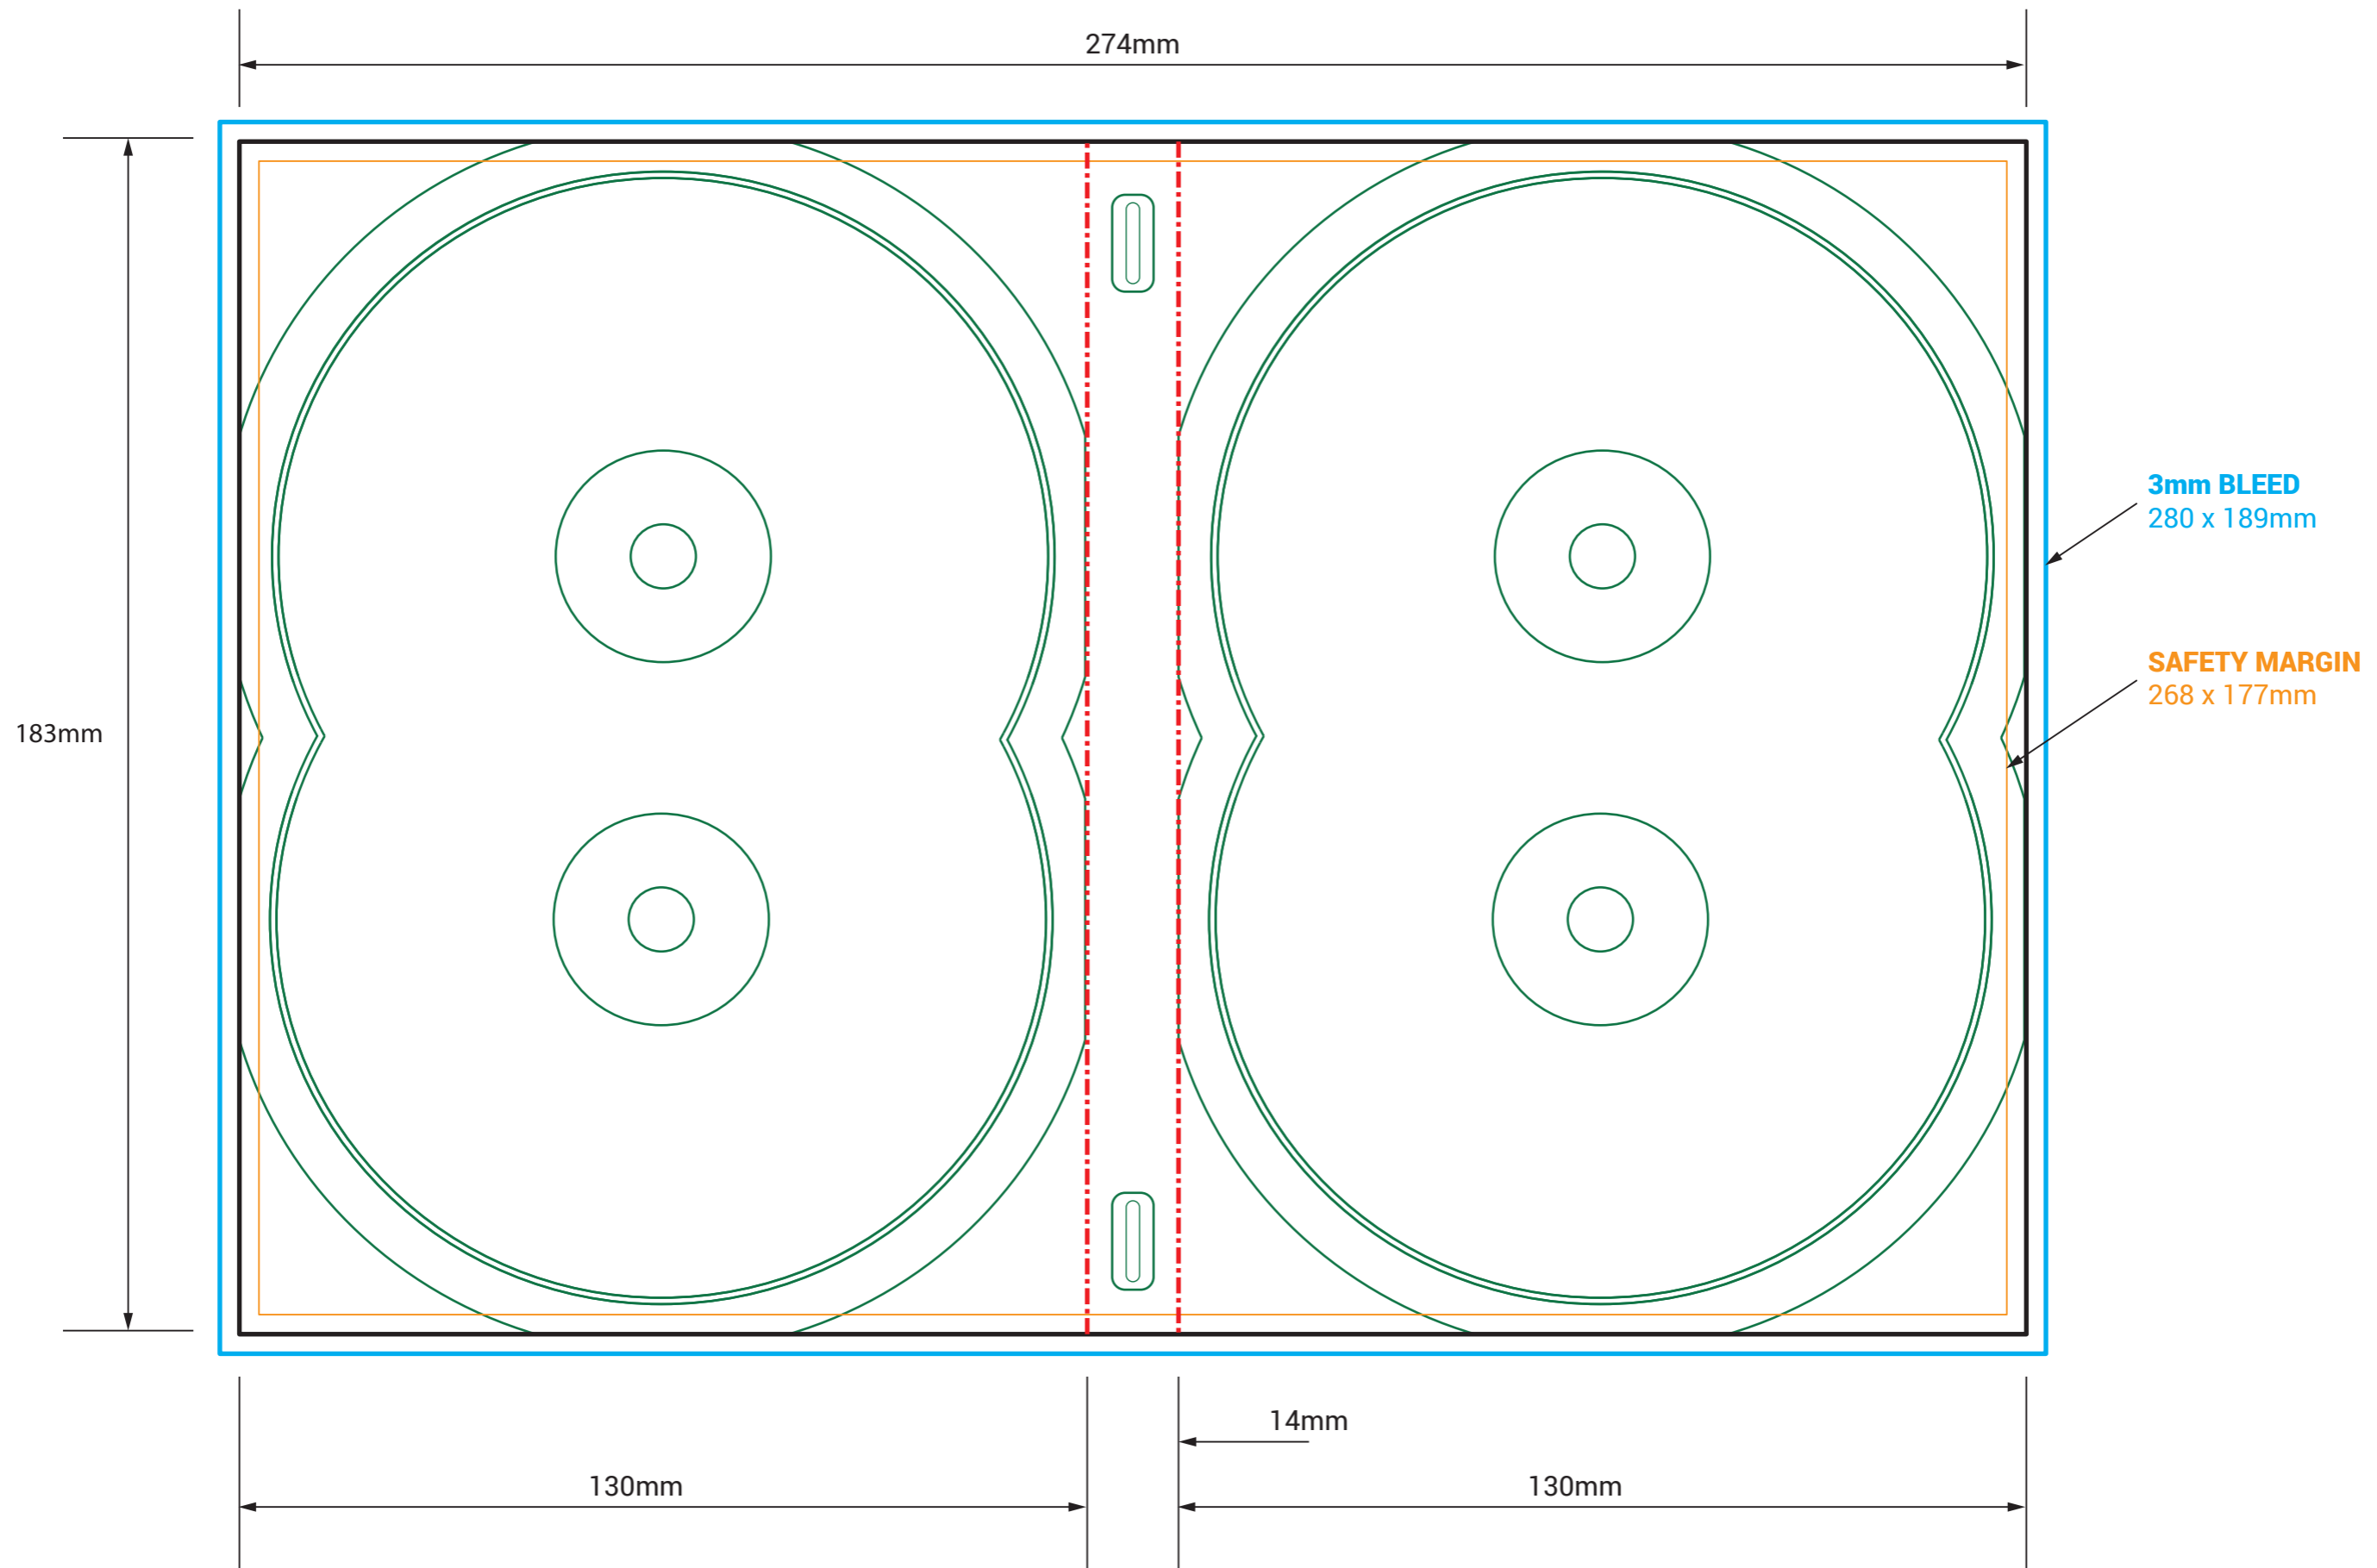

DVD SLICK - 6 DISC - INSIDE (DOUBLE SIDED)

! DO NOT INCLUDE THE TEMPLATE OR ANY OTHER NON-PRINT INFO IN THE FINAL PRINT READY PDF ART FILE.

IMPORTANT

- IMPORTANT INFO SHOULD MUST BE INSIDE SAFETY MARGINS
- FINAL ART MUST HAVE 3MM BLEED ON EACH CUT EDGE
- FINAL ART MUST BE CMYK AND 300 DPI
- PLEASE OUTLINE ALL FONTS
- SAVE ART AS PRINT READY PDF (Acrobat 6.0 (PDF 1.5) or higher)

	CUT
	FOLD
	BLEED
	SAFETY
	TRAY