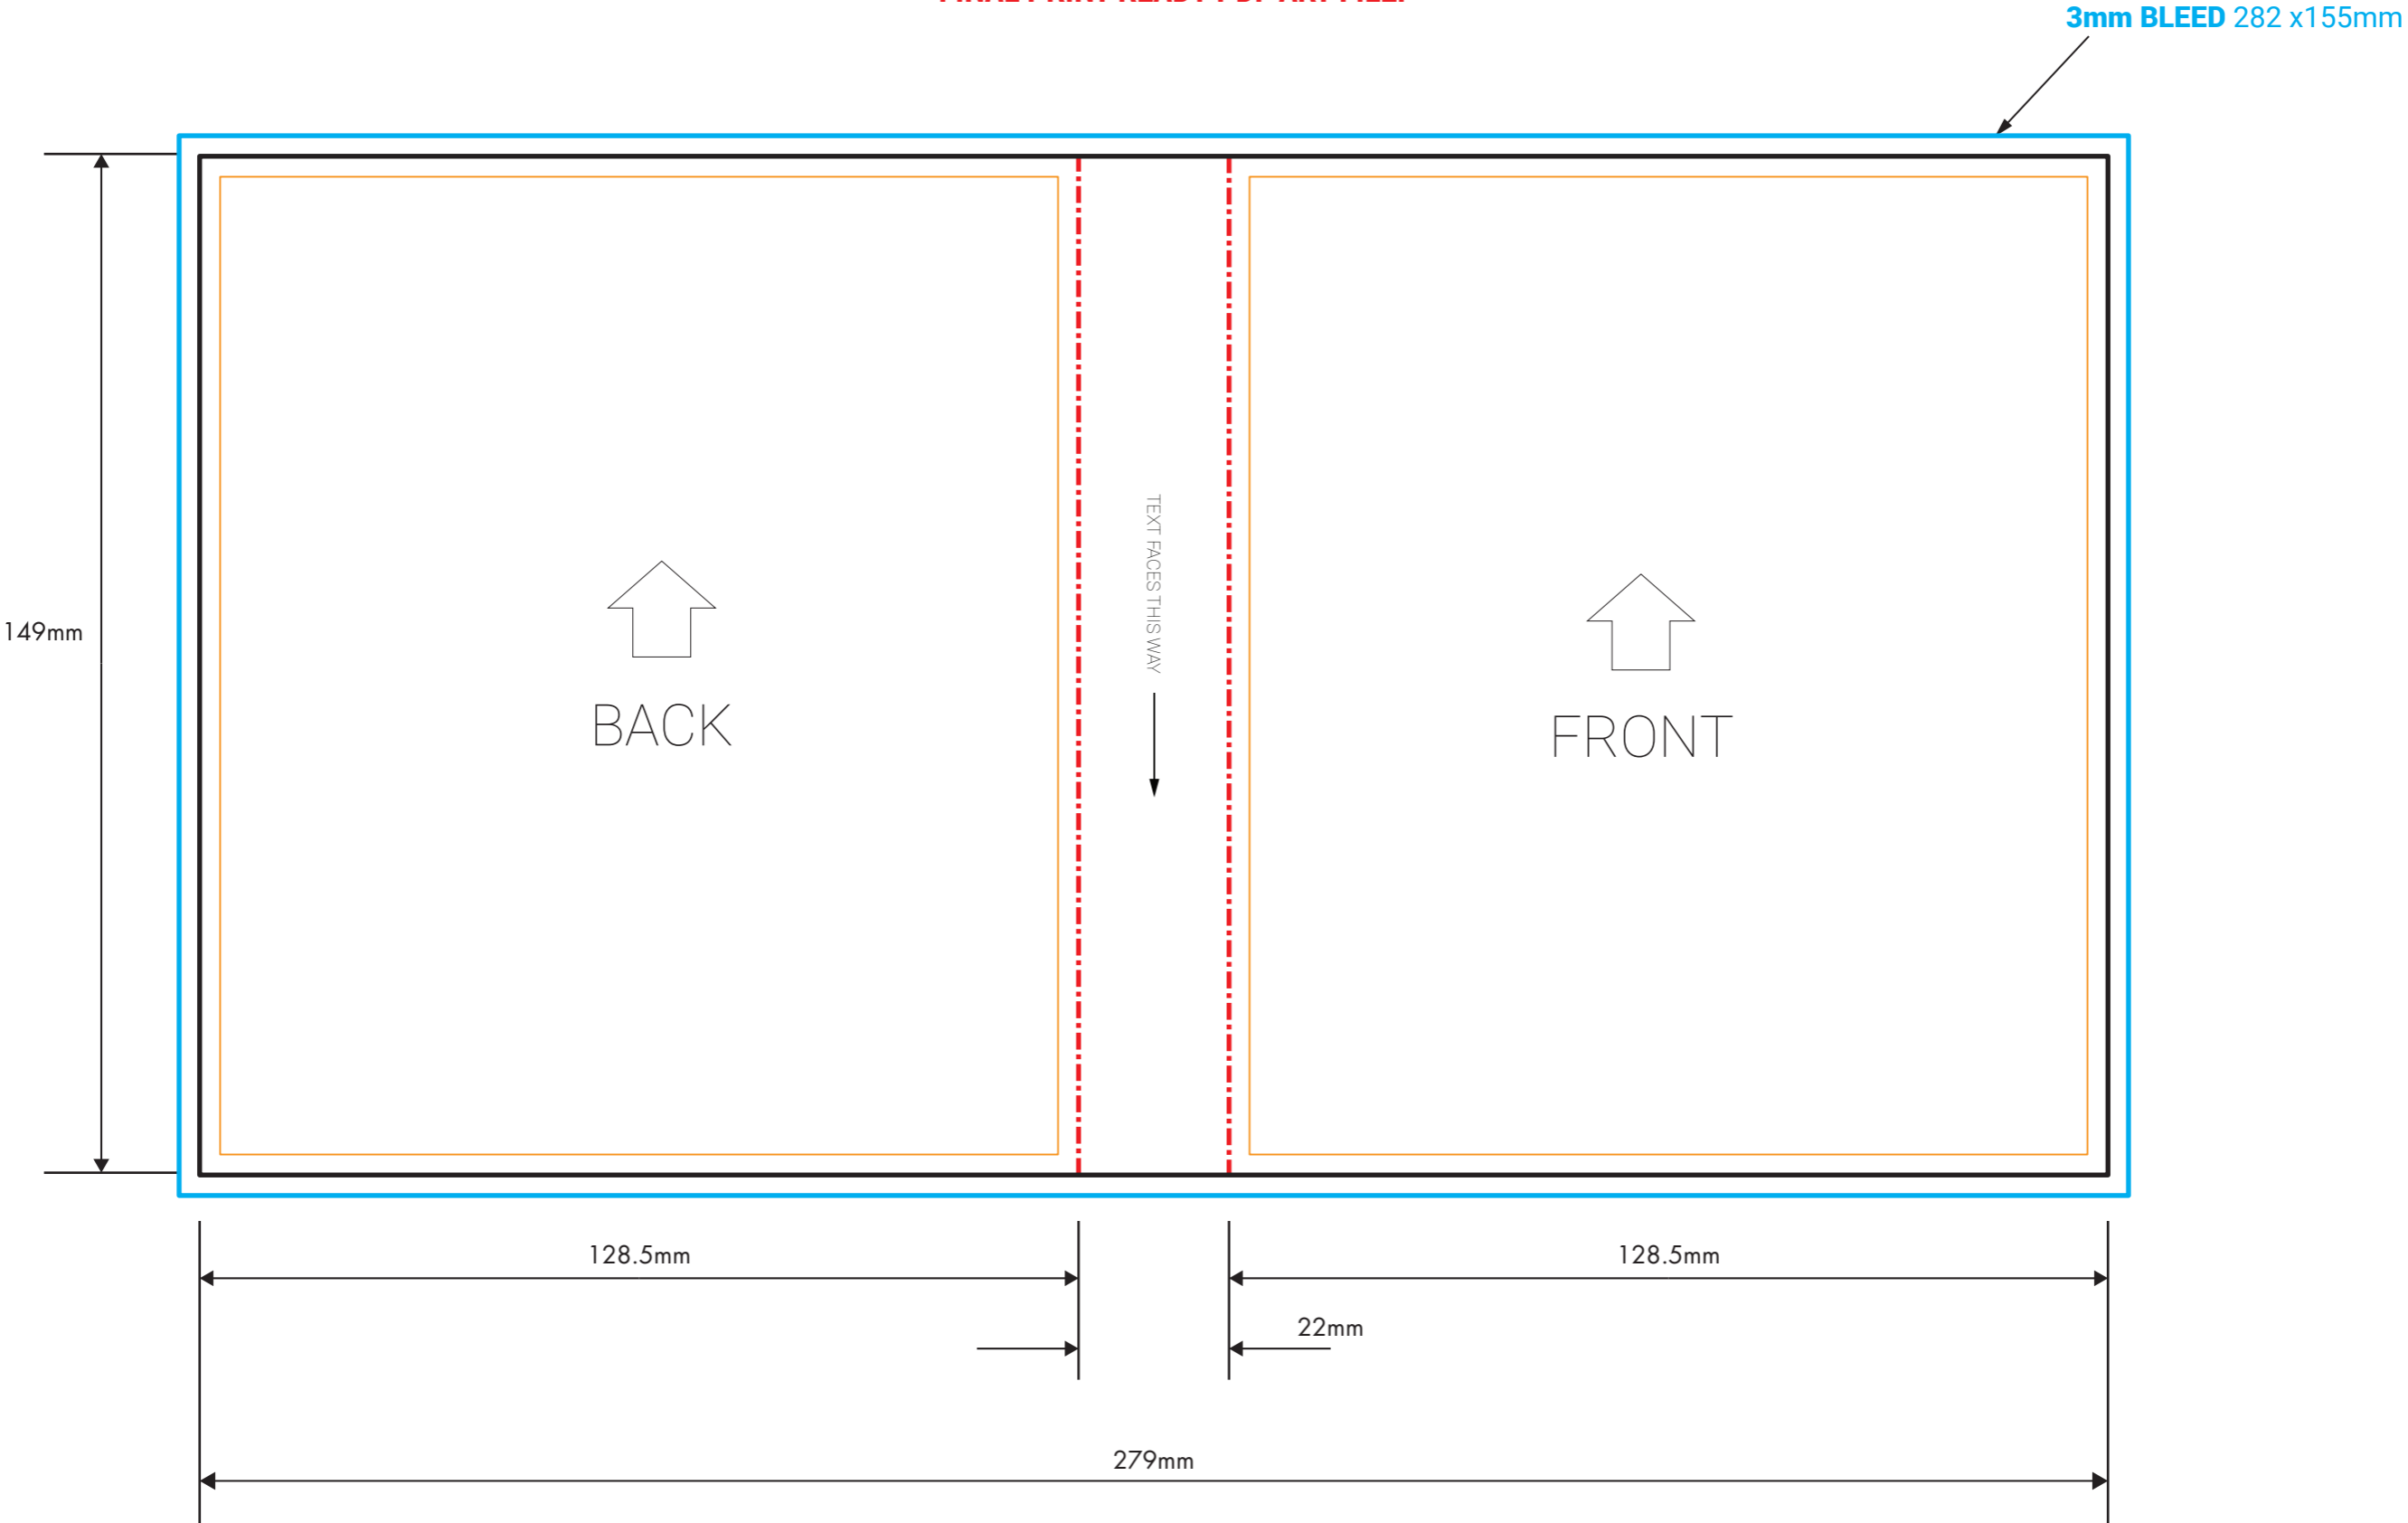

BLU-RAY SLICK - 4 DISC OUTSIDE (SINGLE SIDED)

! DO NOT INCLUDE THE TEMPLATE OR ANY OTHER NON-PRINT INFO IN THE FINAL PRINT READY PDF ART FILE.

THIS TEMPLATE IS 1:1 SCALE

EMAIL: PRINT@IMPLANT.COM.AU
PH: 1300 79 78 78

IMPORTANT

- IMPORTANT INFO SHOULD MUST BE INSIDE SAFETY MARGINS
- FINAL ART MUST HAVE 3MM BLEED ON EACH CUT EDGE
- FINAL ART MUST BE CMYK AND 300 DPI
- PLEASE OUTLINE ALL FONTS
- SAVE ART AS PRINT READY PDF (Acrobat 6.0 (PDF 1.5) or higher)

- CUT
- - - FOLD
- BLEED
- SAFETY

BLU-RAY SLICK - 4 DISC INSIDE (DOUBLE SIDED)

! DO NOT INCLUDE THE TEMPLATE OR ANY OTHER NON-PRINT INFO IN THE FINAL PRINT READY PDF ART FILE.

IMPORTANT

- IMPORTANT INFO SHOULD MUST BE INSIDE SAFETY MARGINS
- FINAL ART MUST HAVE 3MM BLEED ON EACH CUT EDGE
- FINAL ART MUST BE CMYK AND 300 DPI
- PLEASE OUTLINE ALL FONTS
- SAVE ART AS PRINT READY PDF (Acrobat 6.0 (PDF 1.5) or higher)