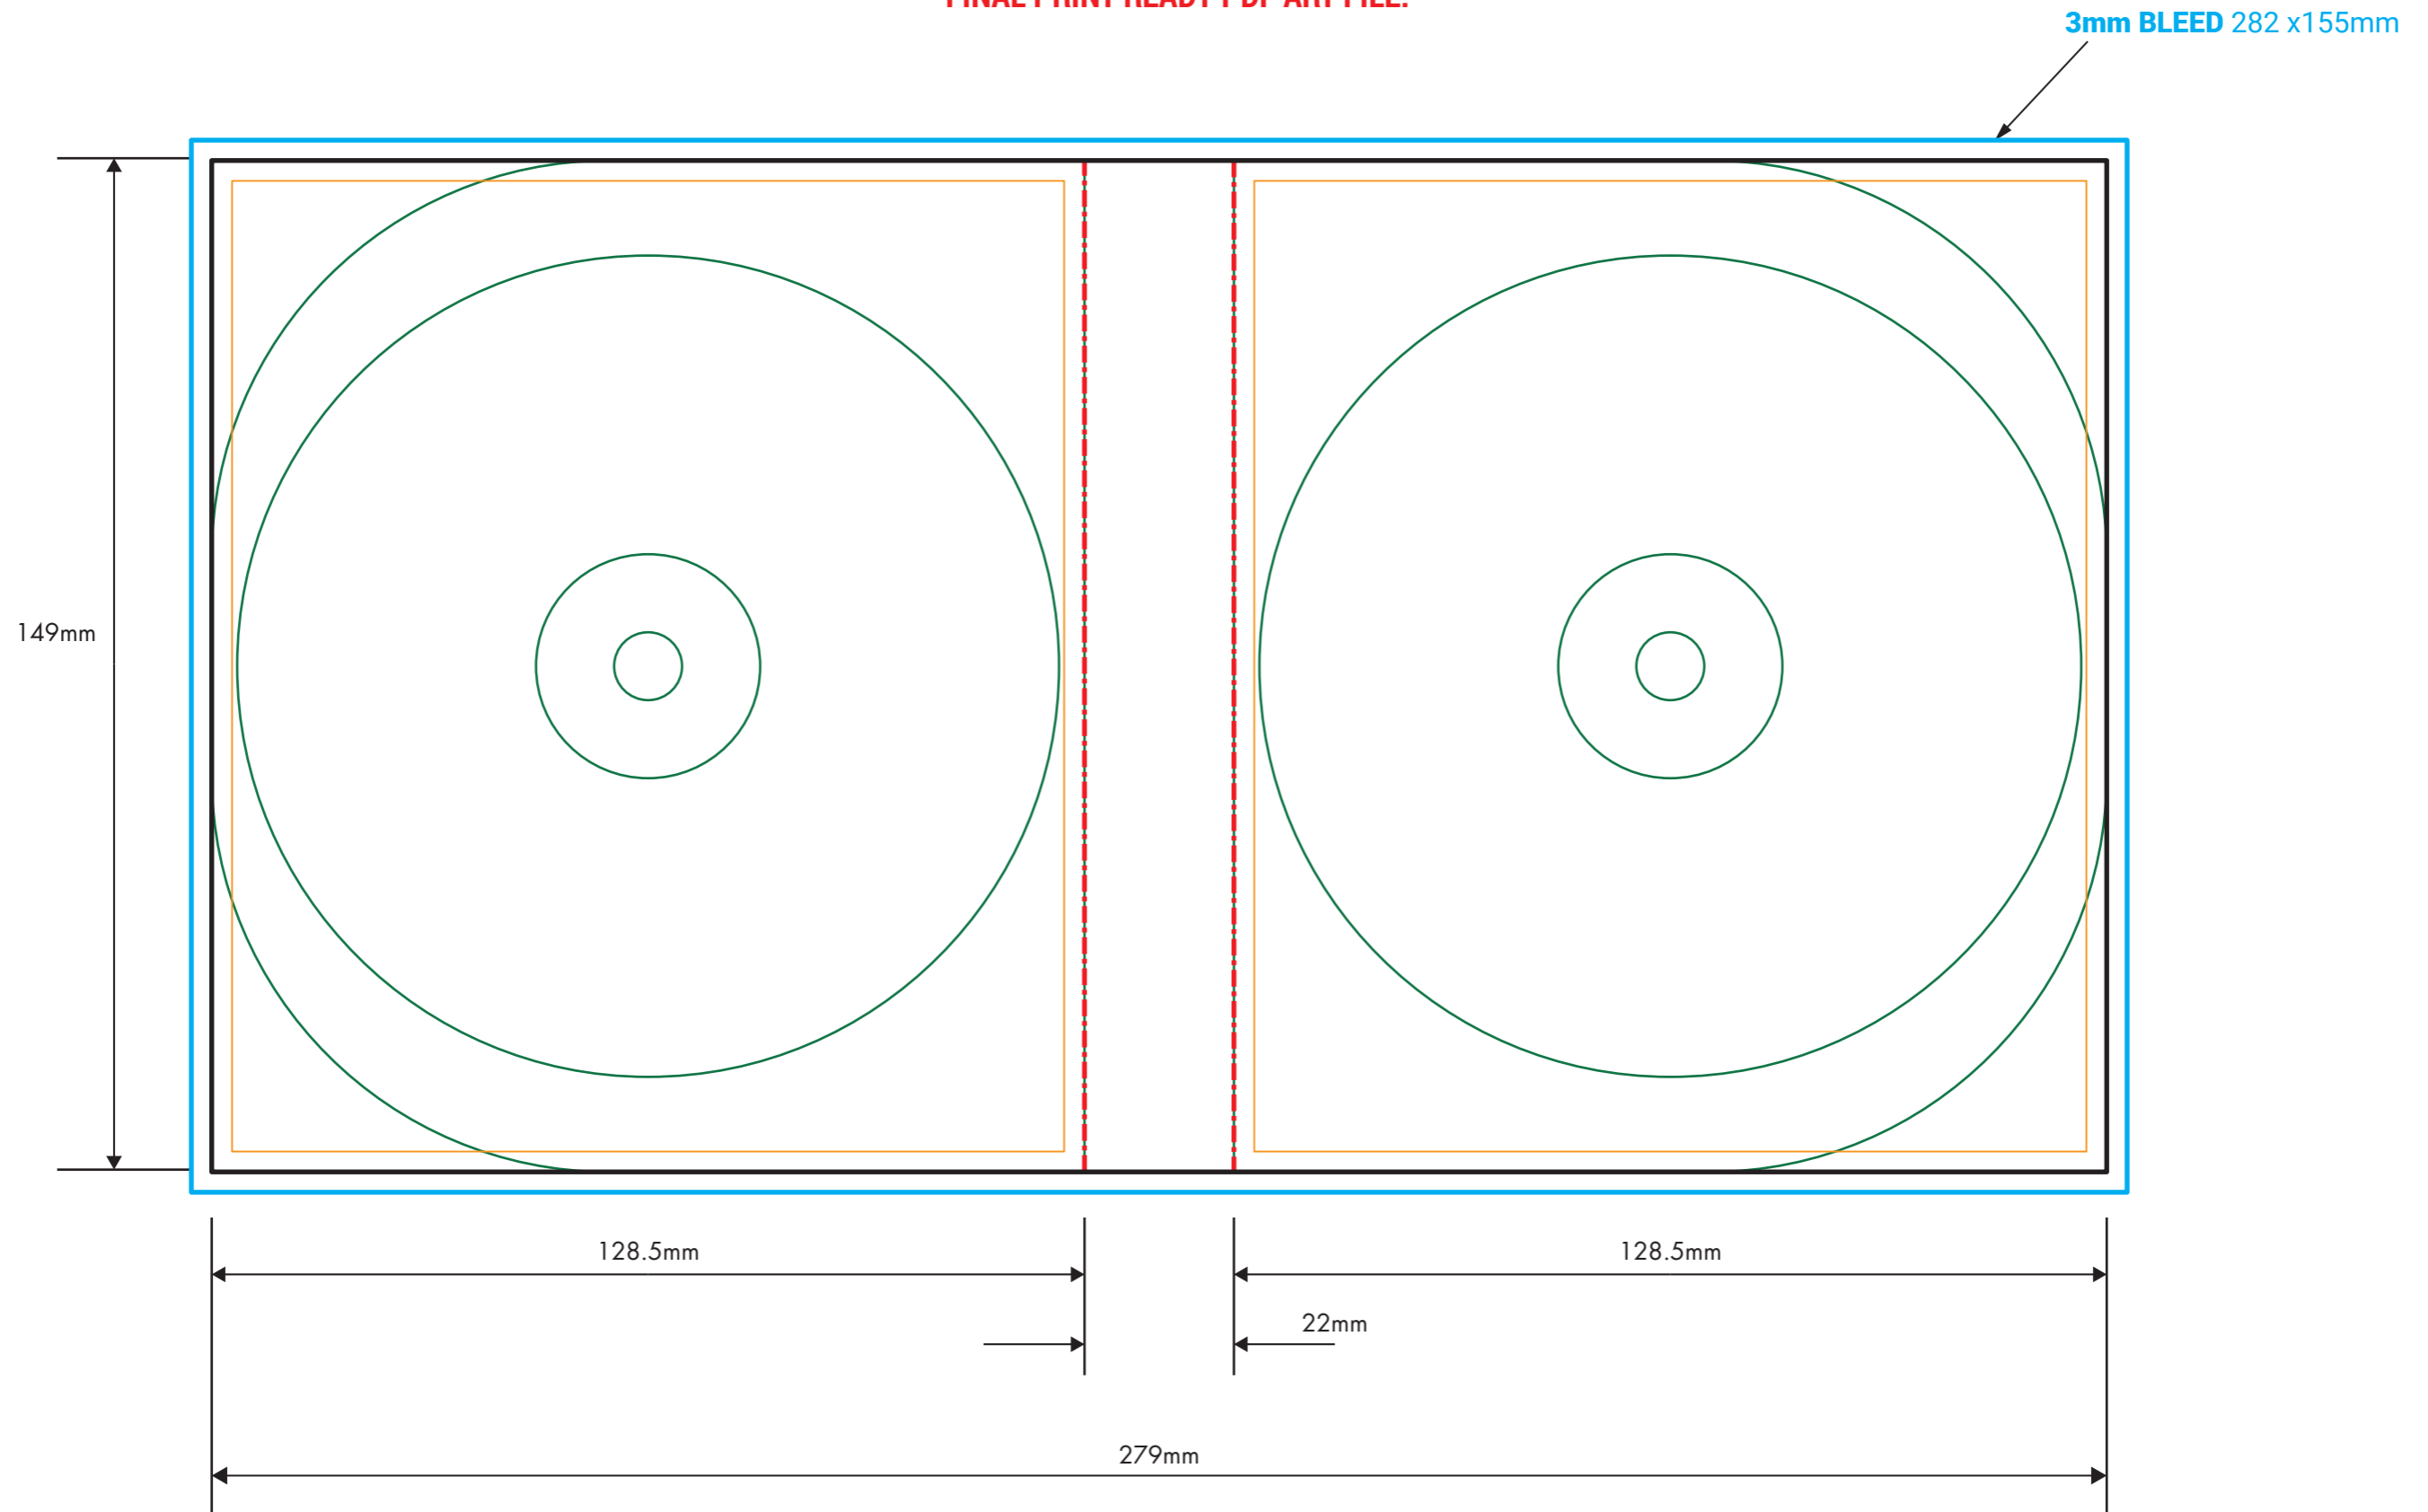

IMPORTANT

- IMPORTANT INFO SHOULD MUST BE INSIDE SAFETY MARGINS
- FINAL ART MUST HAVE 3MM BLEED ON EACH CUT EDGE
- FINAL ART MUST BE CMYK AND 300 DPI
- PLEASE OUTLINE ALL FONTS
- SAVE ART AS PRINT READY PDF (Acrobat 6.0 (PDF 1.5) or higher)

- CUT
- - - FOLD
- BLEED
- SAFETY

BLU-RAY SLICK - 4 DISC INSIDE (DOUBLE SIDED)

! DO NOT INCLUDE THE TEMPLATE OR ANY OTHER NON-PRINT INFO IN THE FINAL PRINT READY PDF ART FILE.

IMPORTANT

- IMPORTANT INFO SHOULD MUST BE INSIDE SAFETY MARGINS
- FINAL ART MUST HAVE 3MM BLEED ON EACH CUT EDGE
- FINAL ART MUST BE CMYK AND 300 DPI
- PLEASE OUTLINE ALL FONTS
- SAVE ART AS PRINT READY PDF (Acrobat 6.0 (PDF 1.5) or higher)