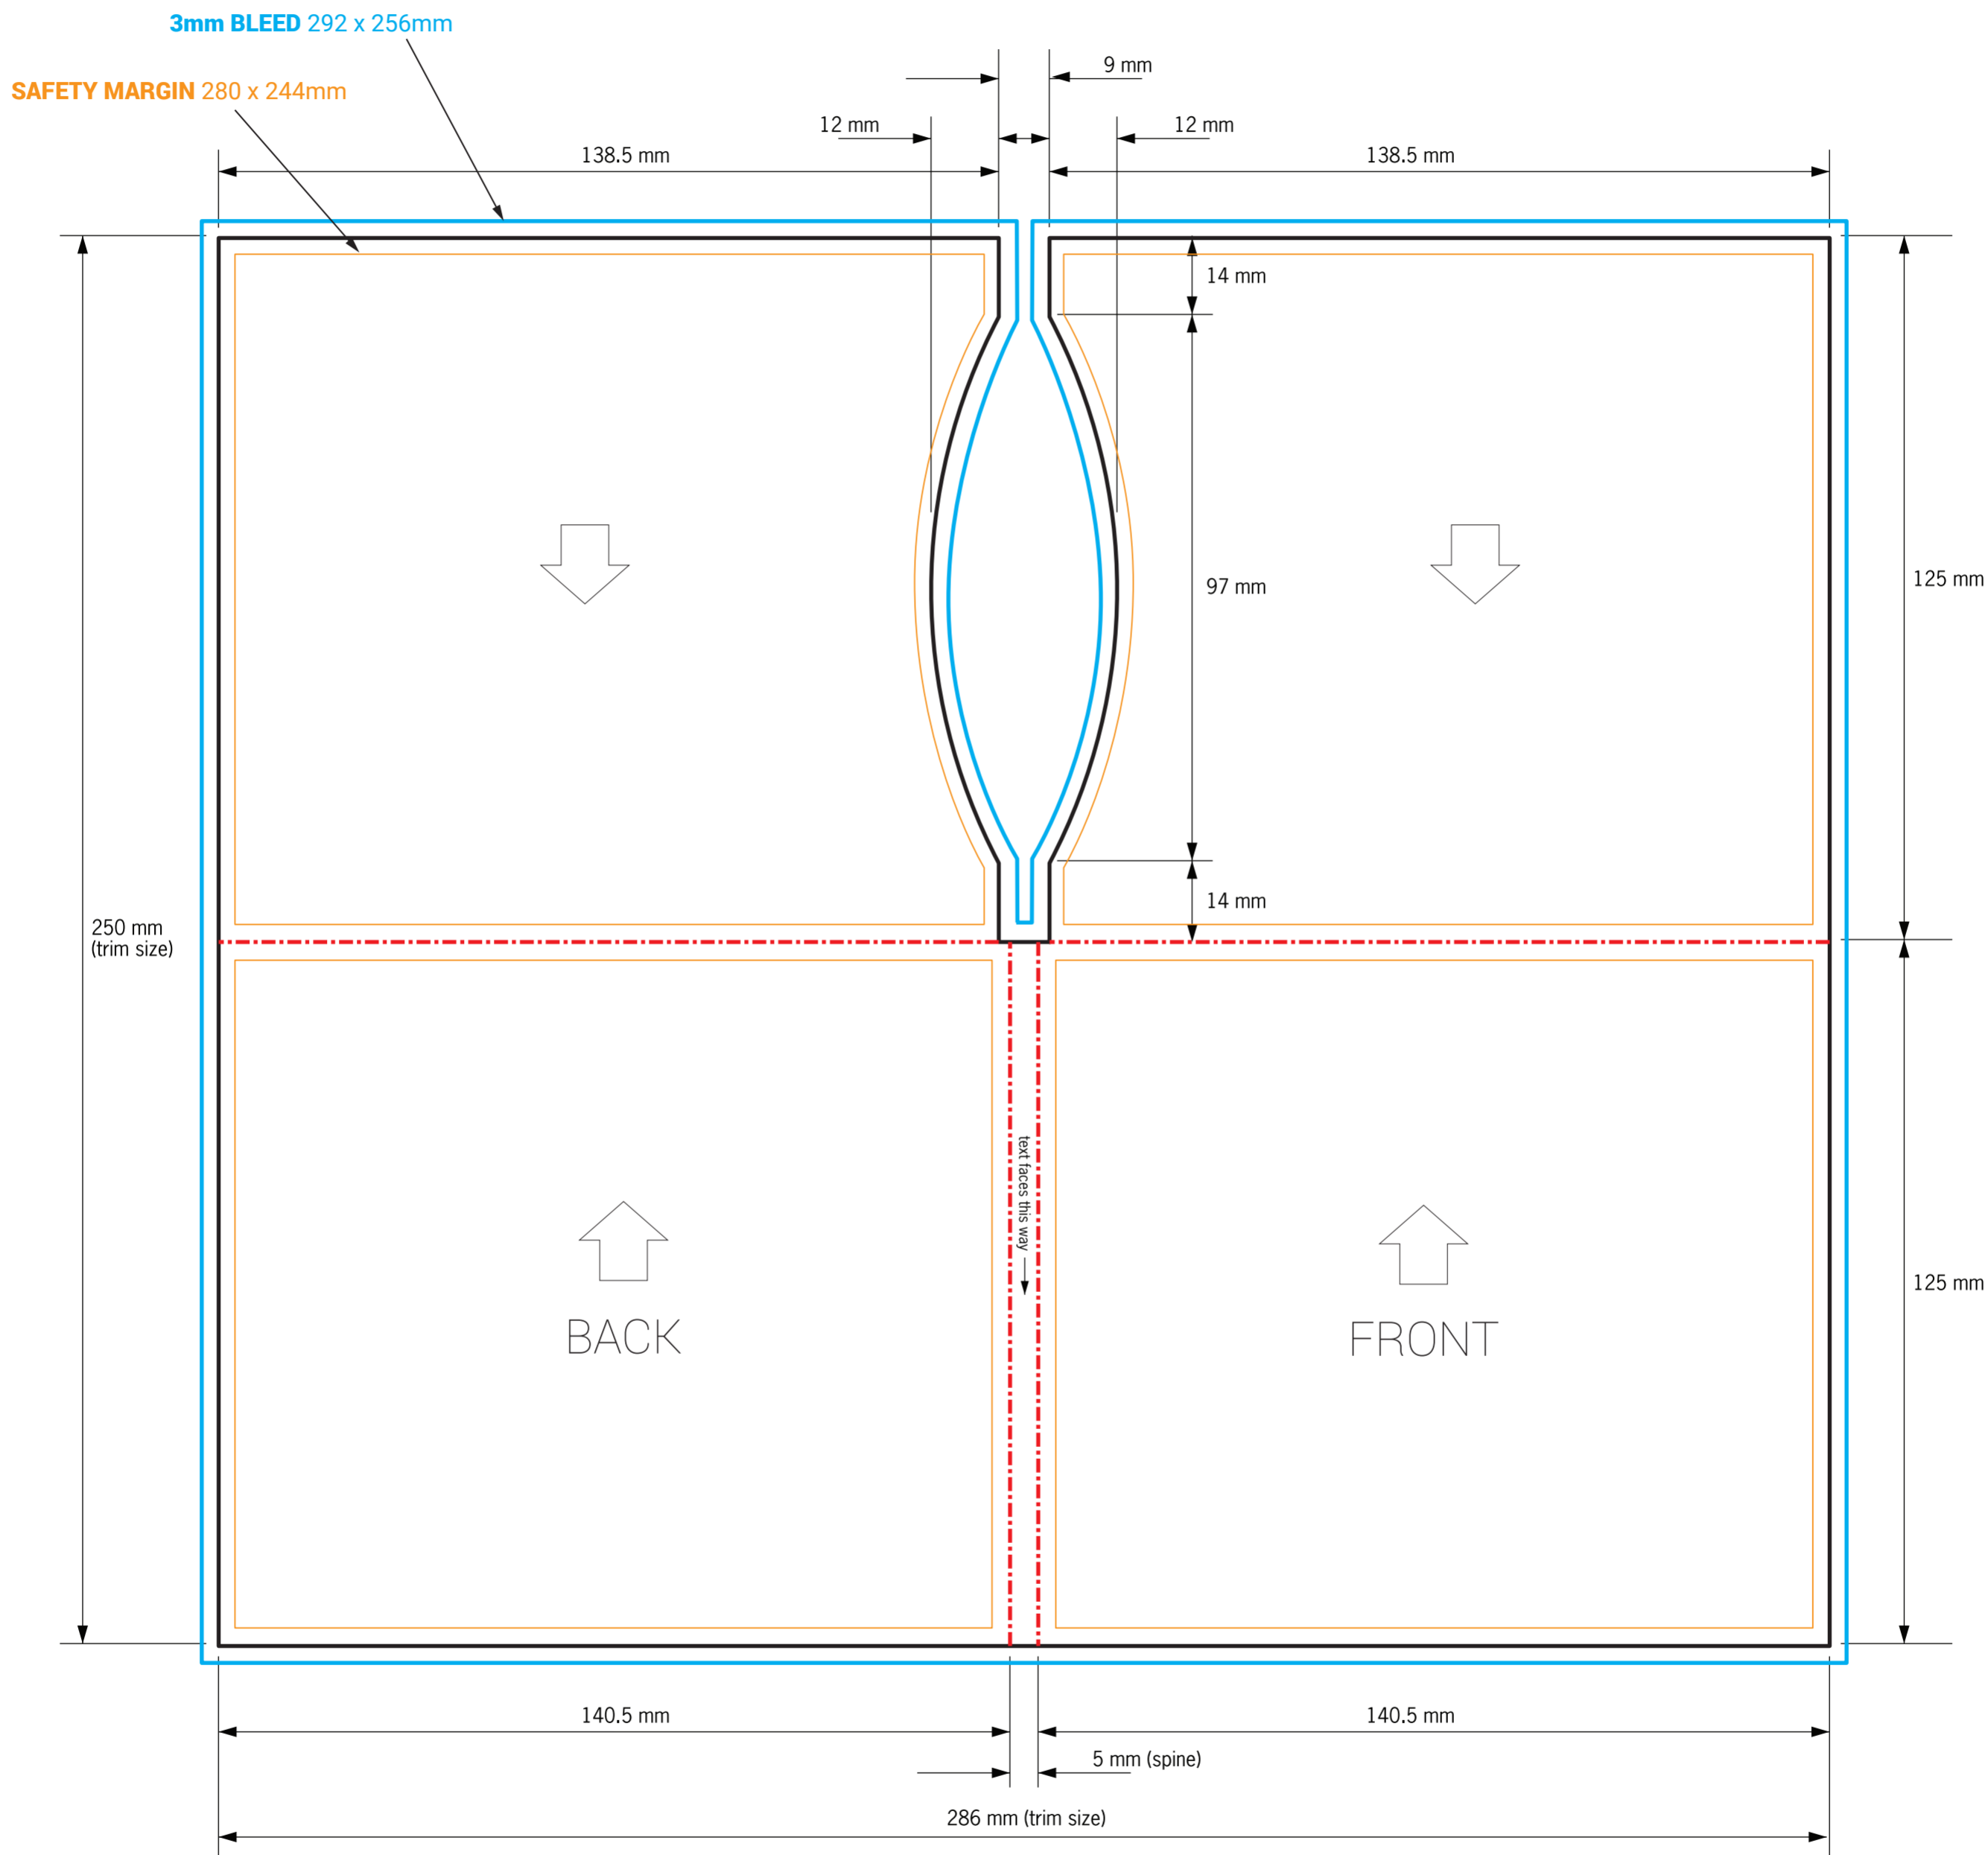

GATEFOLD DOUBLE POCKET

! DO NOT INCLUDE THE TEMPLATE OR ANY OTHER NON-PRINT INFO IN THE FINAL PRINT READY PDF ART FILE.

IMPORTANT

- IMPORTANT INFO SHOULD MUST BE INSIDE SAFETY MARGINS
- FINAL ART MUST HAVE 3MM BLEED ON EACH CUT EDGE
- FINAL ART MUST BE CMYK AND 300 DPI
- PLEASE OUTLINE ALL FONTS
- SAVE ART AS PRINT READY PDF (Acrobat 6.0 (PDF 1.5) or higher)

- CUT
- - - FOLD
- BLEED
- SAFETY