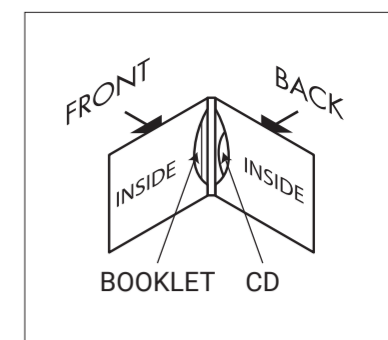

GATEFOLD DOUBLE POCKET

! DO NOT INCLUDE THE TEMPLATE OR ANY OTHER NON-PRINT INFO IN THE FINAL PRINT READY PDF ART FILE.

IMPORTANT

- IMPORTANT INFO SHOULD MUST BE INSIDE SAFETY MARGINS
- FINAL ART MUST HAVE 3MM BLEED ON EACH CUT EDGE
- FINAL ART MUST BE CMYK AND 300 DPI
- PLEASE OUTLINE ALL FONTS
- SAVE ART AS PRINT READY PDF (Acrobat 6.0 (PDF 1.5) or higher)

- CUT
- - - FOLD
- BLEED
- SAFETY