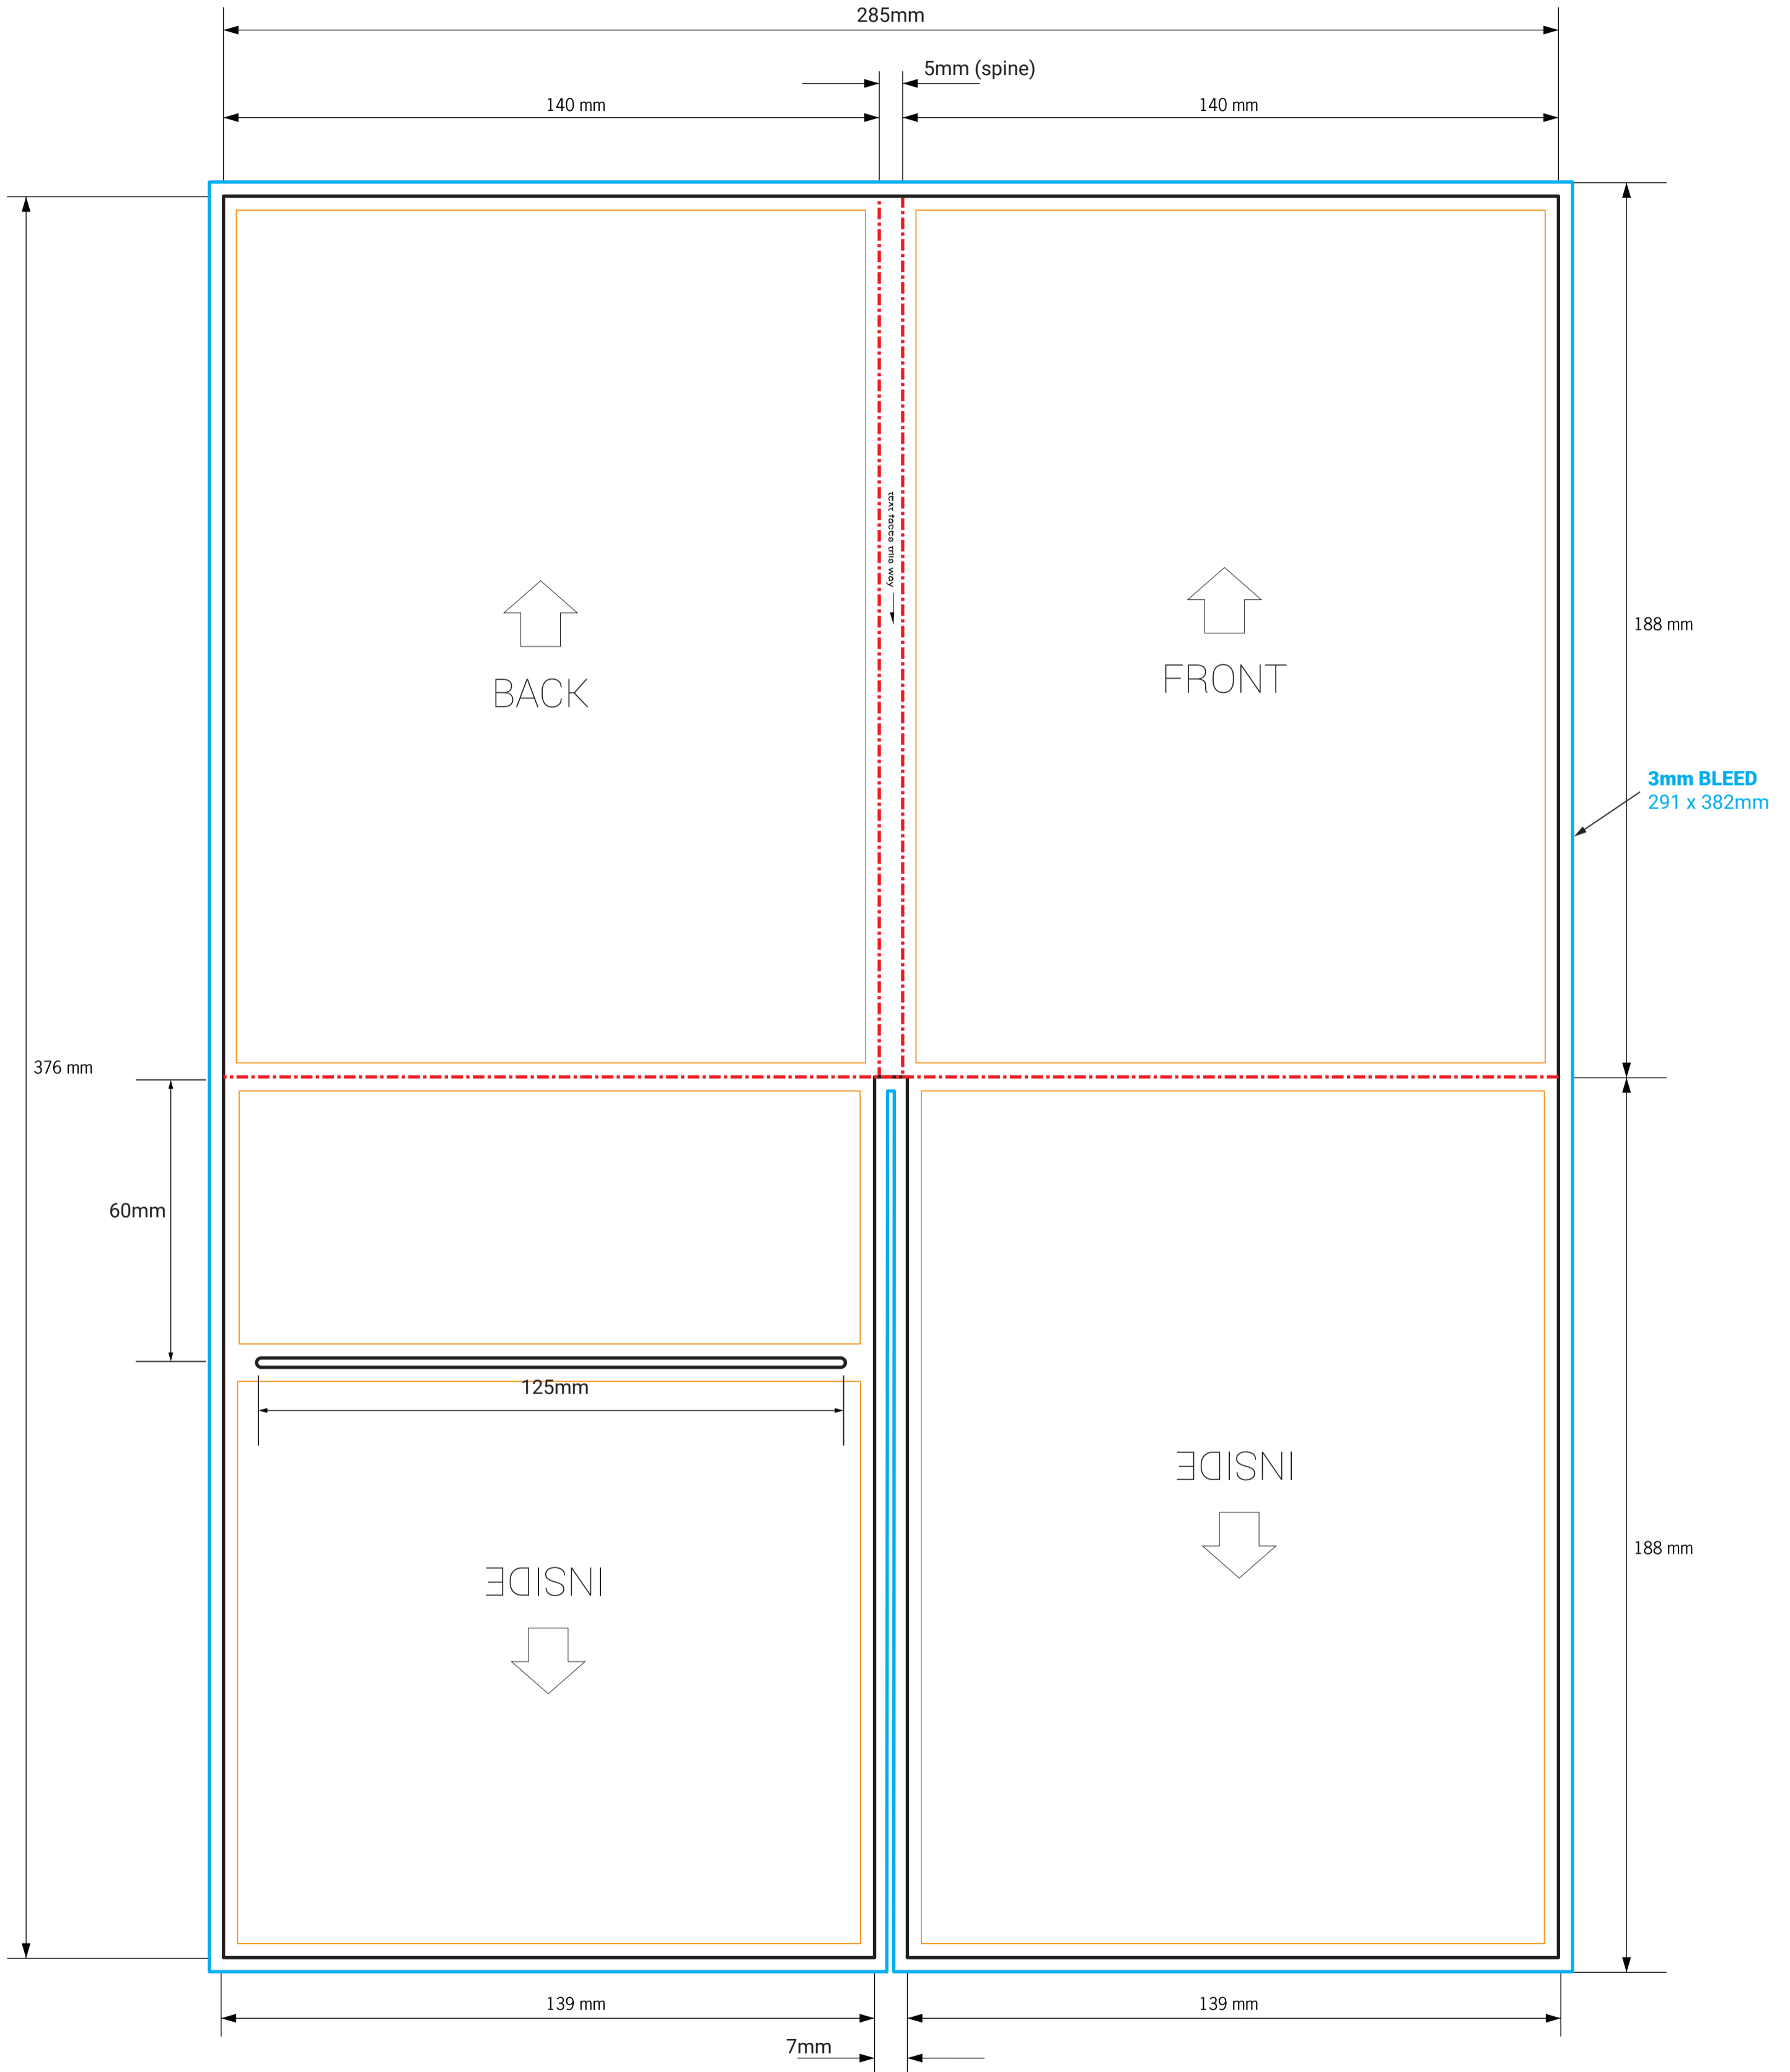

DVD GATEFOLD - 4 PANEL

IMPORTANT

- IMPORTANT INFO SHOULD MUST BE INSIDE SAFETY MARGINS
- FINAL ART MUST HAVE 3MM BLEED ON EACH CUT EDGE
- FINAL ART MUST BE CMYK AND 300 DPI
- PLEASE OUTLINE ALL FONTS
- SAVE ART AS PRINT READY PDF (Acrobat 6.0 (PDF 1.5) or higher)

-  CUT
-  FOLD
-  BLEED
-  SAFETY
-  TRAY