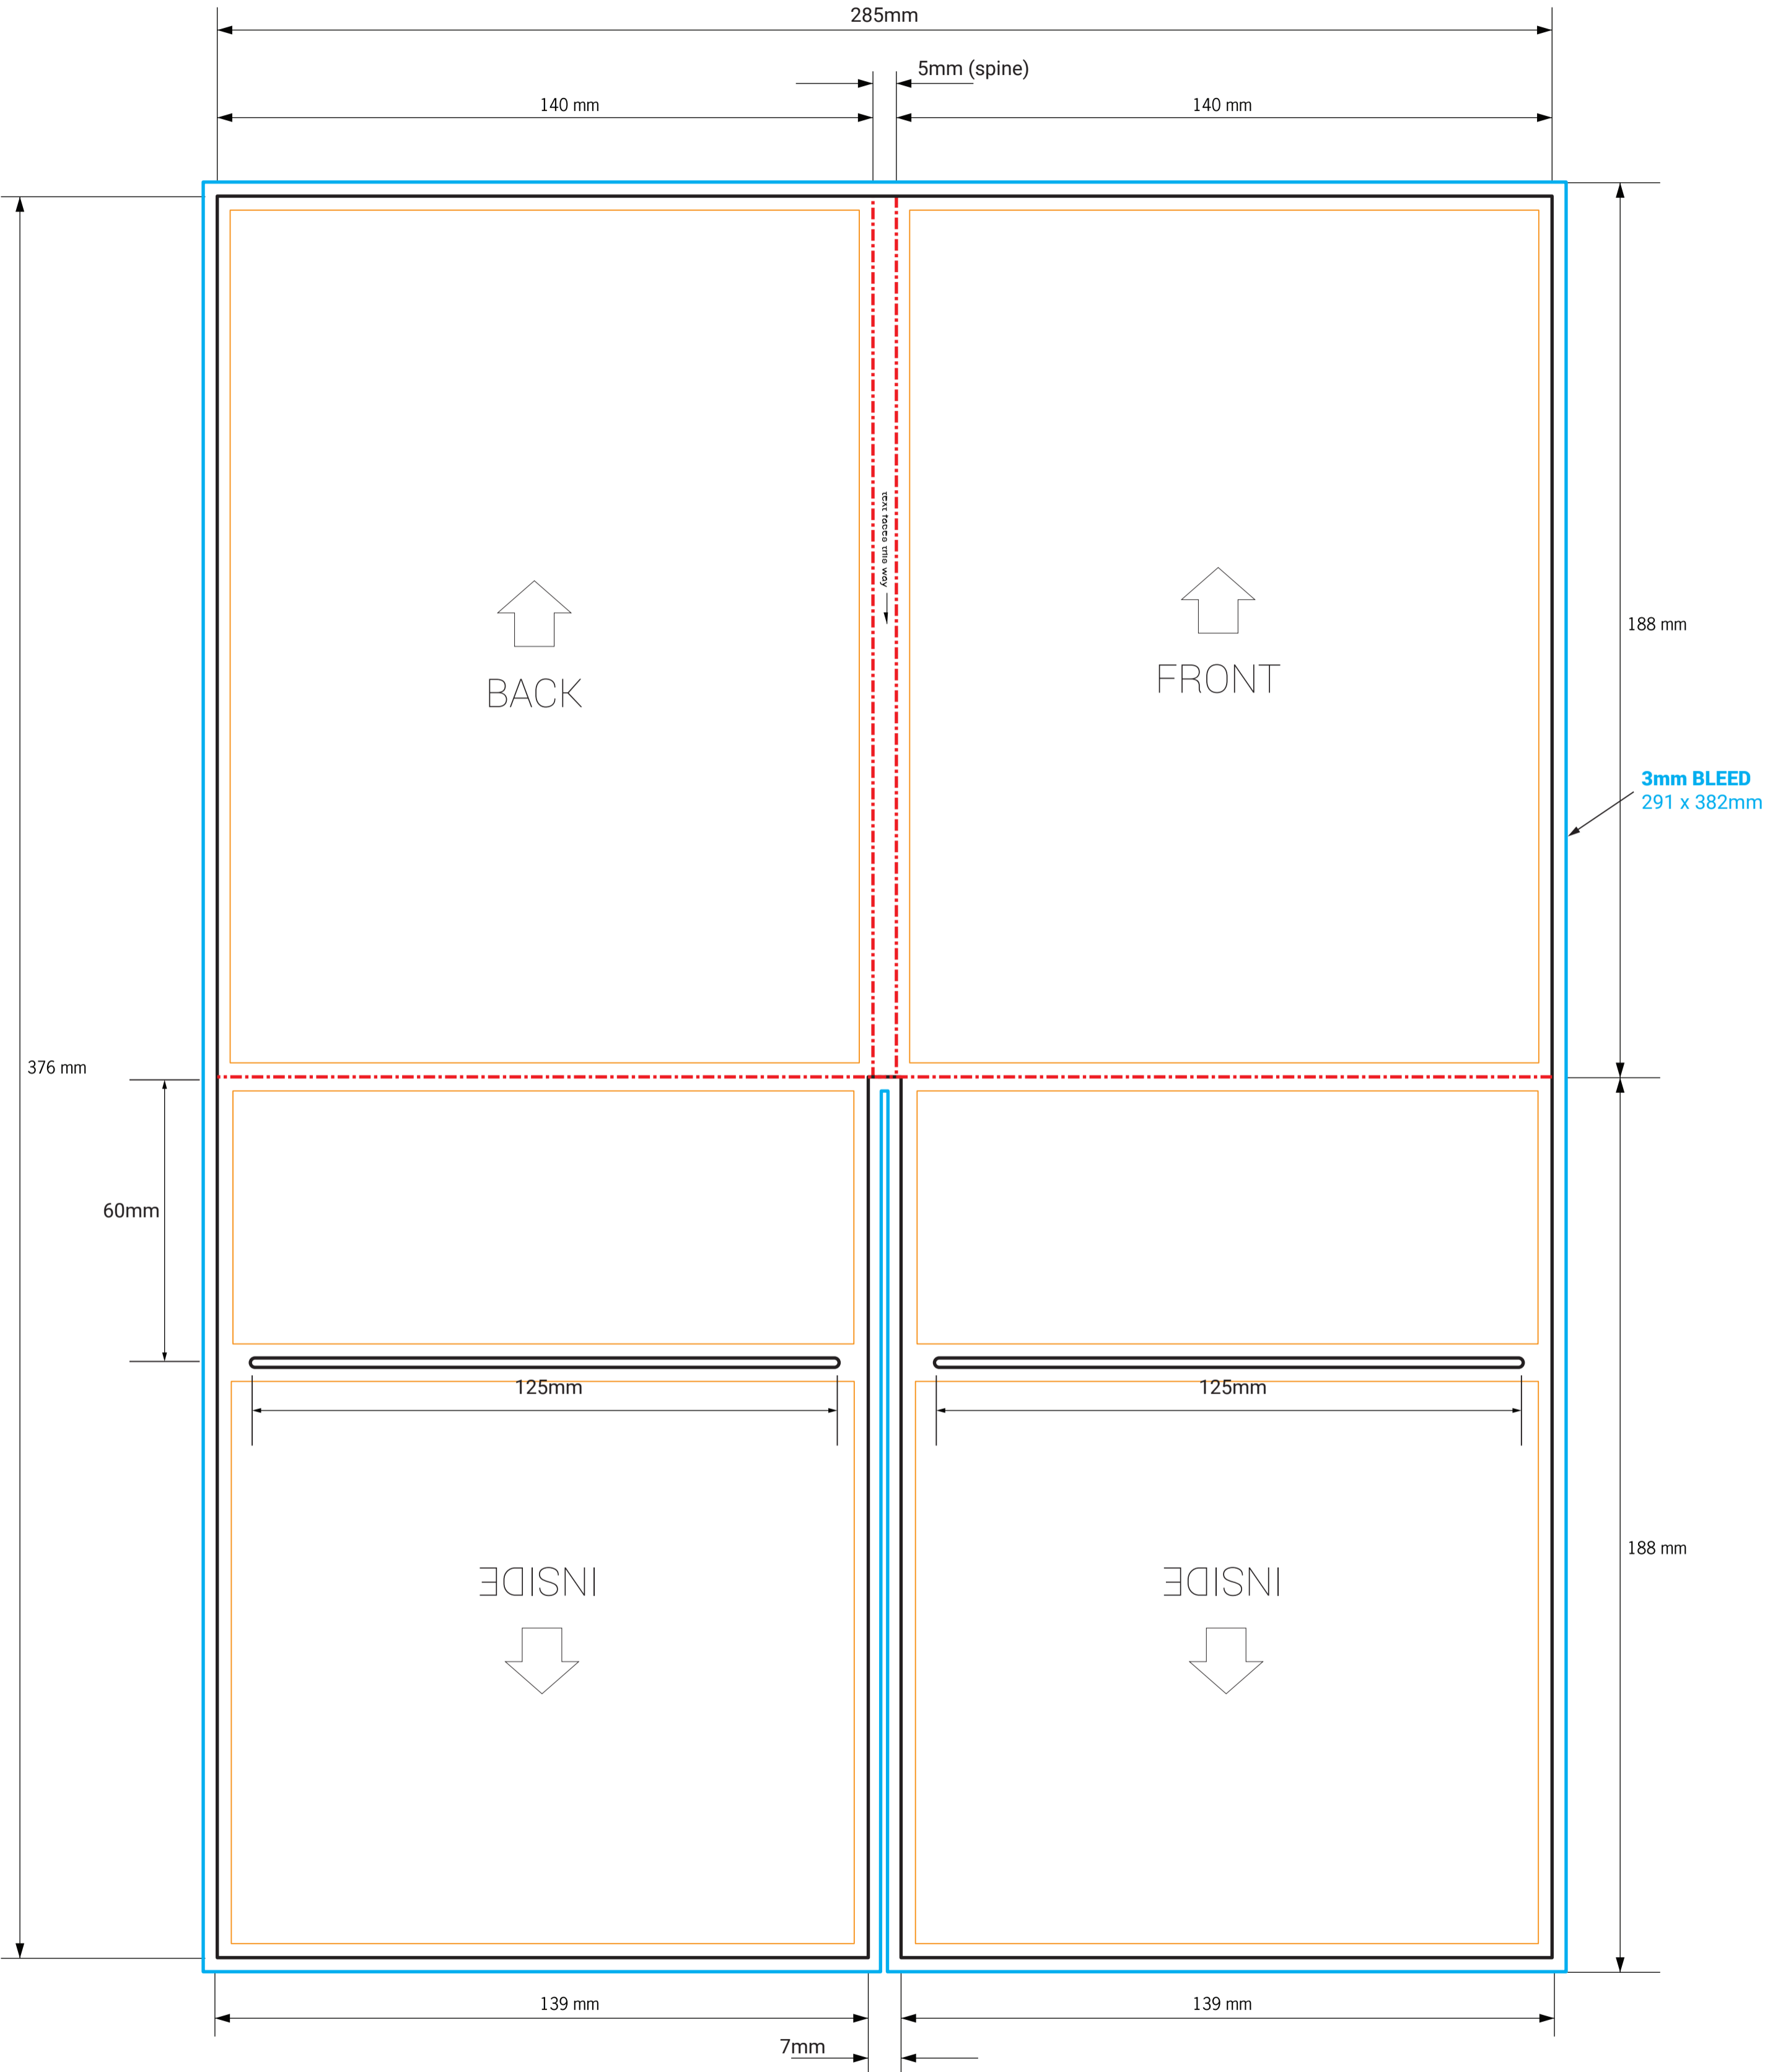

DVD GATEFOLD - 4 PANEL - 2 SLOTS

IMPORTANT

- IMPORTANT INFO SHOULD MUST BE INSIDE SAFETY MARGINS
- FINAL ART MUST HAVE 3MM BLEED ON EACH CUT EDGE
- FINAL ART MUST BE CMYK AND 300 DPI
- PLEASE OUTLINE ALL FONTS
- SAVE ART AS PRINT READY PDF (Acrobat 6.0 (PDF 1.5) or higher)

- CUT
- FOLD
- BLEED
- SAFETY
- TRAY