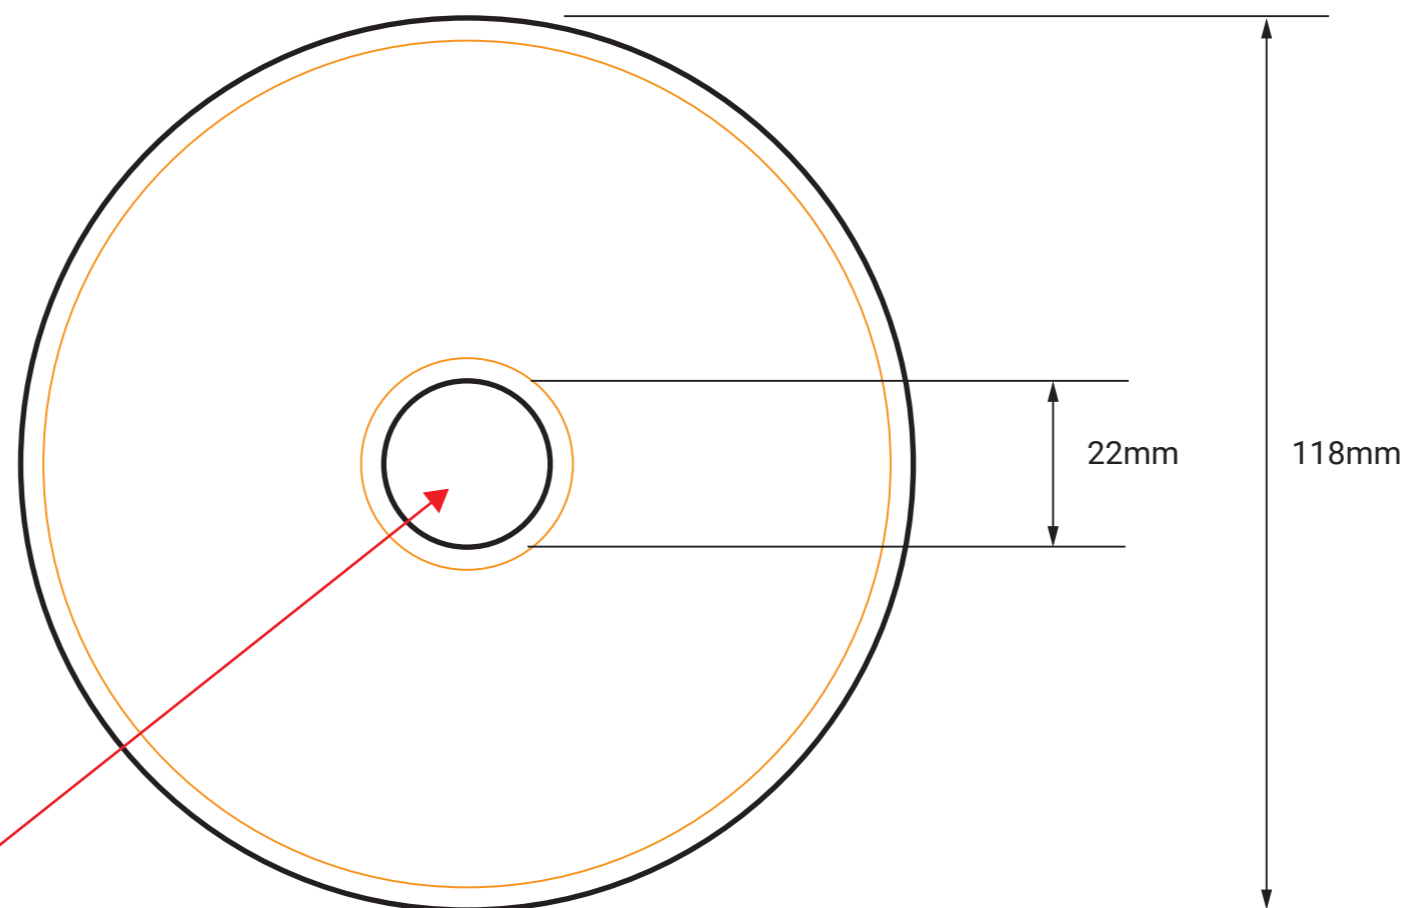

DUPLICATED CD or DVD

- For runs less than 500 units
- White base
- Full colour print

BASIC PRINT

Up to 1/3 of the disc surface printed

FULL PRINT

1/3 or more of the disc surface printed

UV GLOSS COAT

Recommended for dark or black artwork

**DO NOT CROP ARTWORK
OUT OF INNER CIRCLE**

OUTER EDGE

Diameter 118mm

INNER EDGE

Diameter 22mm

SAFETY OUTER EDGE

Diameter 112mm

SAFETY INNER EDGE

Diameter 28mm

DO NOT INCLUDE THE TEMPLATE OR ANY OTHER NON-PRINT INFO IN THE FINAL PRINT READY PDF ART FILE.

IMPORTANT

- IMPORTANT INFO MUST BE INSIDE SAFETY MARGINS
- FINAL ART MUST BE CMYK AND 300 DPI
- OUTLINE ALL FONTS
- **DO NOT CROP OUT INNER CIRCLE**
- SAVE ART AS PRINT READY PDF (Acrobat 6.0 (PDF 1.5) or higher)