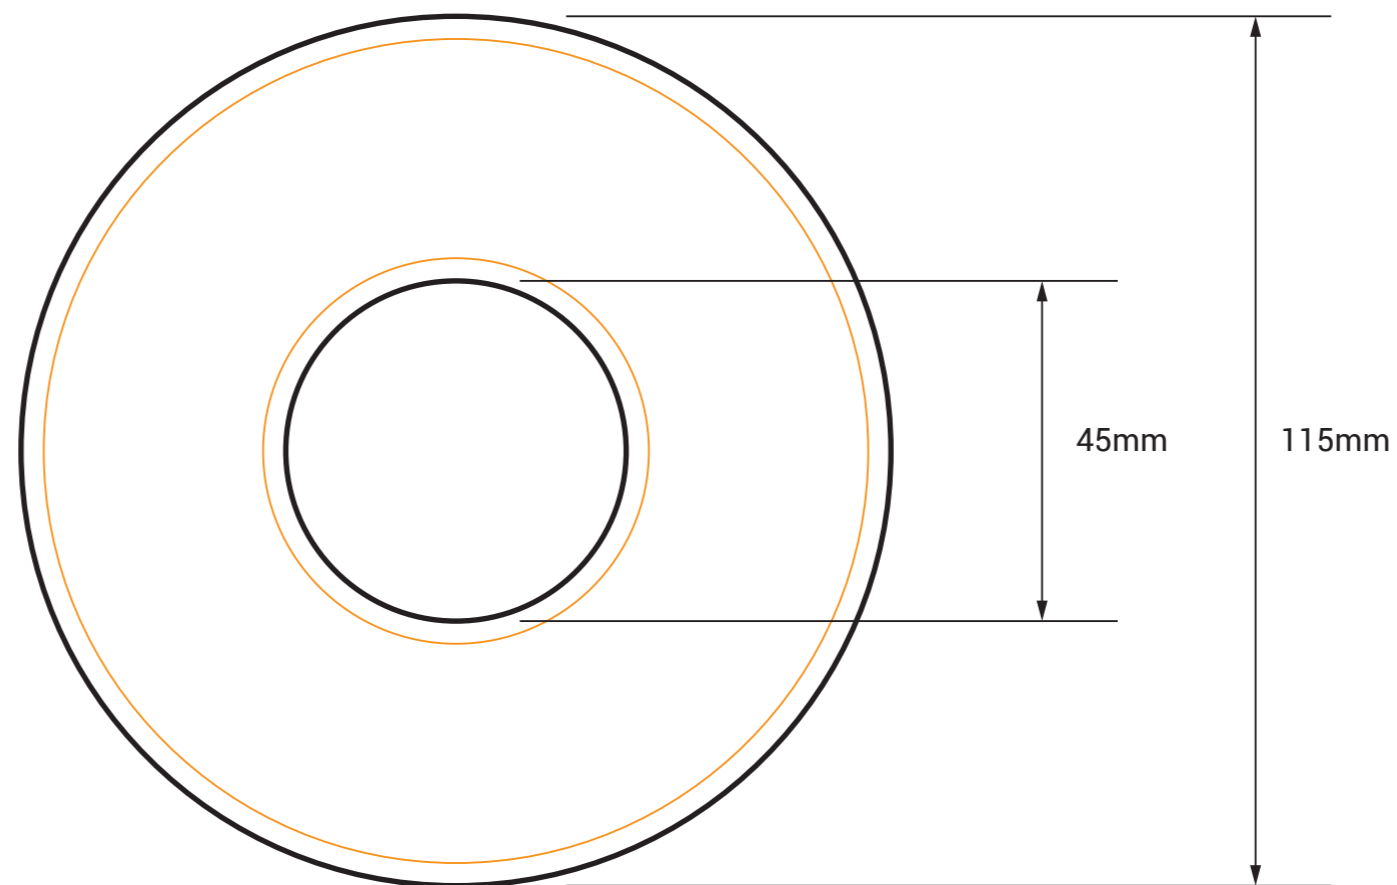

DUPLICATED CD or DVD - BLACK TEXT PRINT - PRINTABLE AREA

- For runs less than 500 units
- Silver or white base
- Black text only

**FOR BEST RESULTS:
DO NOT** outline fonts

OUTER EDGE	INNER EDGE	SAFETY OUTER EDGE	SAFETY INNER EDGE
Diameter 115mm	Diameter 45mm	Diameter 109mm	Diameter 51mm