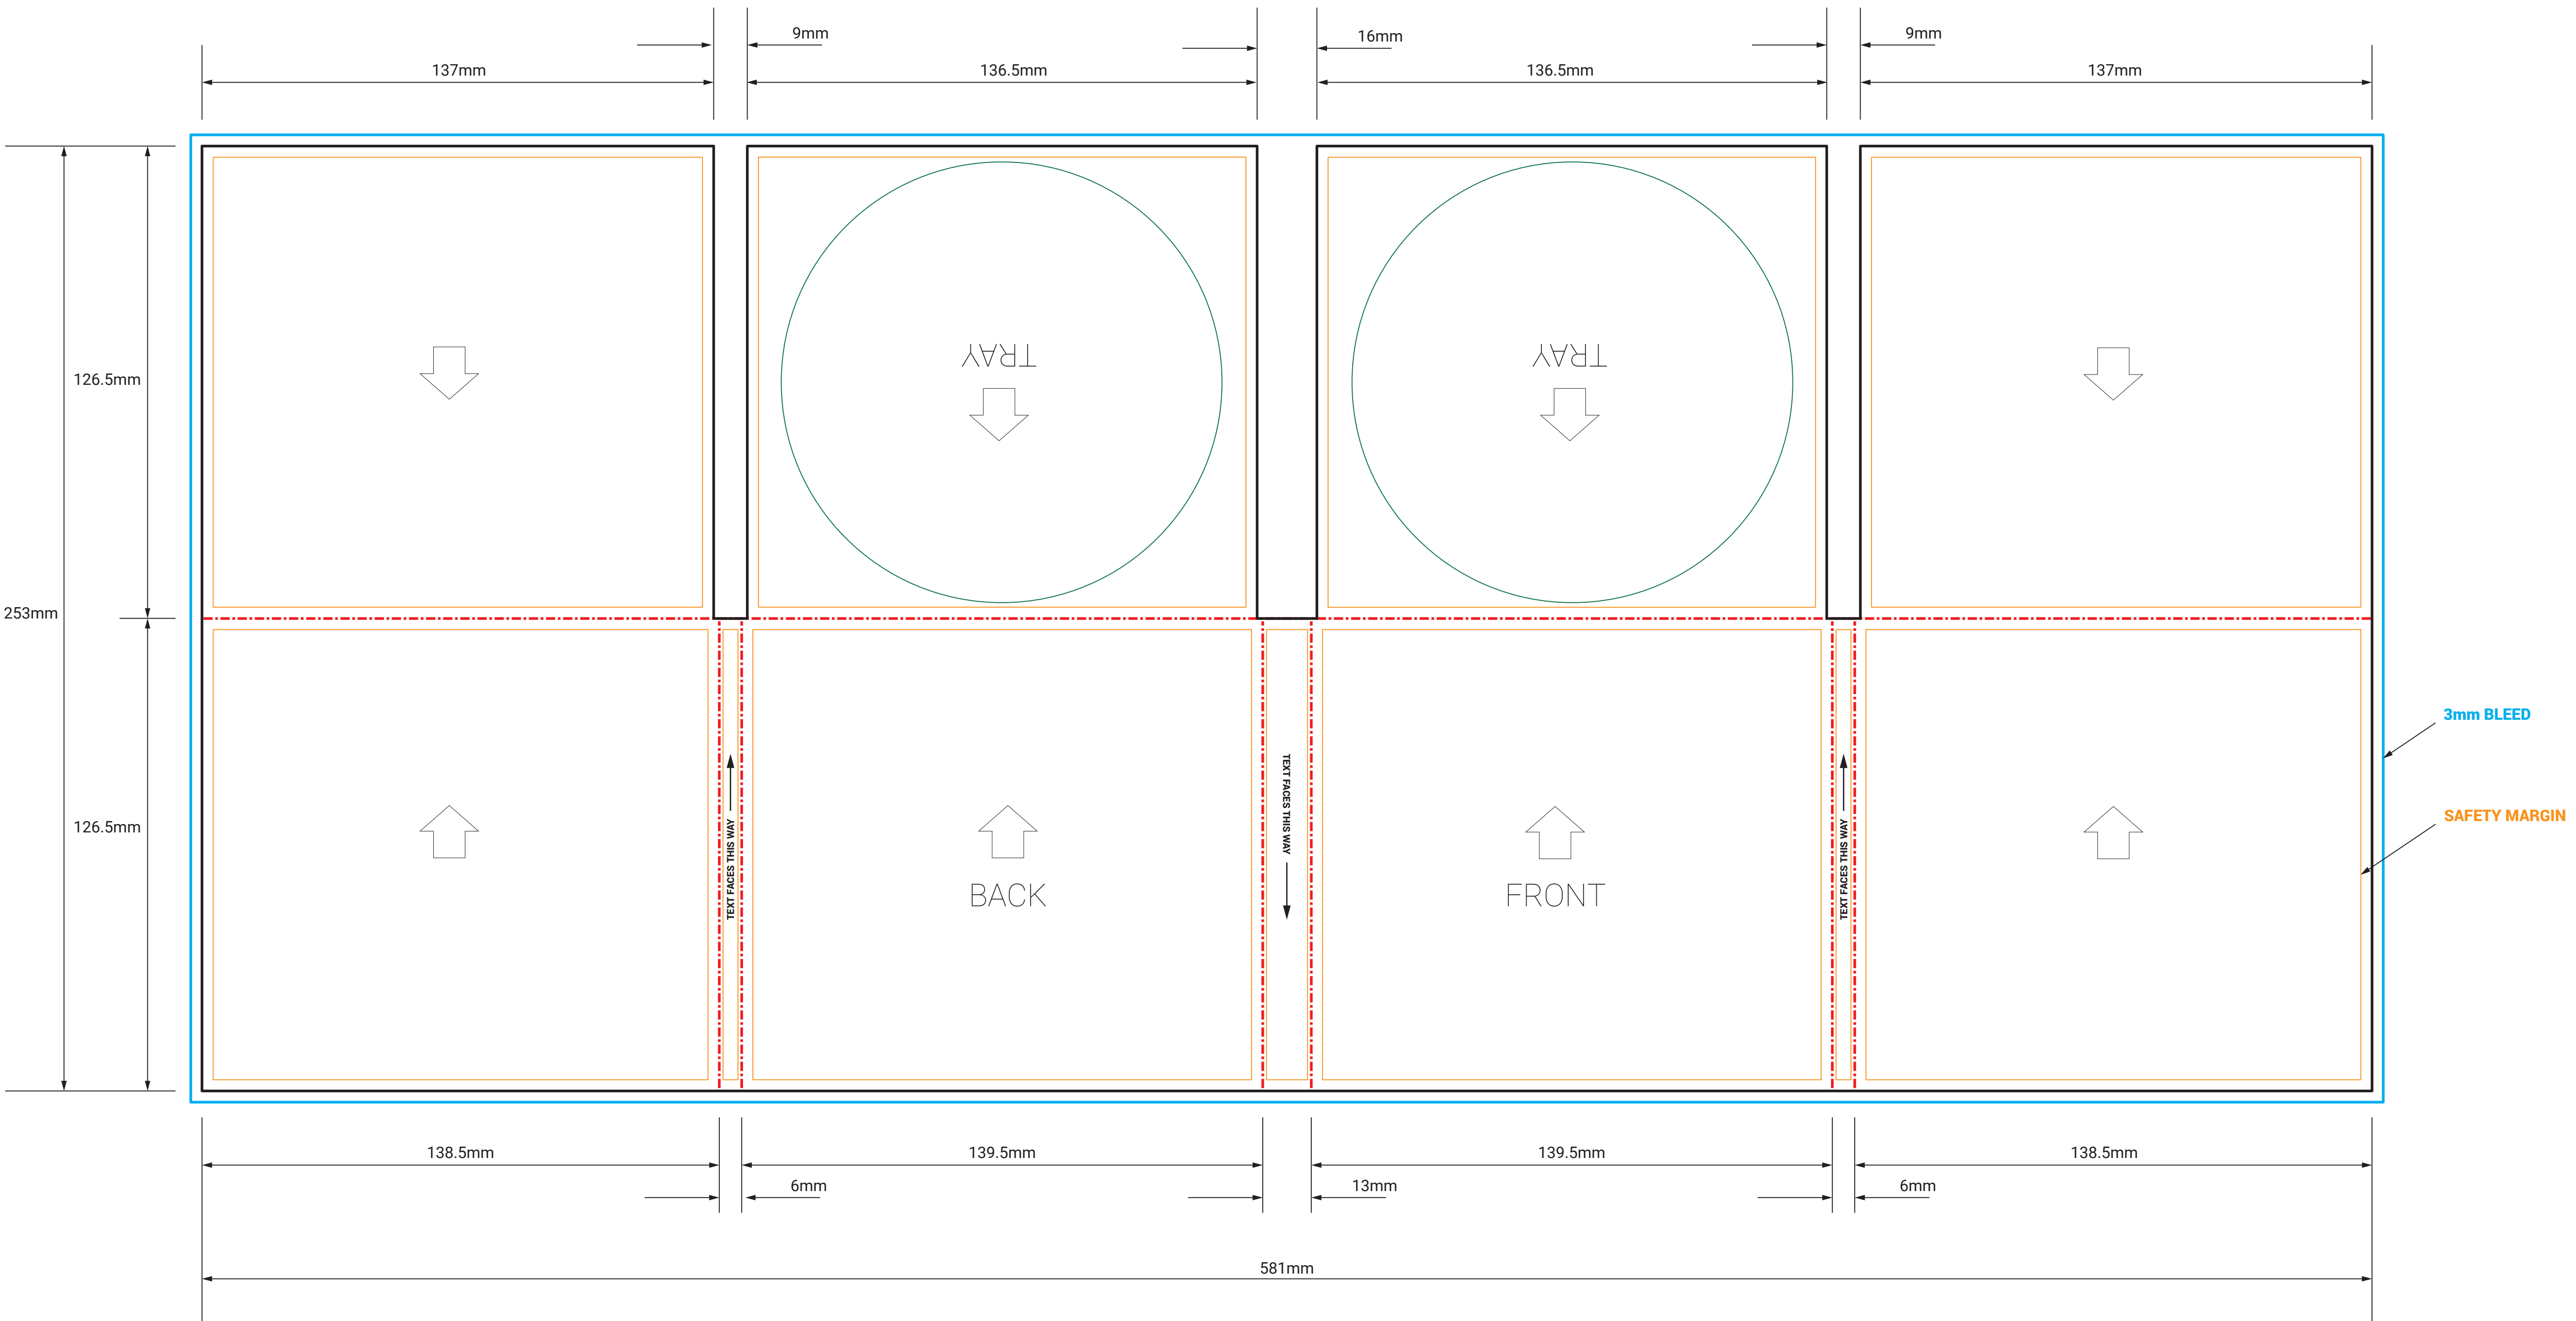

DIGICASE 8 PANEL - 2 TRAYS

IMPORTANT

- IMPORTANT INFO SHOULD BE INSIDE SAFETY MARGINS
- FINAL ART MUST HAVE 3MM BLEED ON EACH CUT EDGE
- FINAL ART MUST BE CMYK AND 300 DPI
- PLEASE OUTLINE ALL FONTS
- SAVE ART AS PRINT READY PDF (Acrobat 6.0 (PDF 1.5) or higher)

- CUT
- - - FOLD
- BLEED
- SAFETY
- TRAY