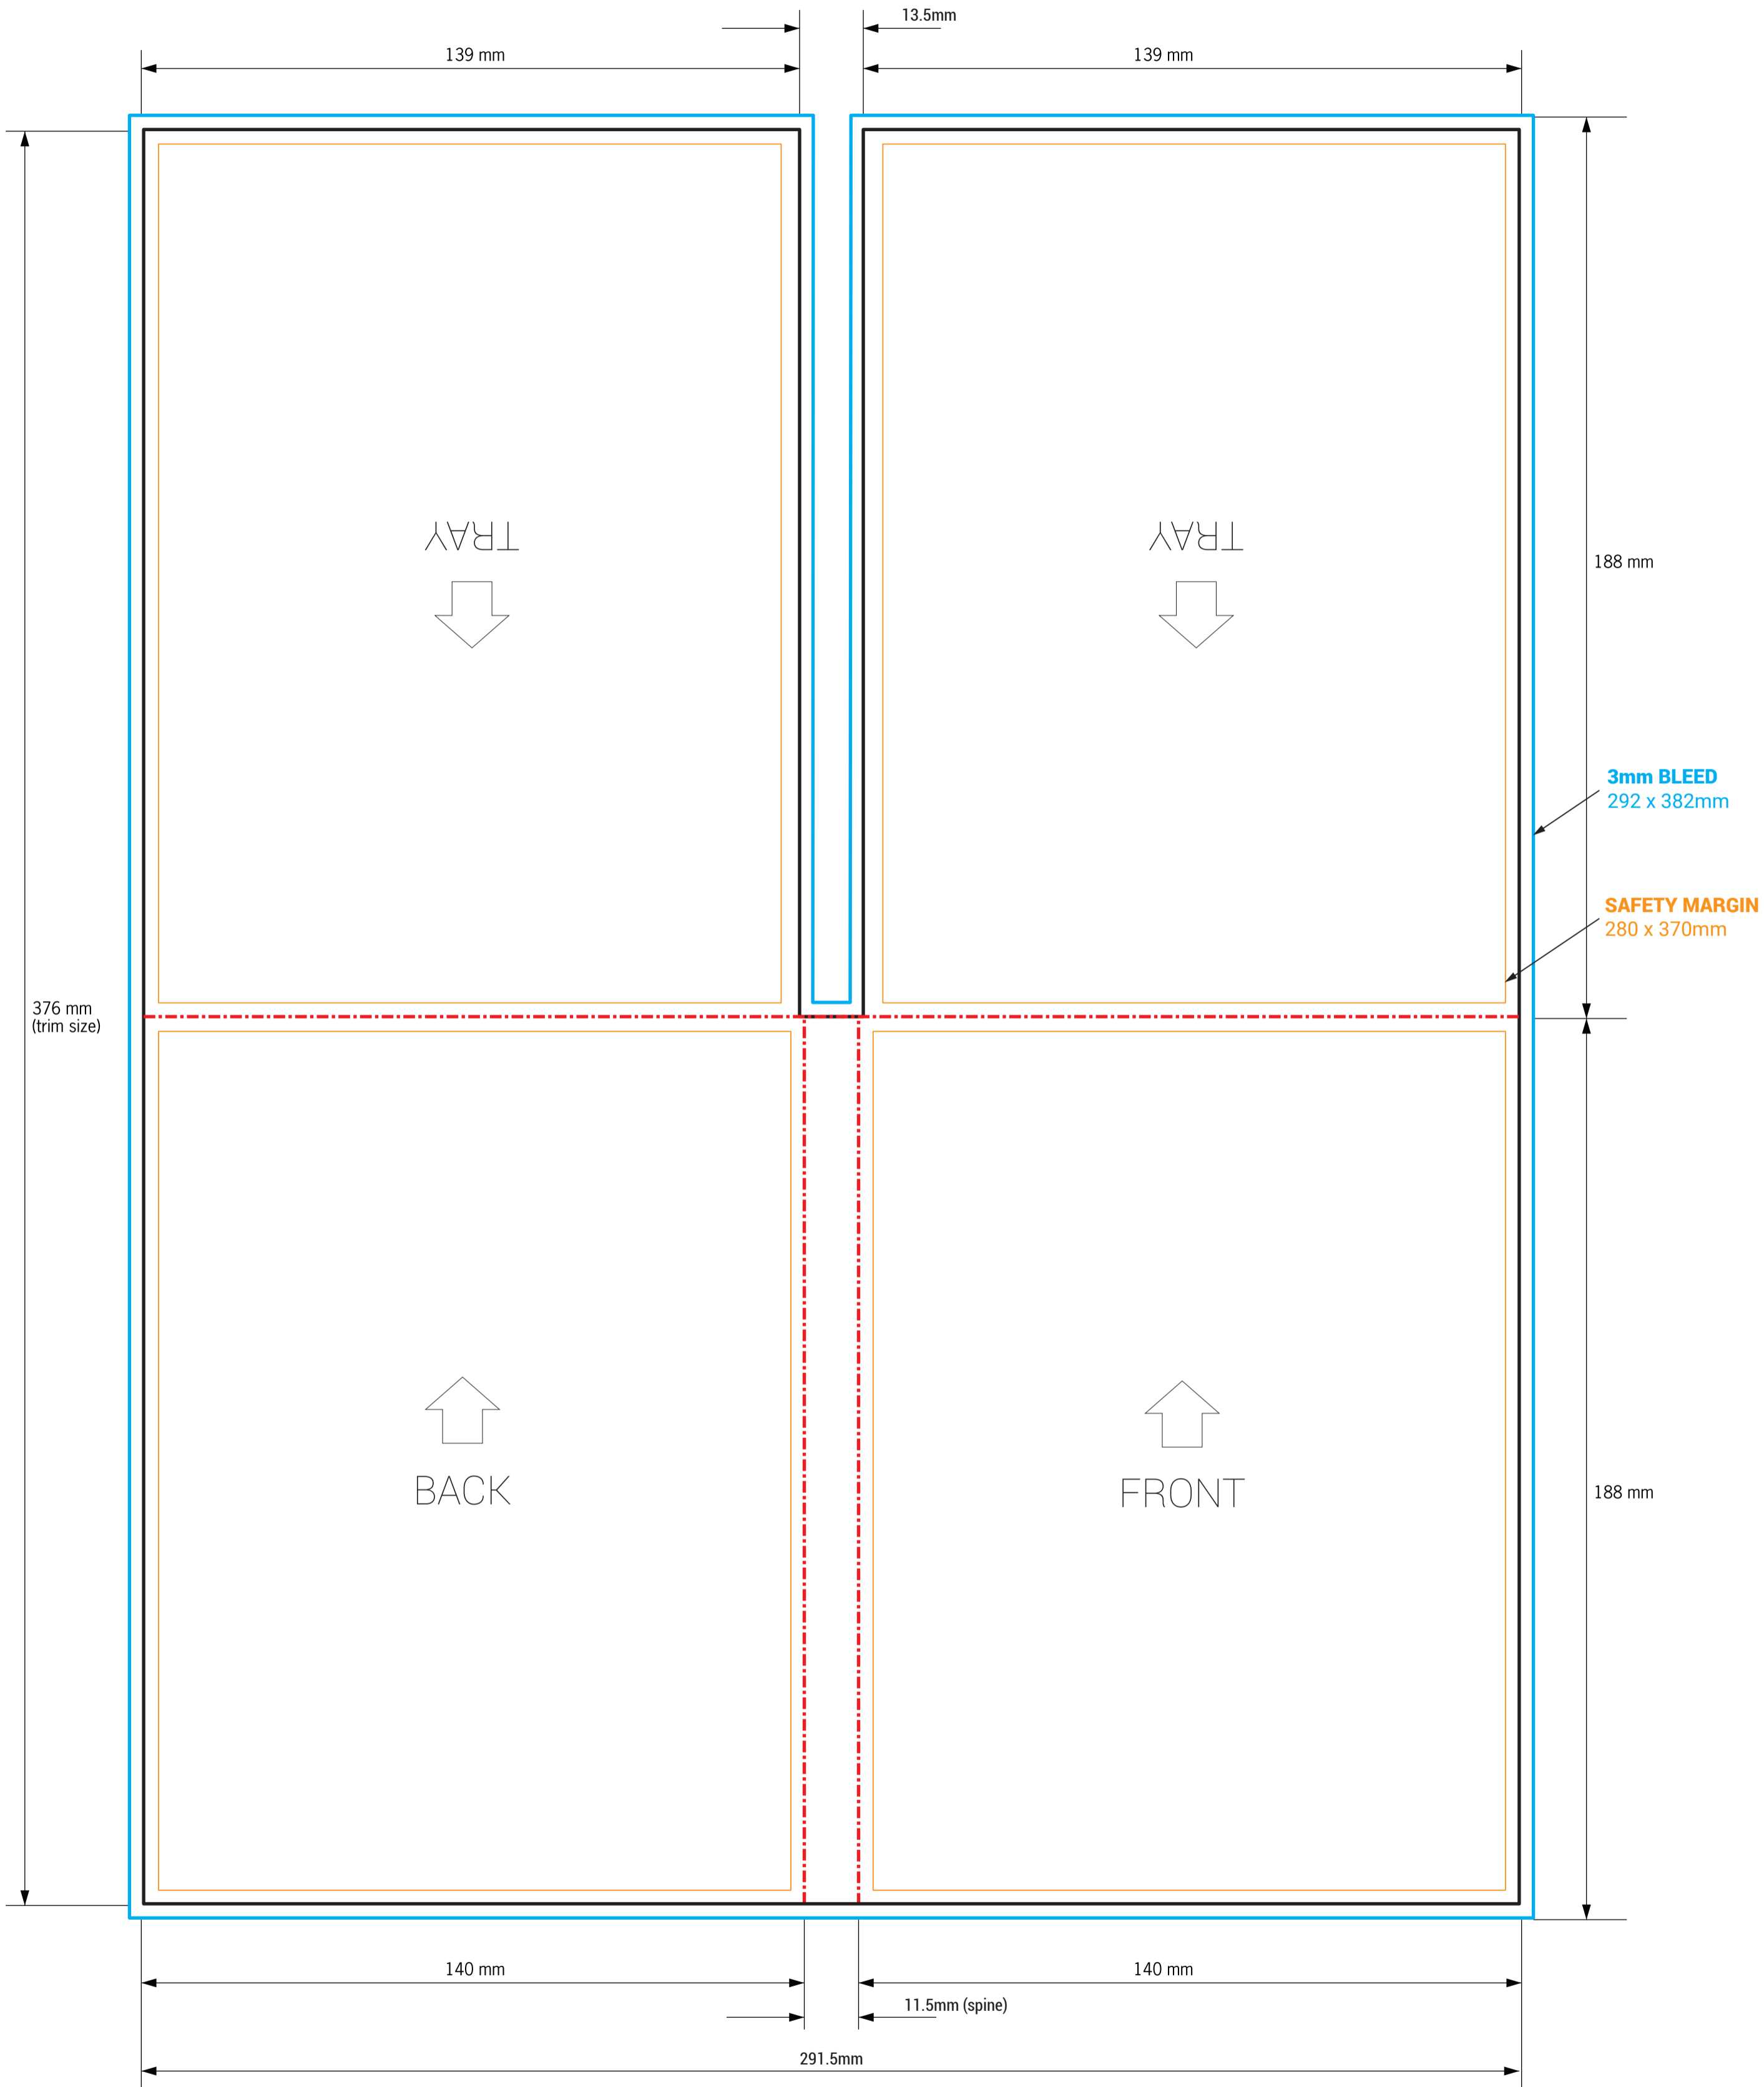

DVD DIGICASE - 4 PANEL 2 TRAYS

! DO NOT INCLUDE THE TEMPLATE OR ANY OTHER NON-PRINT INFO IN THE FINAL PRINT READY PDF ART FILE.

IMPORTANT

- IMPORTANT INFO SHOULD MUST BE INSIDE SAFETY MARGINS
- FINAL ART MUST HAVE 3MM BLEED ON EACH CUT EDGE
- FINAL ART MUST BE CMYK AND 300 DPI
- PLEASE OUTLINE ALL FONTS
- SAVE ART AS PRINT READY PDF (Acrobat 6.0 (PDF 1.5) or higher)

- CUT
- - - FOLD
- BLEED
- SAFETY
- TRAY