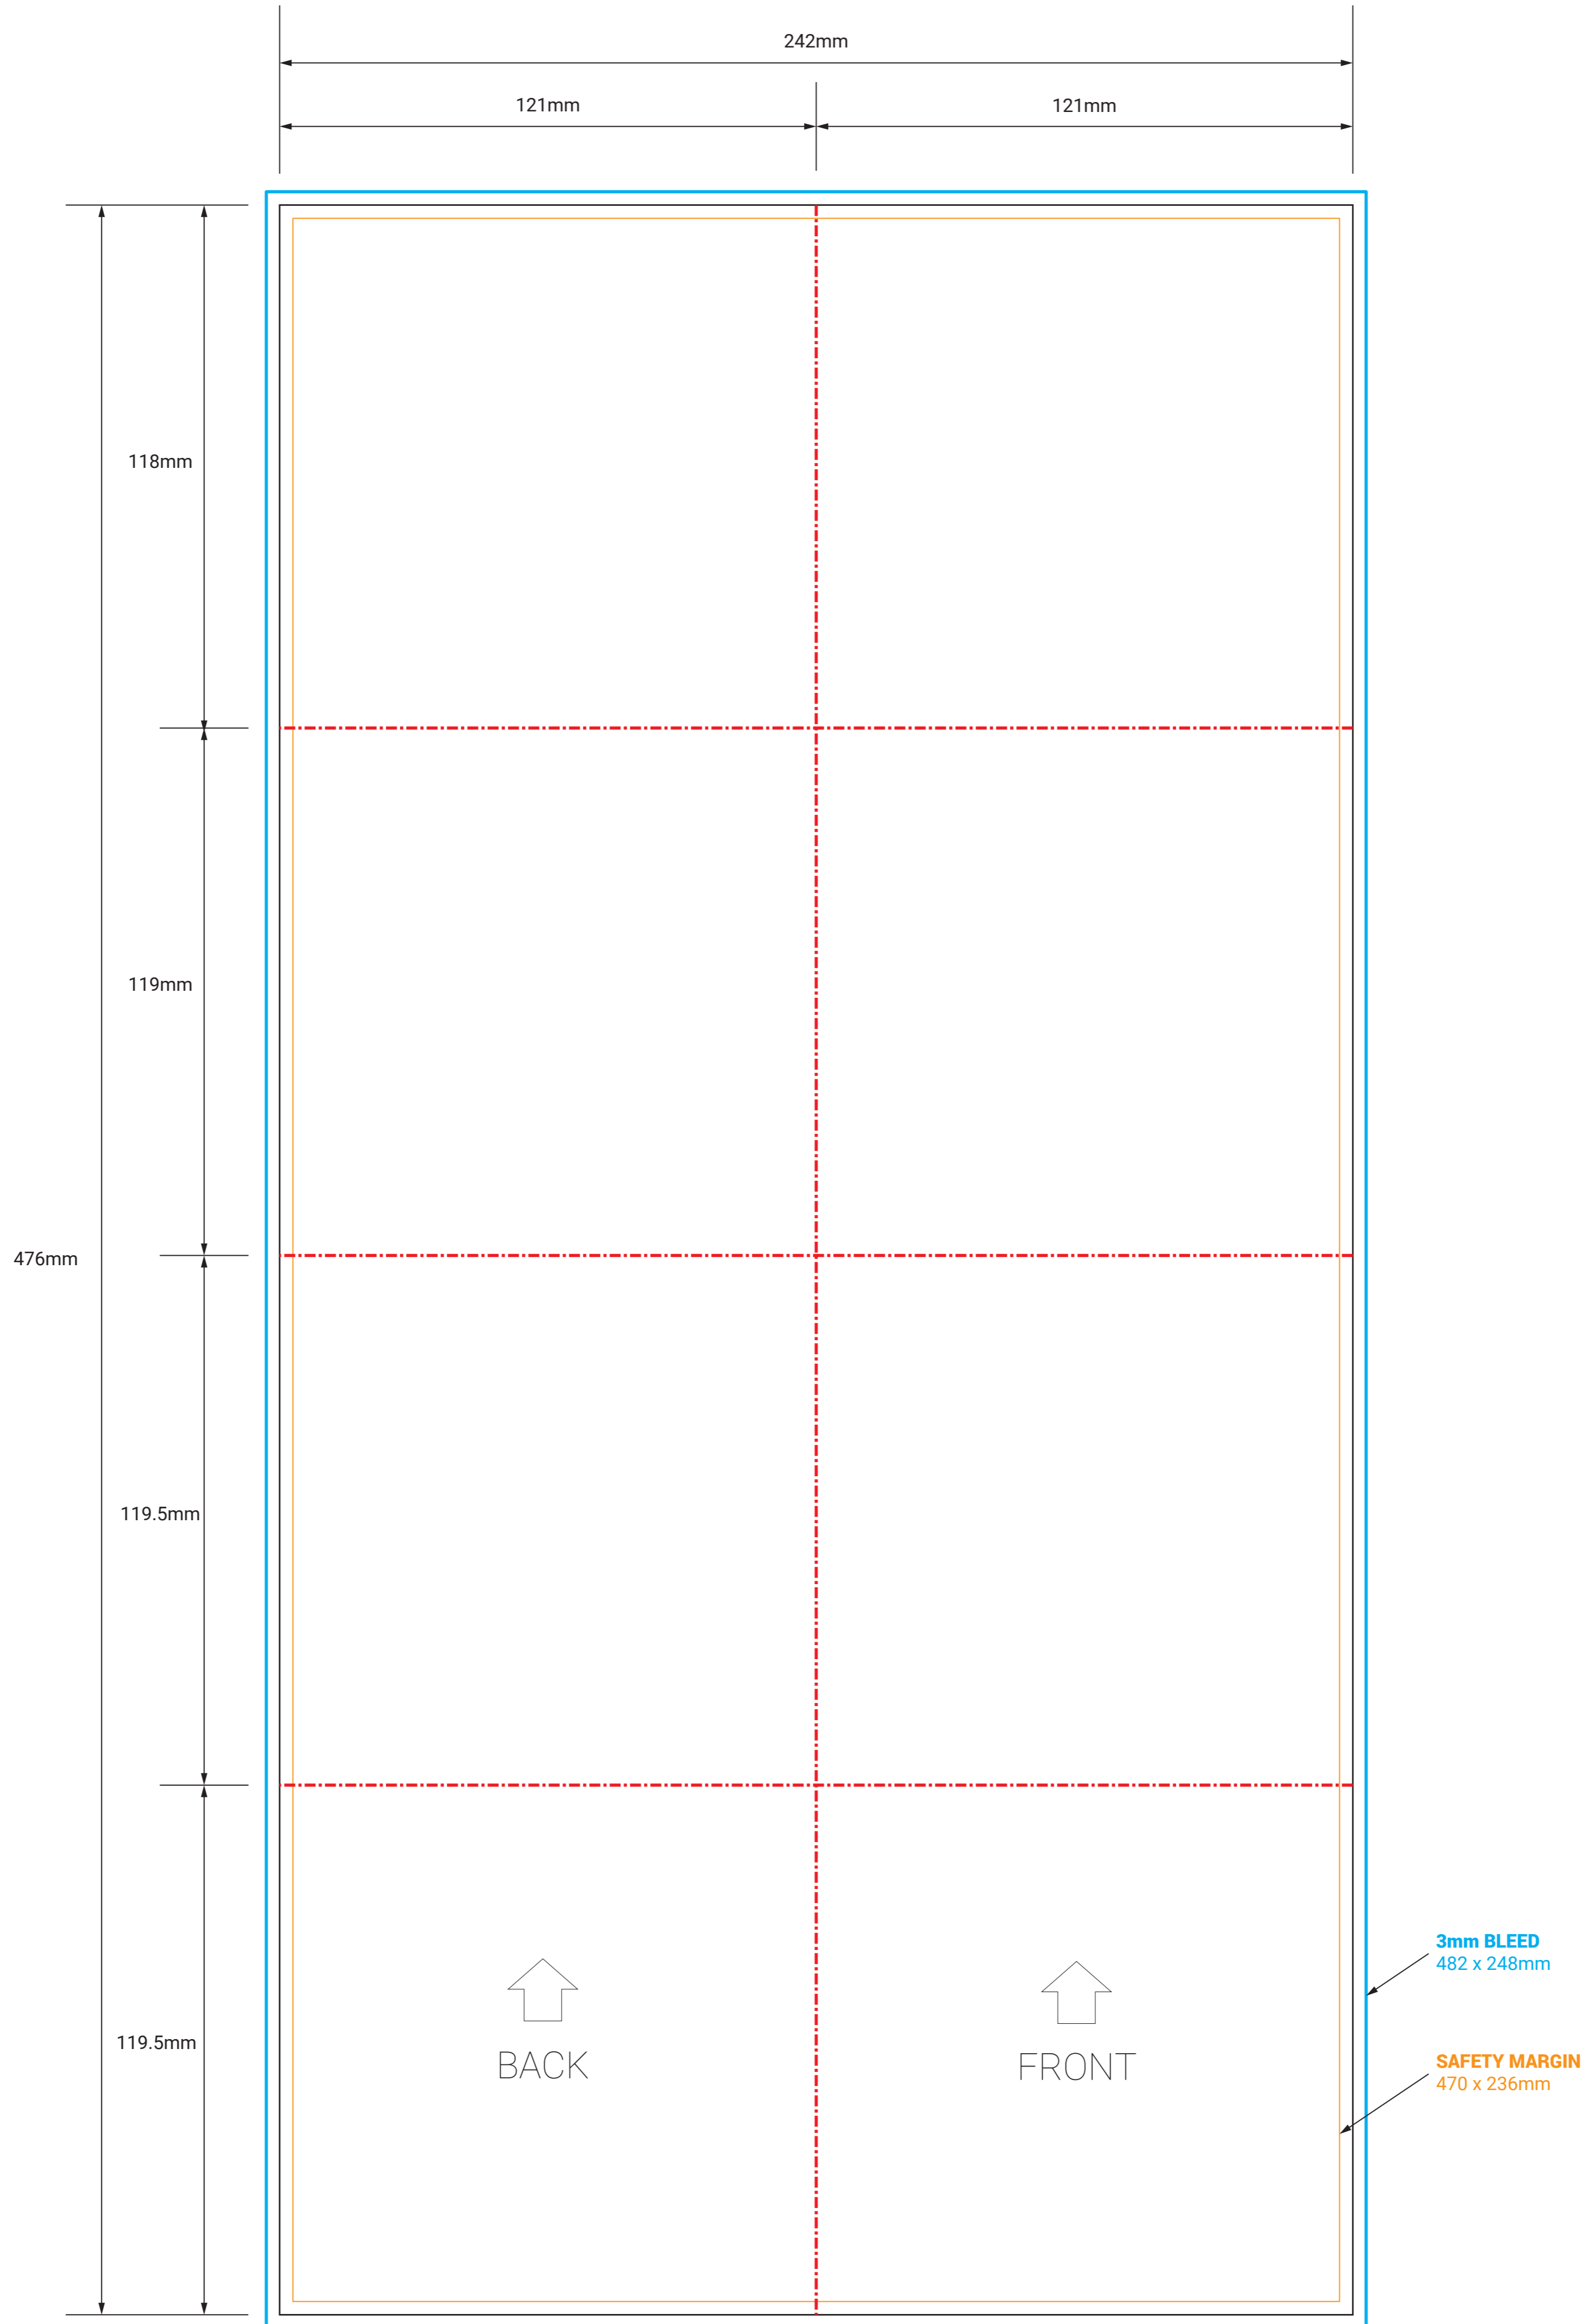

16PG BOOKLET POSTER FOLD - OUTSIDE

! DO NOT INCLUDE THE TEMPLATE OR ANY OTHER NON-PRINT INFO IN THE FINAL PRINT READY PDF ART FILE.

16PG BOOKLET POSTER FOLD - INSIDE

! DO NOT INCLUDE THE TEMPLATE OR ANY OTHER NON-PRINT INFO IN THE FINAL PRINT READY PDF ART FILE.