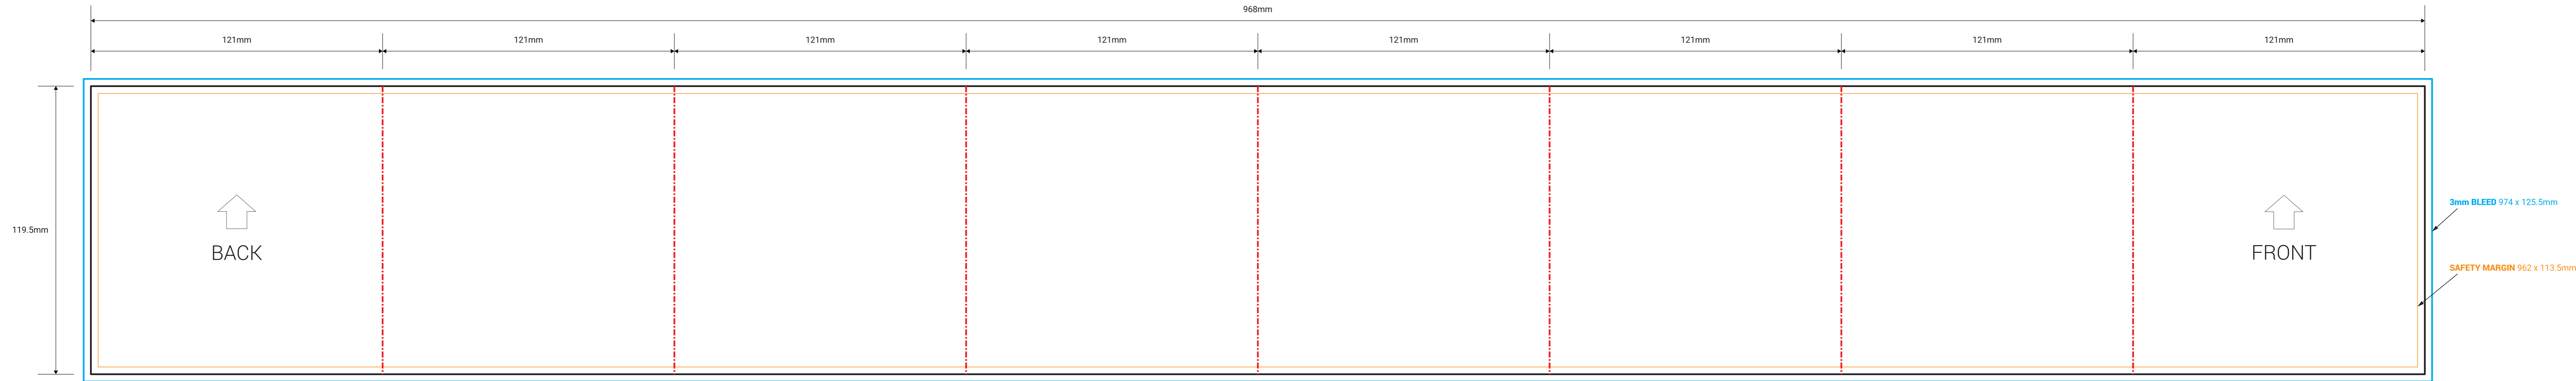

16 Page Booklet Concertina Fold - Outside

! DO NOT INCLUDE THE TEMPLATE OR ANY OTHER NON-PRINT INFO IN THE FINAL PRINT READY PDF ART FILE.

THIS TEMPLATE IS 1:1 SCALE

EMAIL: PRINT@IMPLANT.COM.AU
PH: 1300 79 78 78

IMPORTANT

- IMPORTANT INFO SHOULD MUST BE INSIDE SAFETY MARGINS
- FINAL ART MUST HAVE 3MM BLEED ON EACH CUT EDGE
- FINAL ART MUST BE CMYK AND 300 DPI
- PLEASE OUTLINE ALL FONTS
- SAVE ART AS PRINT READY PDF (Acrobat 6.0 (PDF 1.5) or higher)

- CUT
- FOLD
- BLEED
- SAFETY