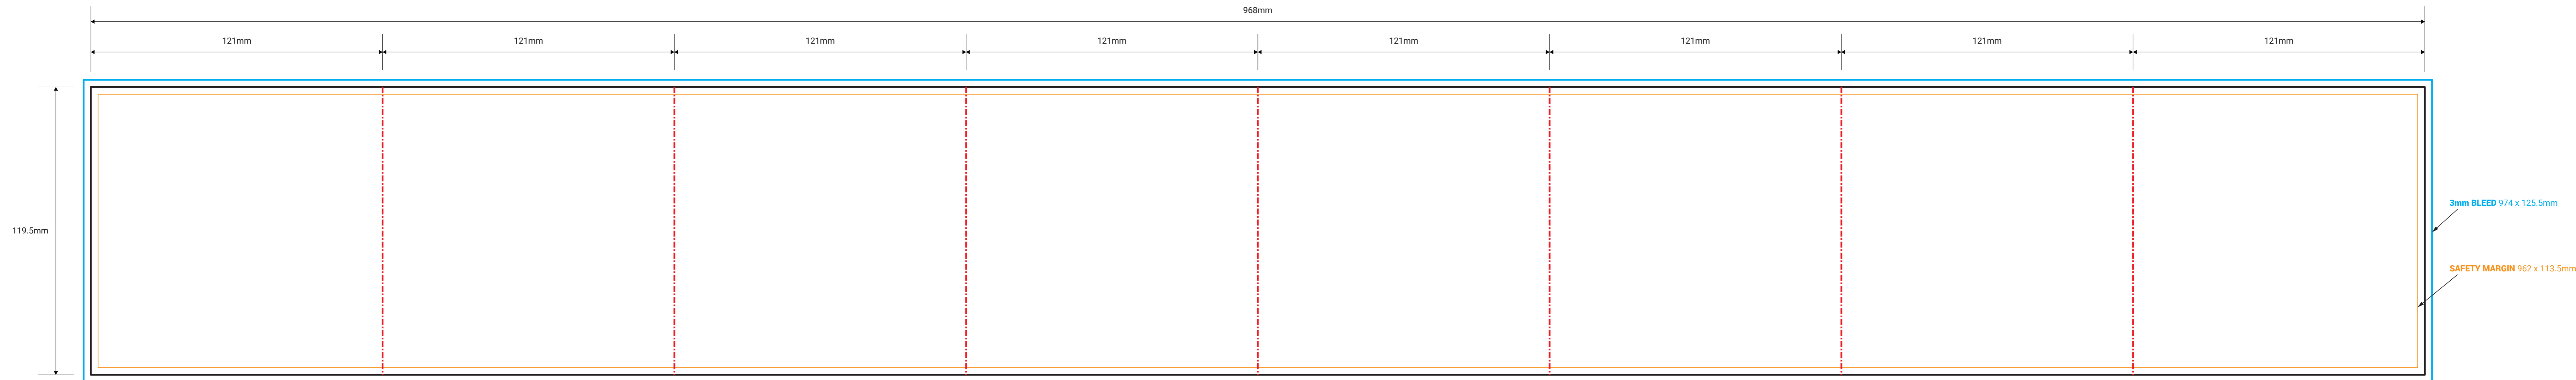

16 Page Booklet Concertina Fold - Inside

! DO NOT INCLUDE THE TEMPLATE OR ANY OTHER NON-PRINT INFO IN THE FINAL PRINT READY PDF ART FILE.

THIS TEMPLATE IS 1:1 SCALE

EMAIL: PRINT@IMPLANT.COM.AU
PH: 1300 79 78 78

IMPORTANT

- IMPORTANT INFO SHOULD MUST BE INSIDE SAFETY MARGINS
- FINAL ART MUST HAVE 3MM BLEED ON EACH CUT EDGE
- FINAL ART MUST BE CMYK AND 300 DPI
- PLEASE OUTLINE ALL FONTS
- SAVE ART AS PRINT READY PDF (Acrobat 6.0 (PDF 1.5) or higher)

- CUT
- - - FOLD
- BLEED
- SAFETY