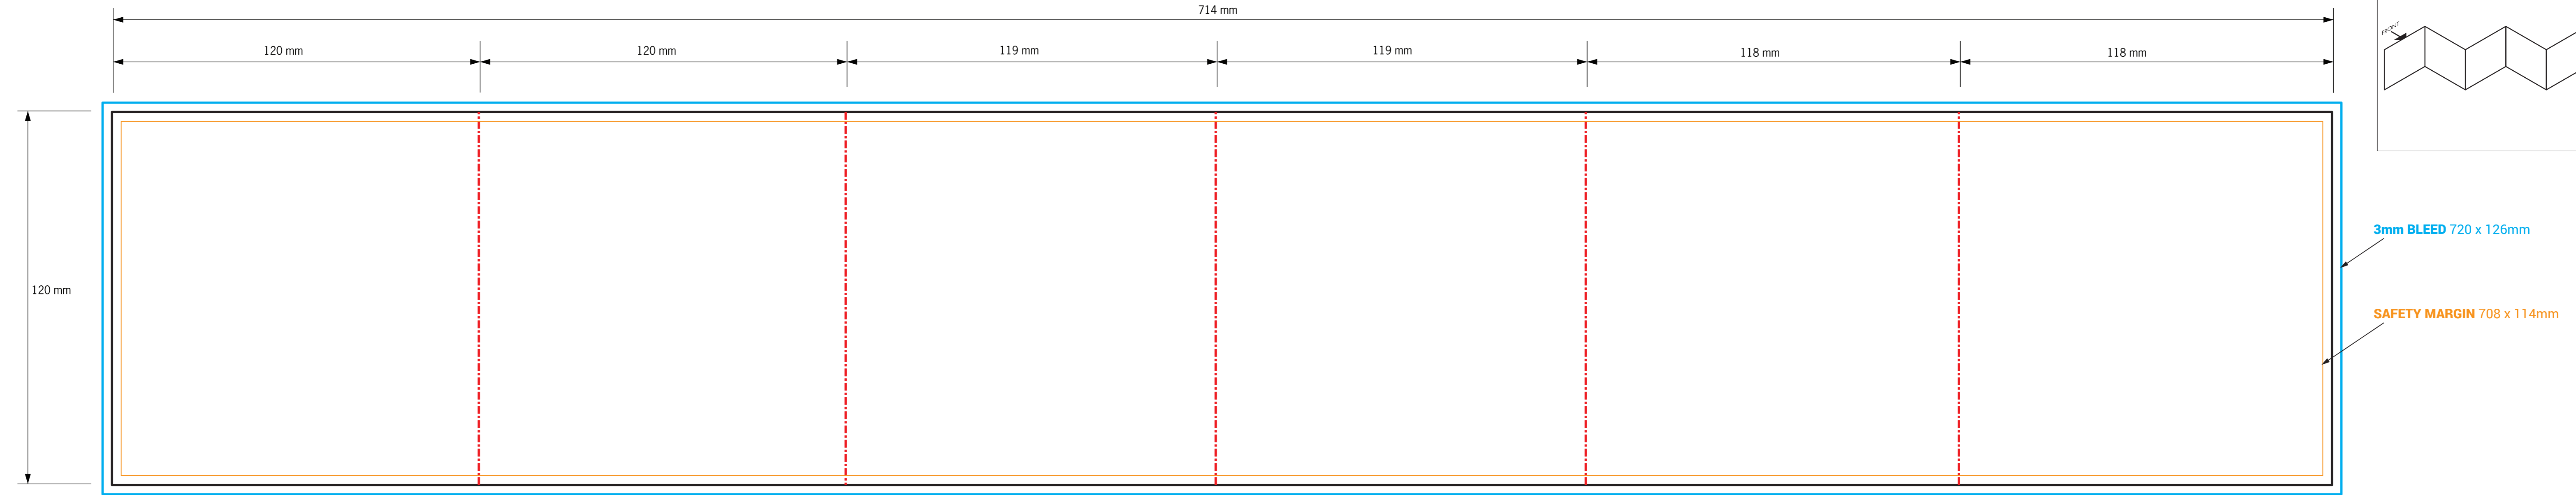

12 Page Booklet Concertina Fold - Inside

! DO NOT INCLUDE THE TEMPLATE OR ANY OTHER NON-PRINT INFO IN THE FINAL PRINT READY PDF ART FILE.

THIS TEMPLATE IS 1:1 SCALE
EMAIL: PRINT@IMPLANT.COM.AU
PH: 1300 79 78 78

IMPORTANT
- IMPORTANT INFO SHOULD MUST BE INSIDE SAFETY MARGINS
- FINAL ART MUST HAVE 3MM BLEED ON EACH CUT EDGE
- FINAL ART MUST BE CMYK AND 300 DPI
- PLEASE OUTLINE ALL FONTS
- SAVE ART AS PRINT READY PDF (Acrobat 6.0 (PDF 1.5) or higher)

- CUT
- FOLD
- BLEED
- SAFETY