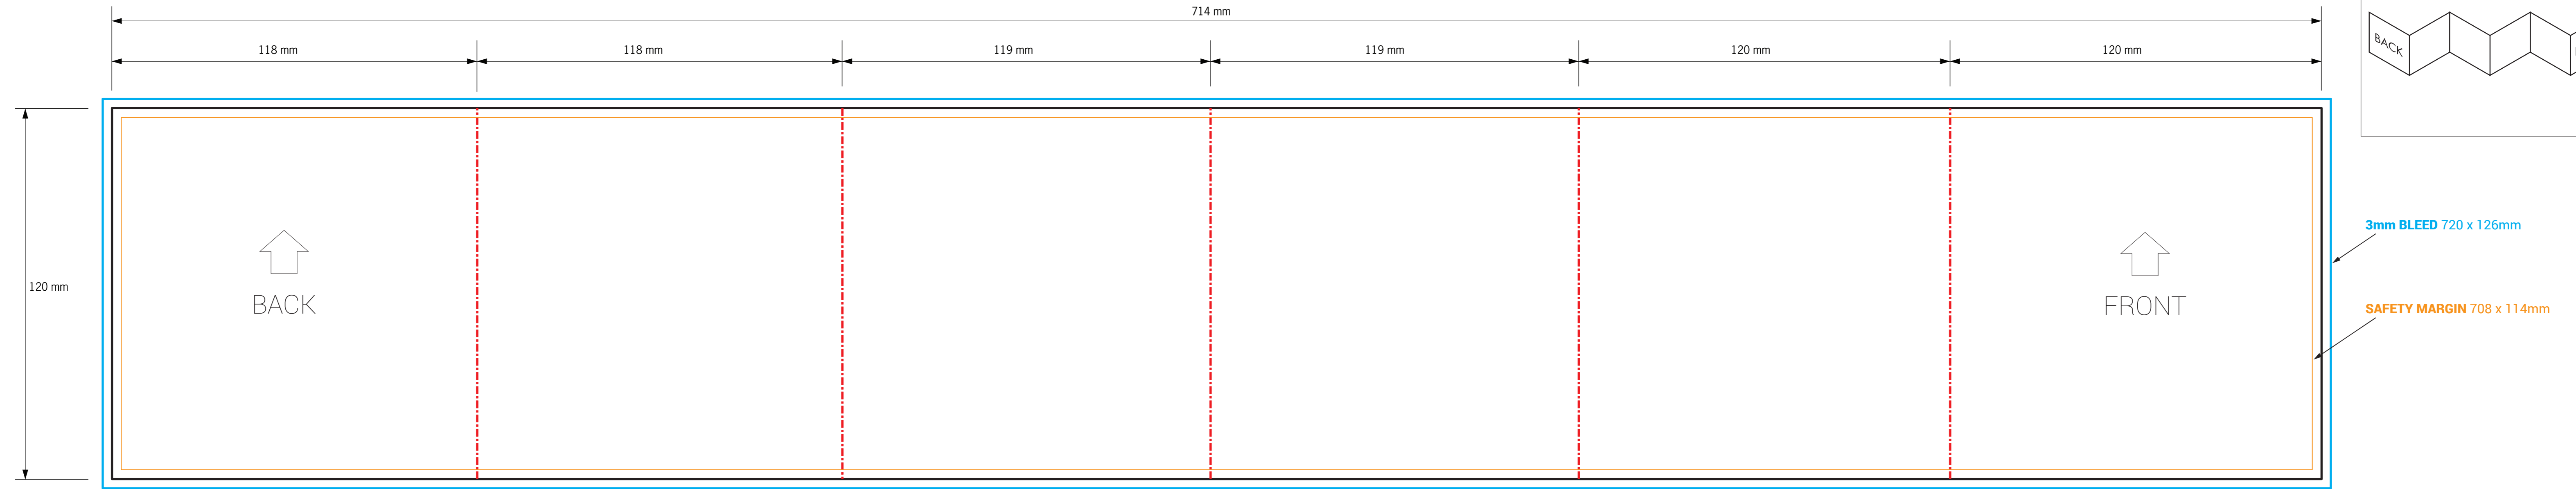

12 Page Booklet Concertina Fold - Outside

! DO NOT INCLUDE THE TEMPLATE OR ANY OTHER NON-PRINT INFO IN THE FINAL PRINT READY PDF ART FILE.

THIS TEMPLATE IS 1:1 SCALE
EMAIL: PRINT@IMPLANT.COM.AU
PH: 1300 79 78 78

IMPORTANT
- IMPORTANT INFO SHOULD MUST BE INSIDE SAFETY MARGINS
- FINAL ART MUST HAVE 3MM BLEED ON EACH CUT EDGE
- FINAL ART MUST BE CMYK AND 300 DPI
- PLEASE OUTLINE ALL FONTS
- SAVE ART AS PRINT READY PDF (Acrobat 6.0 (PDF 1.5) or higher)

- CUT
- FOLD
- BLEED
- SAFETY