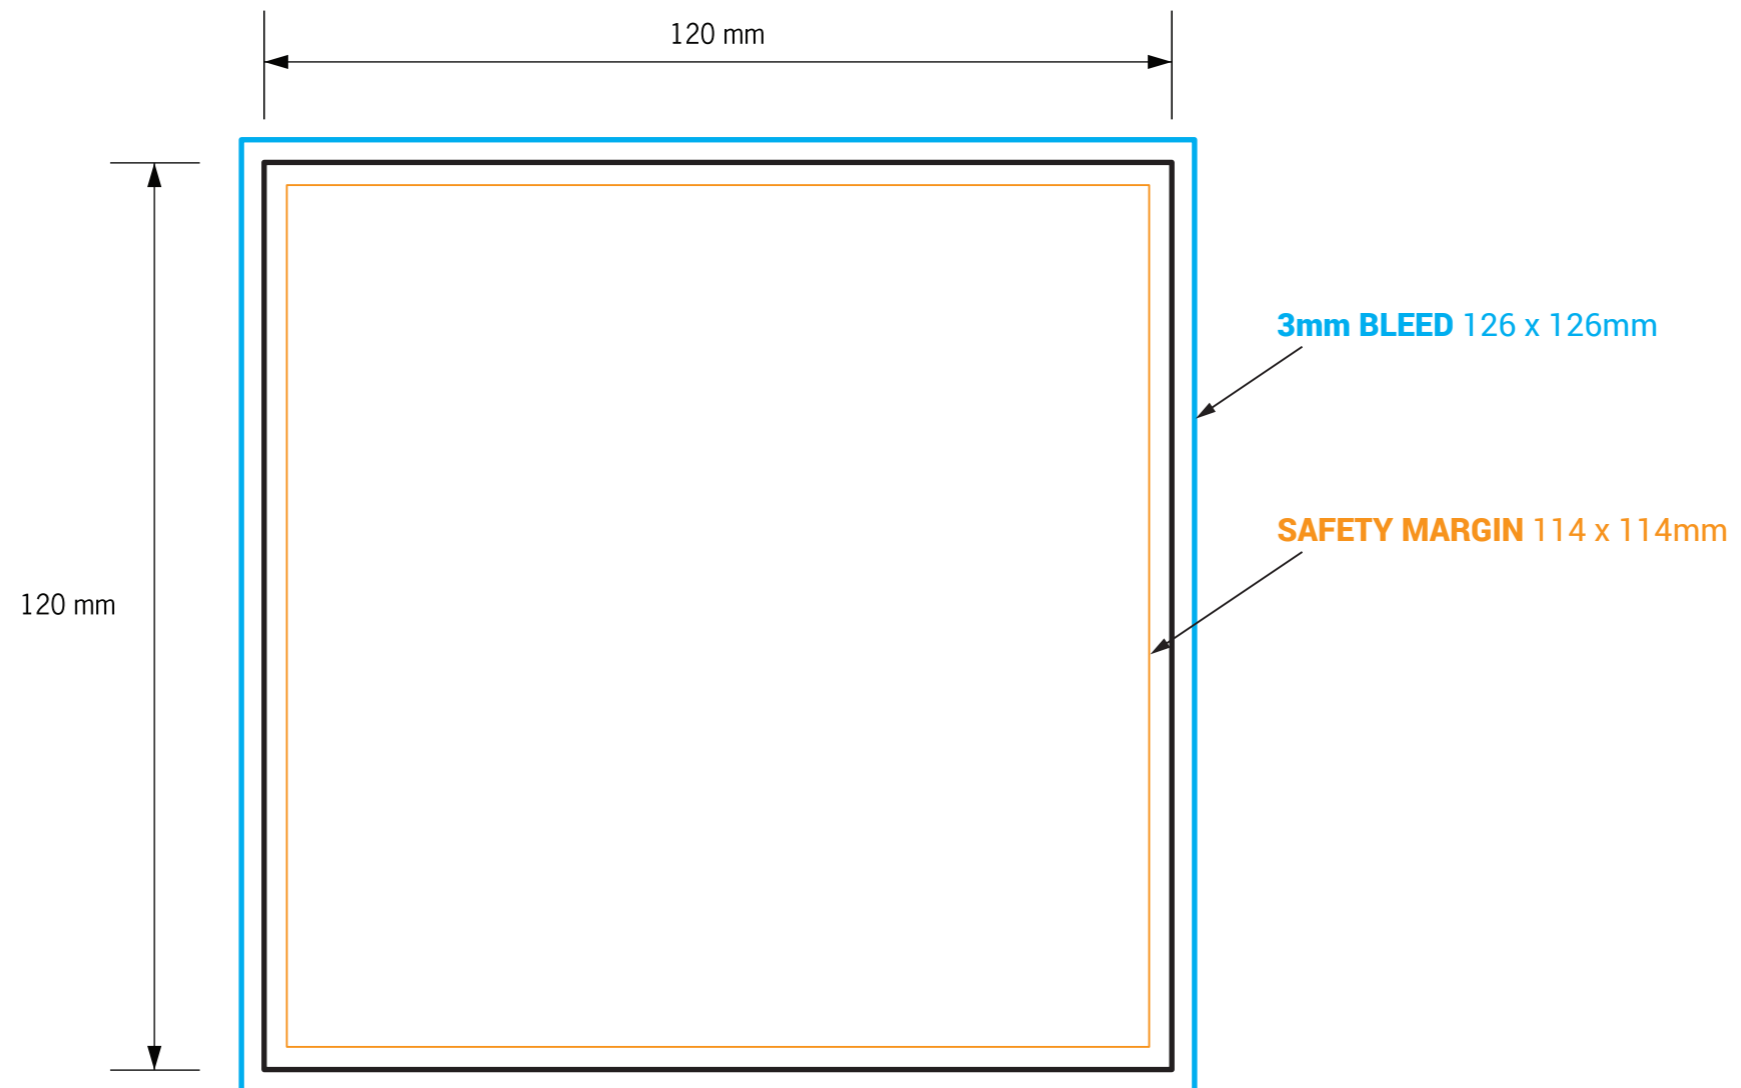

BOOKLET INSERT - 1 or 2p

! DO NOT INCLUDE THE TEMPLATE OR ANY OTHER NON-PRINT INFO IN THE FINAL PRINT READY PDF ART FILE.

IMPORTANT

- IMPORTANT INFO SHOULD MUST BE INSIDE SAFETY MARGINS
- FINAL ART MUST HAVE 3MM BLEED ON EACH CUT EDGE
- FINAL ART MUST BE CMYK AND 300 DPI
- PLEASE OUTLINE ALL FONTS
- SAVE ART AS PRINT READY PDF (Acrobat 6.0 (PDF 1.5) or higher)