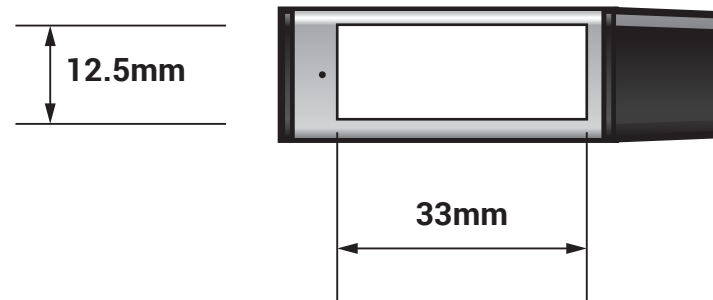

USB - TIP TOP TEMPLATE **FRONT**

PRINTABLE AREA
37mm x 12.5mm

- FINAL ART MUST BE SET UP AS **VECTORS**
- FINAL ART MUST BE CMYK
- PLEASE OUTLINE ALL FONTS
- SAVE ART AS PRINT READY PDF

USB - TIP TOP TEMPLATE **BACK**

PRINTABLE AREA
33mm x 12.5mm

- FINAL ART MUST BE SET UP AS **VECTORS**
- FINAL ART MUST BE CMYK
- PLEASE OUTLINE ALL FONTS
- SAVE ART AS PRINT READY PDF