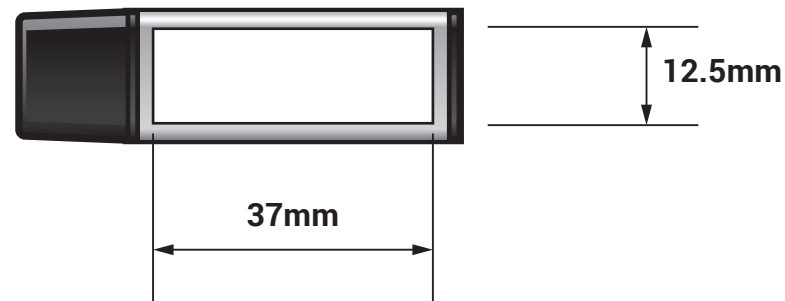

USB - TIP TOP TEMPLATE **FRONT**

PRINTABLE AREA
37mm x 12.5mm

- FINAL ART MUST BE SET UP AS **VECTORS**
- FINAL ART MUST BE CMYK
- PLEASE OUTLINE ALL FONTS
- SAVE ART AS PRINT READY PDF

USB - TIP TOP TEMPLATE **BACK**

PRINTABLE AREA
33mm x 12.5mm

- FINAL ART MUST BE SET UP AS **VECTORS**
- FINAL ART MUST BE CMYK
- PLEASE OUTLINE ALL FONTS
- SAVE ART AS PRINT READY PDF