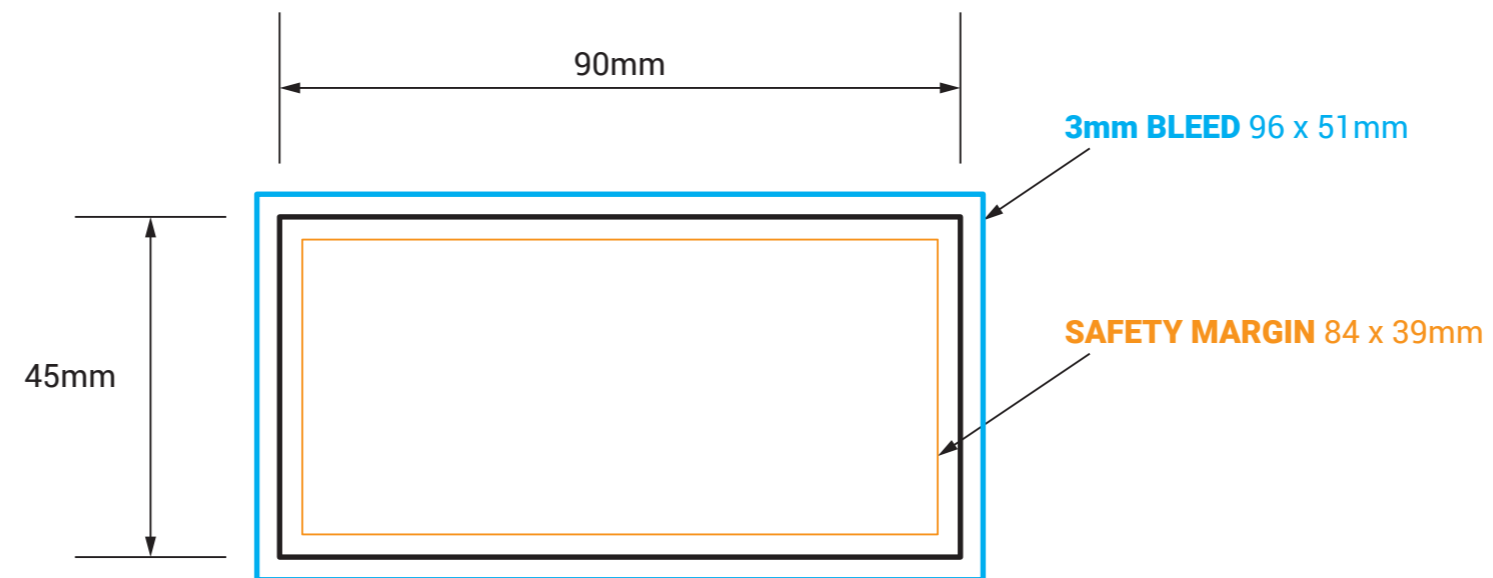

BUSINESS CARD 90x45mm

! DO NOT INCLUDE THE TEMPLATE OR ANY OTHER NON-PRINT INFO IN THE FINAL PRINT READY PDF ART FILE.

IMPORTANT

- IMPORTANT INFO SHOULD MUST BE INSIDE **SAFETY MARGINS**
- FINAL ART MUST HAVE **3MM BLEED** ON EACH CUT EDGE
- FINAL ART MUST BE CMYK AND 300 DPI
- PLEASE OUTLINE ALL FONTS
- SAVE ART AS PRINT READY PDF (Acrobat 6.0 (PDF 1.5) or higher)